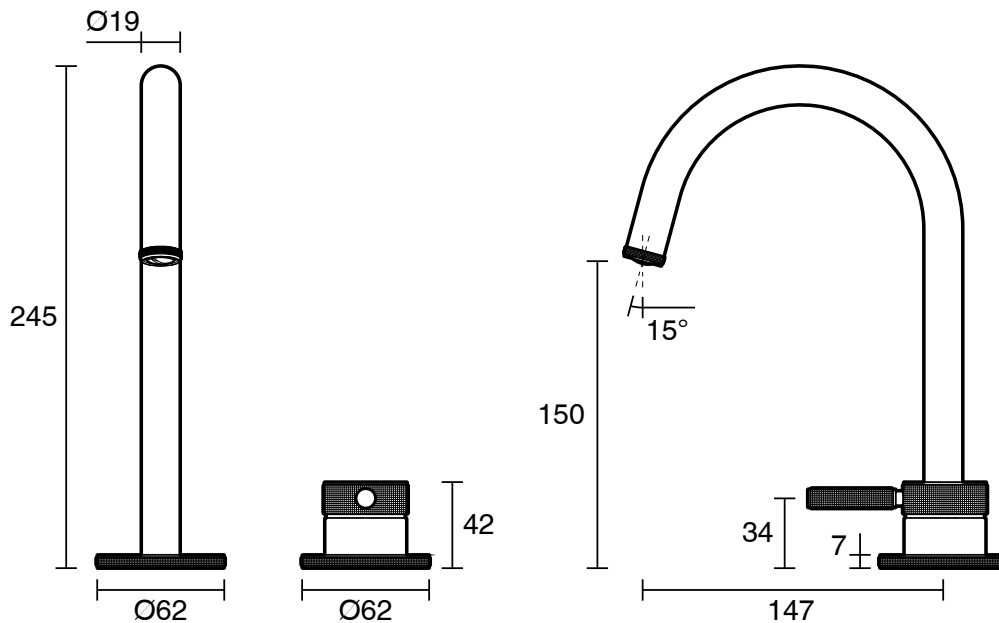

Milli

Milli Etch Hob Basin Mixer Set Brushed Bronze (6 Star)

21375

SPECIFICATIONS

Recommended Use	Domestic;Commercial;Hotel
Colour Finish	Brushed Bronze
Primary Material	Lead Free Brass
Recommended Pressure Range	150 - 500 kPa as per AS3500
Max Continuous Working Pressure (kPa)	500
Max Continuous Working Temperature (deg C)	75
Min Continuous Working Temperature (deg C)	5
Hot Water Unit Suitability	Storage Tank;Continuous Flow

WARRANTY

Warranty - Domestic Use (Years)	15
Spare Parts & Labour (Years)	1

Please refer to Warranty Page for full Terms and Conditions

Dimensions are nominal measurements only.

CLEANING RECOMMENDATIONS:

We recommend the use of soapy water or approved cleaners. This product should not be cleaned with abrasive materials. Damage caused by any improper treatment is not covered by the product warranty. Refer to Warranty Conditions

Disclaimer: Products in this specification manual must by regulation be installed by licensed and registered trade people. The manufacturer/distributor reserves the right to vary specifications or delete models from their range without prior notification. Dimensions are nominal measurements only. Dimensions and set-outs listed are correct at time of publication however the manufacturer/distributor takes no responsibility for printing errors.

Published 27/02/2025

To see the complete Milli range go to www.reece.com.au