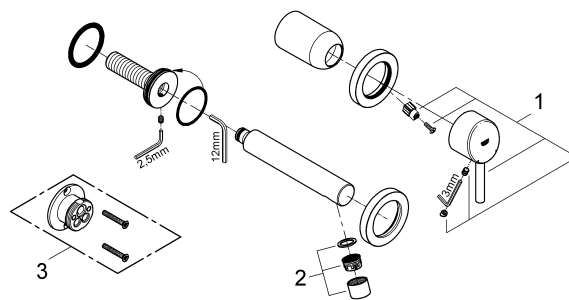

Dont void your warranty, use a licensed plumber.

www.grohe.com