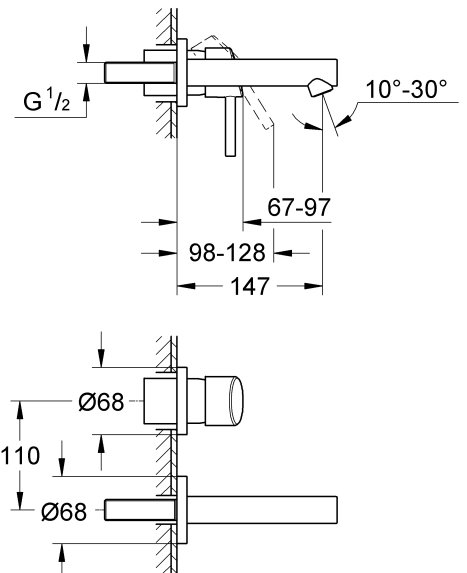

## Product Specifications

### Product Description:

**Concetto**  
Two-Hole Bath Mixer Trimset

S-Size  
Wall Mounted  
Concealed Inwall Body for final installation 32 635 000  
Without Concealed Body  
Metal Escutcheon  
Metal Lever

**GROHE StarLight®** chrome finish  
**GROHE AquaGuide** Adjustable Mousseur (Aerator)

Center distance 110 mm  
Projection 147 mm

Installation instructions

Installation instructions

**Installation Instructions**

1. Determine dimension "Y" from the leading edge of built-in fitting housing to face of tiles, see Fig. [6].

2. Cut connection nipple (H) so that the installation dimension is "Y" + 22mm.

3. Using an 12mm allen key, screw connection nipple (H) into the built-in fitting housing until the installation dimension is 10mm. Tighten spout (I) from below using an 2,5mm allen key, see Fig. [7].