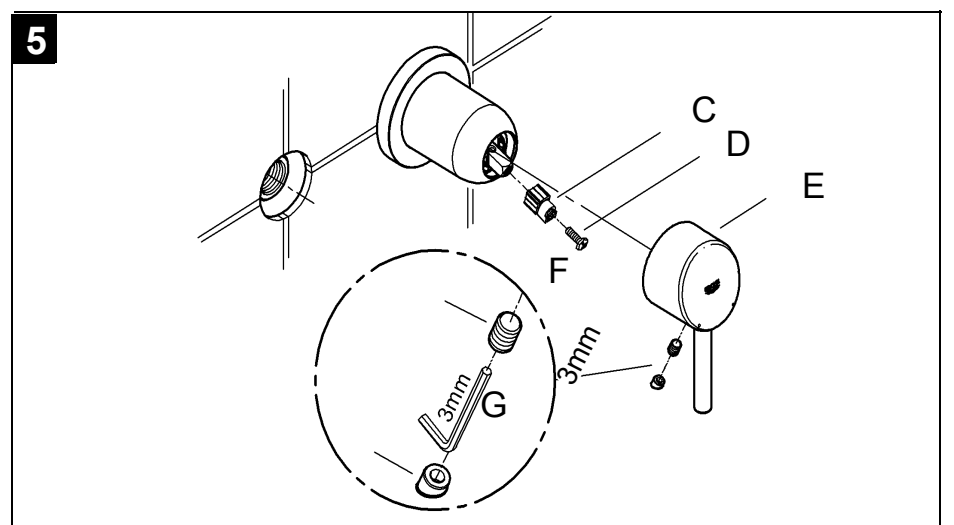

### Product Description:

**Concetto**  
Two-Hole Bath Mixer Trimset

S-Size  
Wall Mounted  
Concealed Inwall Body for final installation 32 635 000  
Without Concealed Body  
Metal Escutcheon  
Metal Lever

**GROHE StarLight®** chrome finish  
**GROHE AquaGuide** Adjustable Mousseur (Aerator)

Center distance 110 mm  
Projection 147 mm

Installation instructions

Installation instructions

**Installation Instructions**

Shut off hot and cold water supply.

- I. Install escutcheon and lever, see Figs. [3], [4] and [5].
  1. Attach cap (A), see Fig. [3].
  2. Grease seal (B1) and push on escutcheon (B), see Fig. [4].
  3. Attach insulating insert (C) and secure with screw (D), see Fig. [5].
  4. Attach lever (E), screw in set screw (F) using an 3mm allen key and insert plug (G), see Fig. [5].
 If the escutcheon will not slide far enough onto the cap, you must additionally install an extension (see replacement parts fold-out page I, Prod. no.: 46 627 = 25mm).
- II. Install spout, see Figs. [6] and [7].

1. Determine dimension "Y" from the leading edge of built-in fitting housing to face of tiles, see Fig. [6].

2. Cut connection nipple (H) so that the installation dimension is "Y" + 22mm.

3. Using an 12mm allen key, screw connection nipple (H) into the built-in fitting housing until the installation dimension is 10mm. Tighten spout (I) from below using an 2,5mm allen key, see Fig. [7].