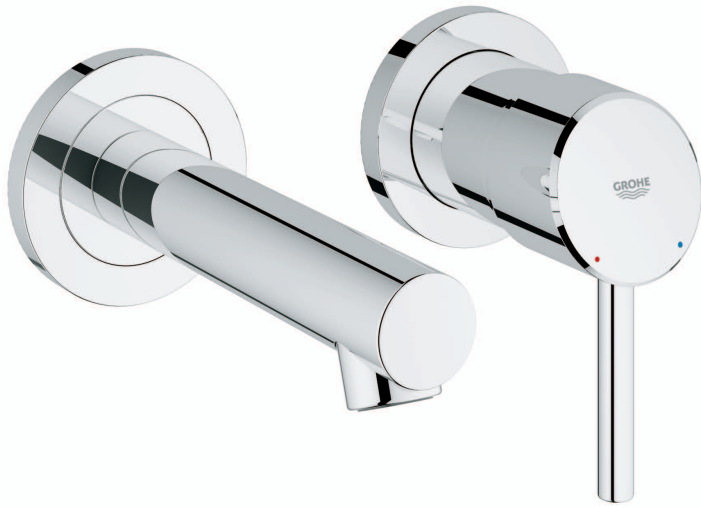

CONCETTO  
WALL BATH MIXER TRIMSET  
MODEL #19575005

Pure Freude  
an Wasser

### Product Description:

**Concetto**  
Two-Hole Bath Mixer Trimset

S-Size  
Wall Mounted  
Concealed Inwall Body for final installation 32 635 000  
Without Concealed Body  
Metal Escutcheon  
Metal Lever

**GROHE StarLight®** chrome finish  
**GROHE AquaGuide** Adjustable Mousseur (Aerator)

Center distance 110 mm  
Projection 147 mm

Installation instructions

Installation instructions

**Installation Instructions**