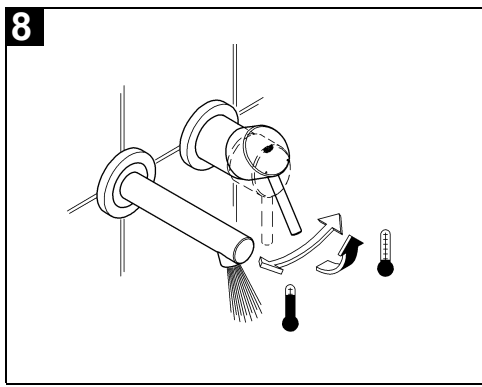

**GROHE StarLight®** chrome finish  
**GROHE AquaGuide** Adjustable Mousseur (Aerator)

Center distance 110 mm  
Projection 147 mm

Installation instructions

Installation instructions

**Installation Instructions**

**Flush piping system prior and after installation of fitting thoroughly!**

This product must be installed in conformance with local codes e.g. AS/NZS 3500 series of standard!

**Installation and connection**, see Figs [1] to [9]. Refer to the dimensional drawing above. For installation with 32 635 000 concealed in-wall body. **PLEASE NOTE** – Face of noggins need to be positioned a minimum of 43mm & a maximum of 73mm from where the finished wall surface will end up.

Shut off hot and cold water supply.

- I. Install escutcheon and lever, see Figs. [3], [4] and [5].
  1. Attach cap (A), see Fig. [3].
  2. Grease seal (B1) and push on escutcheon (B), see Fig. [4].
  3. Attach insulating insert (C) and secure with screw (D), see Fig. [5].
  4. Attach lever (E), screw in set screw (F) using an 3mm allen key and insert plug (G), see Fig. [5].
 If the escutcheon will not slide far enough onto the cap, you must additionally install an extension (see replacement parts fold-out page I, Prod. no.: 46 627 = 25mm).
- II. Install spout, see Figs. [6] and [7].

1. Determine dimension "Y" from the leading edge of built-in fitting housing to face of tiles, see Fig. [6].

2. Cut connection nipple (H) so that the installation dimension is "Y" + 22mm.

3. Using an 12mm allen key, screw connection nipple (H) into the built-in fitting housing until the installation dimension is 10mm. Tighten spout (I) from below using an 2,5mm allen key, see Fig. [7].