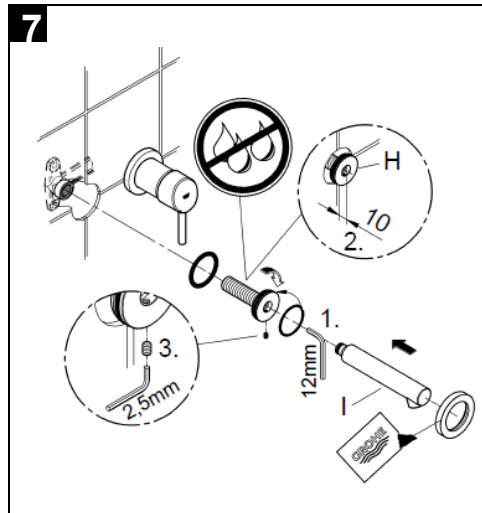

### Product Description:

**Concetto**  
Two-Hole Bath Mixer Trimset

S-Size  
Wall Mounted  
Concealed Inwall Body for final installation 32 635 000  
Without Concealed Body  
Metal Escutcheon  
Metal Lever

**GROHE StarLight®** chrome finish  
**GROHE AquaGuide** Adjustable Mousseur (Aerator)

Center distance 110 mm  
Projection 147 mm

Installation instructions

Installation instructions

**Installation Instructions**

Shut off hot and cold water supply.

- I. Install escutcheon and lever, see Figs. [3], [4] and [5].
  1. Attach cap (A), see Fig. [3].
  2. Grease seal (B1) and push on escutcheon (B), see Fig. [4].
  3. Attach insulating insert (C) and secure with screw (D), see Fig. [5].
  4. Attach lever (E), screw in set screw (F) using an 3mm allen key and insert plug (G), see Fig. [5].
 If the escutcheon will not slide far enough onto the cap, you must additionally install an extension (see replacement parts fold-out page I, Prod. no.: 46 627 = 25mm).
- II. Install spout, see Figs. [6] and [7].

1. Determine dimension "Y" from the leading edge of built-in fitting housing to face of tiles, see Fig. [6].

2. Cut connection nipple (H) so that the installation dimension is "Y" + 22mm.

3. Using an 12mm allen key, screw connection nipple (H) into the built-in fitting housing until the installation dimension is 10mm. Tighten spout (I) from below using an 2,5mm allen key, see Fig. [7].