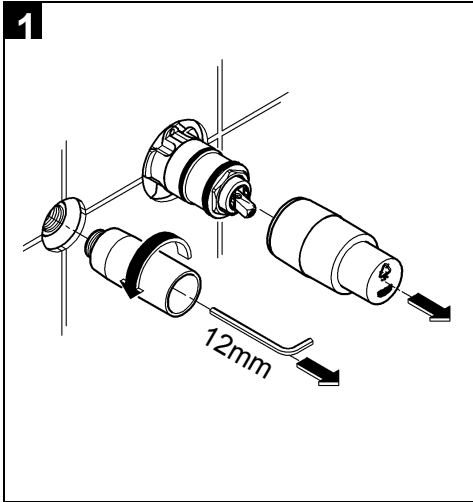

### Product Description:

**Concetto**  
Two-Hole Bath Mixer Trimset

S-Size  
Wall Mounted  
Concealed Inwall Body for final installation 32 635 000  
Without Concealed Body  
Metal Escutcheon  
Metal Lever

**GROHE StarLight®** chrome finish  
**GROHE AquaGuide** Adjustable Mousseur (Aerator)

Center distance 110 mm  
Projection 147 mm

Installation instructions

Installation instructions

**Installation Instructions**

1. Determine dimension "Y" from the leading edge of built-in fitting housing to face of tiles, see Fig. [6].

2. Cut connection nipple (H) so that the installation dimension is "Y" + 22mm.

3. Using an 12mm allen key, screw connection nipple (H) into the built-in fitting housing until the installation dimension is 10mm. Tighten spout (I) from below using an 2,5mm allen key, see Fig. [7].