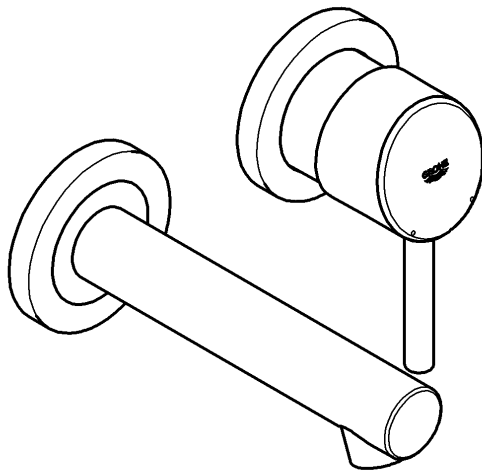

Spare Parts

Pos.-nr.	Product Description	Order-nr.	Units per package
1	Lever	46756000	1
2	Mousseur	48072000	1
3	Extension - optional extra	46627000	1