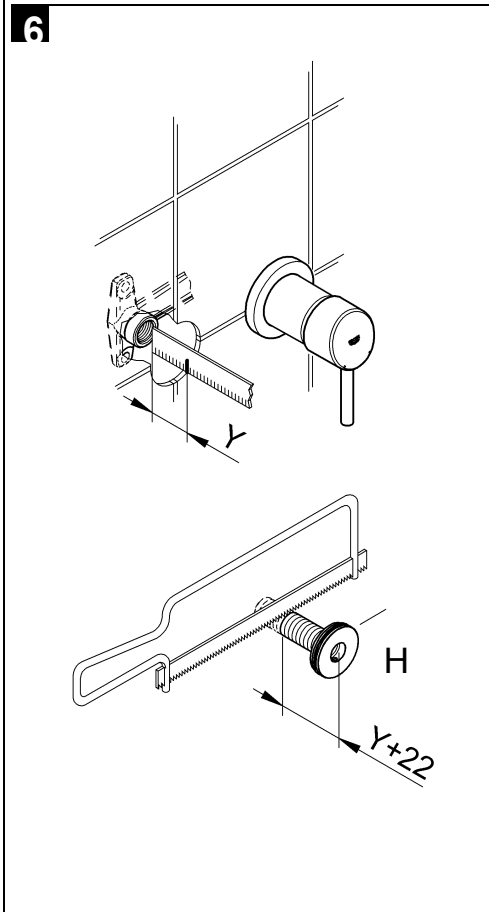

### Product Description:

**Concetto**  
Two-Hole Bath Mixer Trimset

S-Size  
Wall Mounted  
Concealed Inwall Body for final installation 32 635 000  
Without Concealed Body  
Metal Escutcheon  
Metal Lever

**GROHE StarLight®** chrome finish  
**GROHE AquaGuide** Adjustable Mousseur (Aerator)

Center distance 110 mm  
Projection 147 mm

Installation instructions

Installation instructions

**Installation Instructions**

Shut off hot and cold water supply.

- I. Install escutcheon and lever, see Figs. [3], [4] and [5].
  1. Attach cap (A), see Fig. [3].
  2. Grease seal (B1) and push on escutcheon (B), see Fig. [4].
  3. Attach insulating insert (C) and secure with screw (D), see Fig. [5].
  4. Attach lever (E), screw in set screw (F) using an 3mm allen key and insert plug (G), see Fig. [5].
 If the escutcheon will not slide far enough onto the cap, you must additionally install an extension (see replacement parts fold-out page I, Prod. no.: 46 627 = 25mm).
- II. Install spout, see Figs. [6] and [7].

1. Determine dimension "Y" from the leading edge of built-in fitting housing to face of tiles, see Fig. [6].

2. Cut connection nipple (H) so that the installation dimension is "Y" + 22mm.

3. Using an 12mm allen key, screw connection nipple (H) into the built-in fitting housing until the installation dimension is 10mm. Tighten spout (I) from below using an 2,5mm allen key, see Fig. [7].