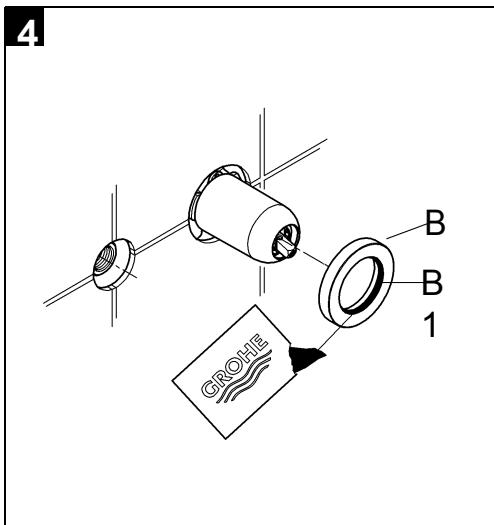

### Product Description:

**Concetto**  
Two-Hole Bath Mixer Trimset

S-Size  
Wall Mounted  
Concealed Inwall Body for final installation 32 635 000  
Without Concealed Body  
Metal Escutcheon  
Metal Lever

**GROHE StarLight®** chrome finish  
**GROHE AquaGuide** Adjustable Mousseur (Aerator)

Center distance 110 mm  
Projection 147 mm

Installation instructions

Installation instructions

**Installation Instructions**

Shut off hot and cold water supply.

- I. Install escutcheon and lever, see Figs. [3], [4] and [5].
  1. Attach cap (A), see Fig. [3].
  2. Grease seal (B1) and push on escutcheon (B), see Fig. [4].
  3. Attach insulating insert (C) and secure with screw (D), see Fig. [5].
  4. Attach lever (E), screw in set screw (F) using an 3mm allen key and insert plug (G), see Fig. [5].
 If the escutcheon will not slide far enough onto the cap, you must additionally install an extension (see replacement parts fold-out page I, Prod. no.: 46 627 = 25mm).
- II. Install spout, see Figs. [6] and [7].

1. Determine dimension "Y" from the leading edge of built-in fitting housing to face of tiles, see Fig. [6].

2. Cut connection nipple (H) so that the installation dimension is "Y" + 22mm.

3. Using an 12mm allen key, screw connection nipple (H) into the built-in fitting housing until the installation dimension is 10mm. Tighten spout (I) from below using an 2,5mm allen key, see Fig. [7].