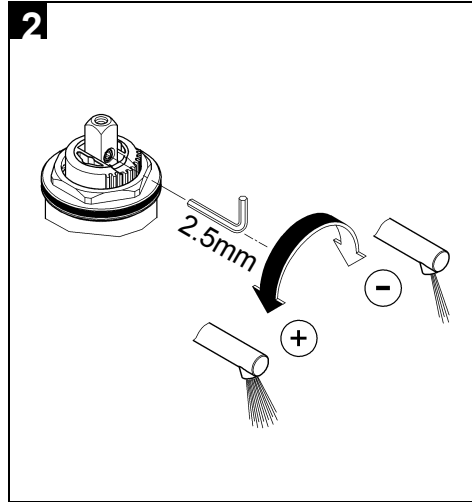

### Product Description:

**Concetto**  
Two-Hole Bath Mixer Trimset

S-Size  
Wall Mounted  
Concealed Inwall Body for final installation 32 635 000  
Without Concealed Body  
Metal Escutcheon  
Metal Lever

**GROHE StarLight®** chrome finish  
**GROHE AquaGuide** Adjustable Mousseur (Aerator)

Center distance 110 mm  
Projection 147 mm

Installation instructions

Installation instructions

**Installation Instructions**

Shut off hot and cold water supply.

- I. Install escutcheon and lever, see Figs. [3], [4] and [5].
  1. Attach cap (A), see Fig. [3].
  2. Grease seal (B1) and push on escutcheon (B), see Fig. [4].
  3. Attach insulating insert (C) and secure with screw (D), see Fig. [5].
  4. Attach lever (E), screw in set screw (F) using an 3mm allen key and insert plug (G), see Fig. [5].
 If the escutcheon will not slide far enough onto the cap, you must additionally install an extension (see replacement parts fold-out page I, Prod. no.: 46 627 = 25mm).
- II. Install spout, see Figs. [6] and [7].

1. Determine dimension "Y" from the leading edge of built-in fitting housing to face of tiles, see Fig. [6].

2. Cut connection nipple (H) so that the installation dimension is "Y" + 22mm.

3. Using an 12mm allen key, screw connection nipple (H) into the built-in fitting housing until the installation dimension is 10mm. Tighten spout (I) from below using an 2,5mm allen key, see Fig. [7].