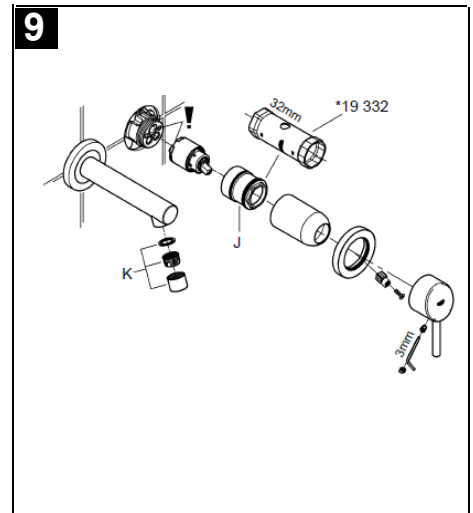

### Product Description:

**Concetto**  
Two-Hole Bath Mixer Trimset

S-Size  
Wall Mounted  
Concealed Inwall Body for final installation 32 635 000  
Without Concealed Body  
Metal Escutcheon  
Metal Lever

**GROHE StarLight®** chrome finish  
**GROHE AquaGuide** Adjustable Mousseur (Aerator)

Center distance 110 mm  
Projection 147 mm

Installation instructions

Installation instructions

**Installation Instructions**

Shut off hot and cold water supply.

- I. Install escutcheon and lever, see Figs. [3], [4] and [5].
  1. Attach cap (A), see Fig. [3].
  2. Grease seal (B1) and push on escutcheon (B), see Fig. [4].
  3. Attach insulating insert (C) and secure with screw (D), see Fig. [5].
  4. Attach lever (E), screw in set screw (F) using an 3mm allen key and insert plug (G), see Fig. [5].
 If the escutcheon will not slide far enough onto the cap, you must additionally install an extension (see replacement parts fold-out page I, Prod. no.: 46 627 = 25mm).
- II. Install spout, see Figs. [6] and [7].

1. Determine dimension "Y" from the leading edge of built-in fitting housing to face of tiles, see Fig. [6].

2. Cut connection nipple (H) so that the installation dimension is "Y" + 22mm.

3. Using an 12mm allen key, screw connection nipple (H) into the built-in fitting housing until the installation dimension is 10mm. Tighten spout (I) from below using an 2,5mm allen key, see Fig. [7].