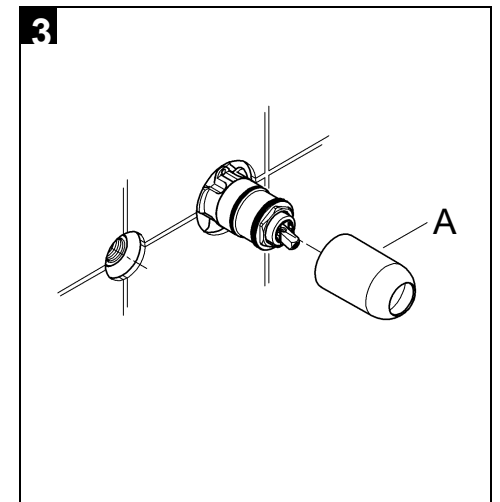

### Product Description:

**Concetto**  
Two-Hole Bath Mixer Trimset

S-Size  
Wall Mounted  
Concealed Inwall Body for final installation 32 635 000  
Without Concealed Body  
Metal Escutcheon  
Metal Lever

**GROHE StarLight®** chrome finish  
**GROHE AquaGuide** Adjustable Mousseur (Aerator)

Center distance 110 mm  
Projection 147 mm

Installation instructions

Installation instructions

**Installation Instructions**

1. Determine dimension "Y" from the leading edge of built-in fitting housing to face of tiles, see Fig. [6].

2. Cut connection nipple (H) so that the installation dimension is "Y" + 22mm.

3. Using an 12mm allen key, screw connection nipple (H) into the built-in fitting housing until the installation dimension is 10mm. Tighten spout (I) from below using an 2,5mm allen key, see Fig. [7].