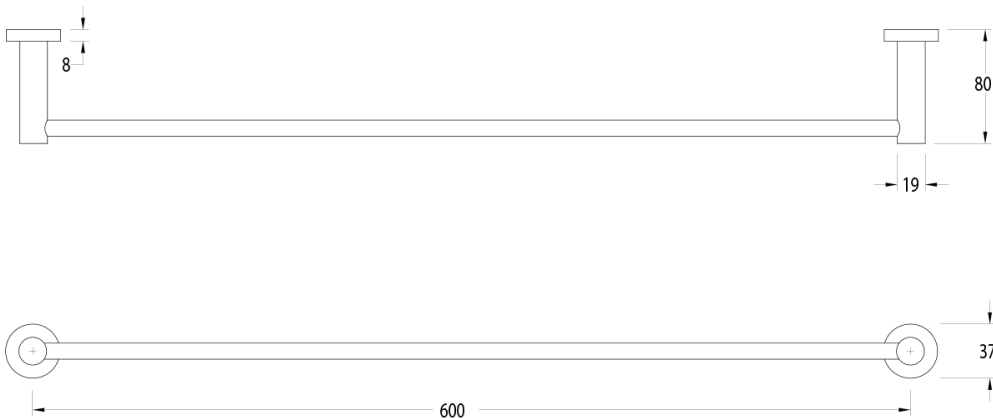

Milli Mood Edit Single Towel Rail 600mm Brushed Nickel

2299205

SPECIFICATIONS

Recommended Use	Domestic, Hotel & Commercial
Colour	Brushed Nickel
Material	DR Brass

WARRANTY

Replacement Only - Domestic Use 15 Years

Please refer to Warranty Page for full Terms and Conditions

Dimensions are nominal measurements only.

CLEANING RECOMMENDATIONS:

We recommend the use of soapy water or approved cleaners. This product should not be cleaned with abrasive materials. Damage caused by any improper treatment is not covered by the product warranty. Refer to Warranty Conditions

Disclaimer: Products in this specification manual must by regulation be installed by licensed and registered trade people. The manufacturer/distributor reserves the right to vary specifications or delete models from their range without prior notification. Dimensions are nominal measurements only. Dimensions and set-outs listed are correct at time of publication however the manufacturer/distributor takes no responsibility for printing errors.

Published 28/03/2022

To see the complete Milli range go to www.reece.com.au