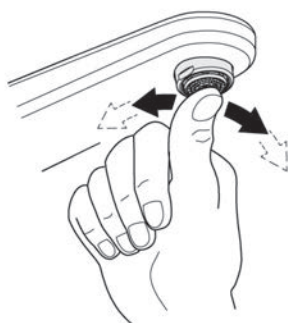

Pure Freude  
an Wasser

Spare Parts

Pos.-nr.	Product Description	Order-nr.	Units per package
1	Lever	46988000	1
2	Diverter assembly	46737000	1

48166000

SpeedClean

Pure Freude  
an Wasser

**GROHE**  

**D**