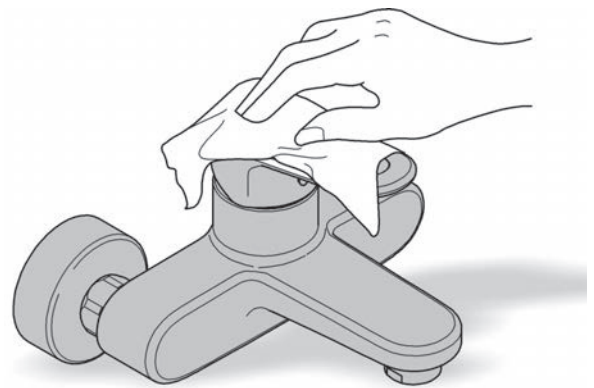

Pure Freude  
an Wasser

Spare Parts

Pos.-nr.	Product Description	Order-nr.	Units per package
1	Lever	46988000	1
2	Diverter assembly	46737000	1

48166000

SpeedClean

Pure Freude  
an Wasser

**GROHE**  

**D**