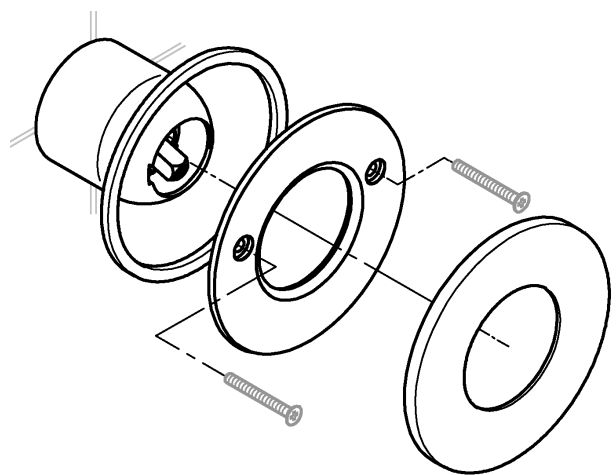

LINEARE NEW  
SINGLE LEVER SHOWER MIXER  
WITH DIVERTER TRIMSET  
MODEL # 29170001

Pure Freude  
an Wasser

Product Specifications

**Product Description:**  
Single Lever Shower Mixer with diverter Trimset

**Standard Specification:**  
Concealed Inwall Body for final installation - 32963001.  
Trimset only, not supplied with concealed body.

GROHE StarLight® chrome finish

5

6

LINEARE NEW  
SINGLE LEVER SHOWER MIXER  
WITH DIVERTER TRIMSET  
MODEL # 29170001

Pure Freude  
an Wasser

Spare Parts

Pos.-nr.	Product Description	Order-nr.	Units per package
1	Lever	46988000	1
2	Diverter assembly	46737000	1

48166000

SpeedClean

Pure Freude  
an Wasser

**GROHE**  

**D**