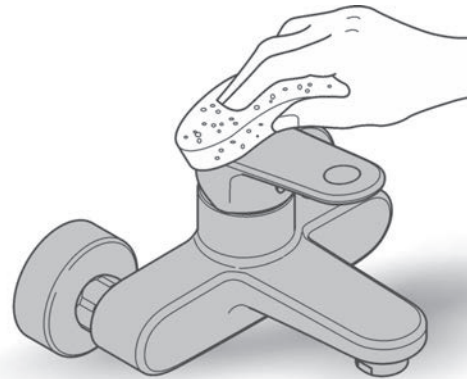

Pure Freude  
an Wasser

Spare Parts

Pos.-nr.	Product Description	Order-nr.	Units per package
1	Lever	46988000	1
2	Diverter assembly	46737000	1

48166000

SpeedClean

Pure Freude  
an Wasser

**GROHE**  

**D**