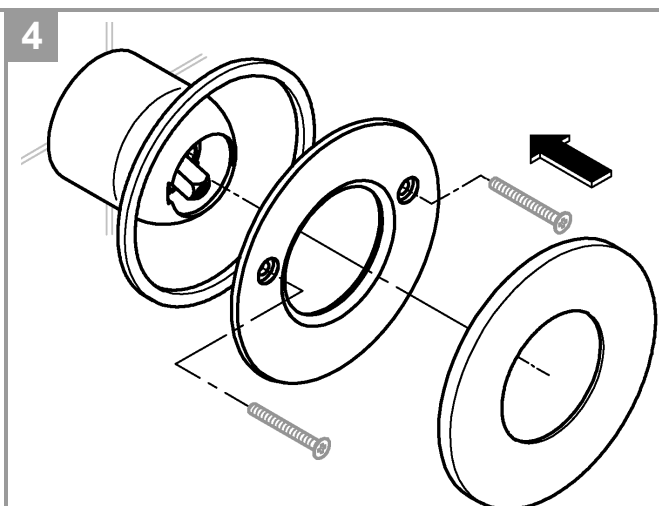

LINEARE NEW  
SINGLE LEVER SHOWER MIXER  
WITH DIVERTER TRIMSET  
MODEL # 29170001

Pure Freude  
an Wasser

Product Specifications

**Product Description:**  
Single Lever Shower Mixer with diverter Trimset

**Standard Specification:**  
Concealed Inwall Body for final installation - 32963001.  
Trimset only, not supplied with concealed body.

GROHE StarLight® chrome finish

5

6

LINEARE NEW  
SINGLE LEVER SHOWER MIXER  
WITH DIVERTER TRIMSET  
MODEL # 29170001