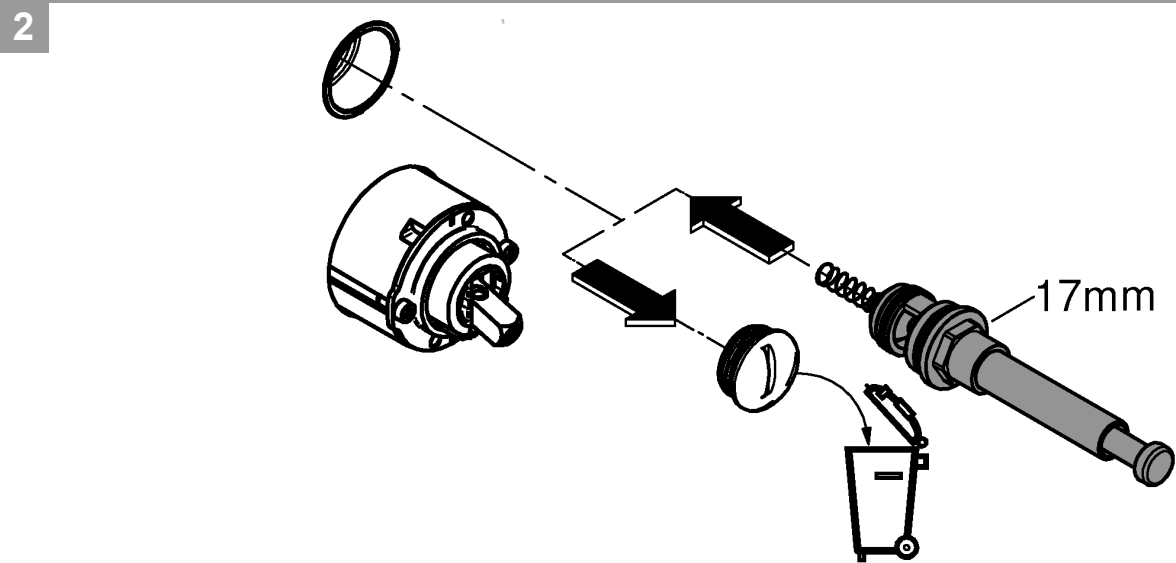

LINEARE NEW  
SINGLE LEVER SHOWER MIXER  
WITH DIVERTER TRIMSET  
MODEL # 29170001

Pure Freude  
an Wasser

Product Specifications

**Product Description:**  
Single Lever Shower Mixer with diverter Trimset

**Standard Specification:**  
Concealed Inwall Body for final installation - 32963001.  
Trimset only, not supplied with concealed body.

GROHE StarLight® chrome finish

5

6

LINEARE NEW  
SINGLE LEVER SHOWER MIXER  
WITH DIVERTER TRIMSET  
MODEL # 29170001