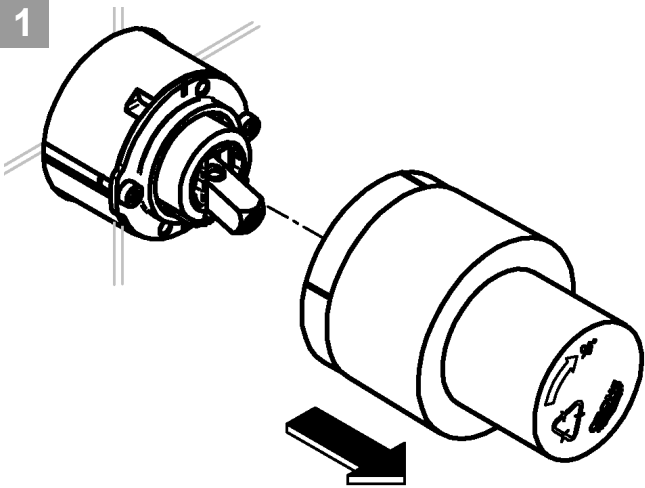

LINEARE NEW  
SINGLE LEVER SHOWER MIXER  
WITH DIVERTER TRIMSET  
MODEL # 29170001

Pure Freude  
an Wasser

Product Specifications

**Product Description:**  
Single Lever Shower Mixer with diverter Trimset

**Standard Specification:**  
Concealed Inwall Body for final installation - 32963001.  
Trimset only, not supplied with concealed body.

GROHE StarLight® chrome finish

5

6

LINEARE NEW  
SINGLE LEVER SHOWER MIXER  
WITH DIVERTER TRIMSET  
MODEL # 29170001

Pure Freude  
an Wasser

Spare Parts

Pos.-nr.	Product Description	Order-nr.	Units per package
1	Lever	46988000	1
2	Diverter assembly	46737000	1

48166000

SpeedClean

Pure Freude  
an Wasser

**GROHE**  

**D**