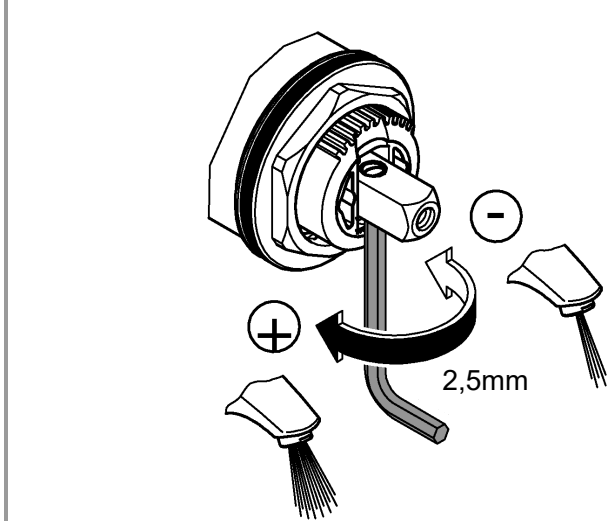

LINEARE NEW  
SINGLE LEVER SHOWER MIXER  
WITH DIVERTER TRIMSET  
MODEL # 29170001

Pure Freude  
an Wasser

Product Specifications

**Product Description:**  
Single Lever Shower Mixer with diverter Trimset

**Standard Specification:**  
Concealed Inwall Body for final installation - 32963001.  
Trimset only, not supplied with concealed body.

GROHE StarLight® chrome finish

5

6

LINEARE NEW  
SINGLE LEVER SHOWER MIXER  
WITH DIVERTER TRIMSET  
MODEL # 29170001