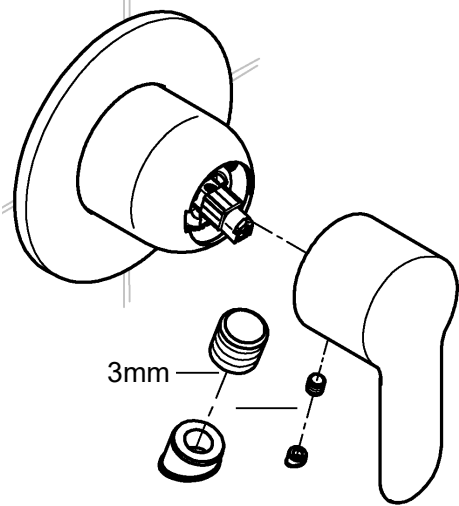

LINEARE NEW  
SINGLE LEVER SHOWER MIXER  
WITH DIVERTER TRIMSET  
MODEL # 29170001

Pure Freude  
an Wasser

Product Specifications

**Product Description:**  
Single Lever Shower Mixer with diverter Trimset

**Standard Specification:**  
Concealed Inwall Body for final installation - 32963001.  
Trimset only, not supplied with concealed body.

GROHE StarLight® chrome finish

5

6

LINEARE NEW  
SINGLE LEVER SHOWER MIXER  
WITH DIVERTER TRIMSET  
MODEL # 29170001

Pure Freude  
an Wasser

Spare Parts

Pos.-nr.	Product Description	Order-nr.	Units per package
1	Lever	46988000	1
2	Diverter assembly	46737000	1

48166000

SpeedClean

Pure Freude  
an Wasser

**GROHE**  

**D**