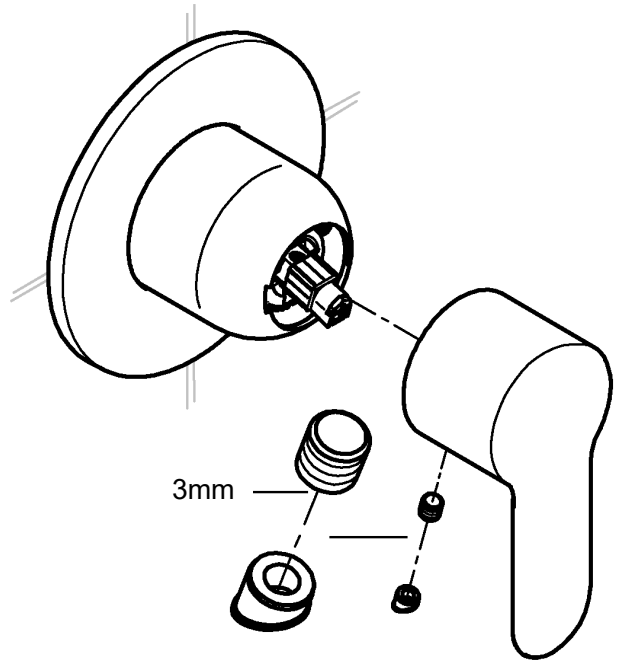

LINEARE NEW  
SINGLE LEVER SHOWER MIXER  
WITH DIVERTER TRIMSET  
MODEL # 29170001

Pure Freude  
an Wasser

Product Specifications

**Product Description:**  
Single Lever Shower Mixer with diverter Trimset

**Standard Specification:**  
Concealed Inwall Body for final installation - 32963001.  
Trimset only, not supplied with concealed body.

GROHE StarLight® chrome finish

5

6

LINEARE NEW  
SINGLE LEVER SHOWER MIXER  
WITH DIVERTER TRIMSET  
MODEL # 29170001

Pure Freude  
an Wasser

Spare Parts

Pos.-nr.	Product Description	Order-nr.	Units per package
1	Lever	46988000	1
2	Diverter assembly	46737000	1

48166000

SpeedClean

Pure Freude  
an Wasser

**GROHE**  

**D**