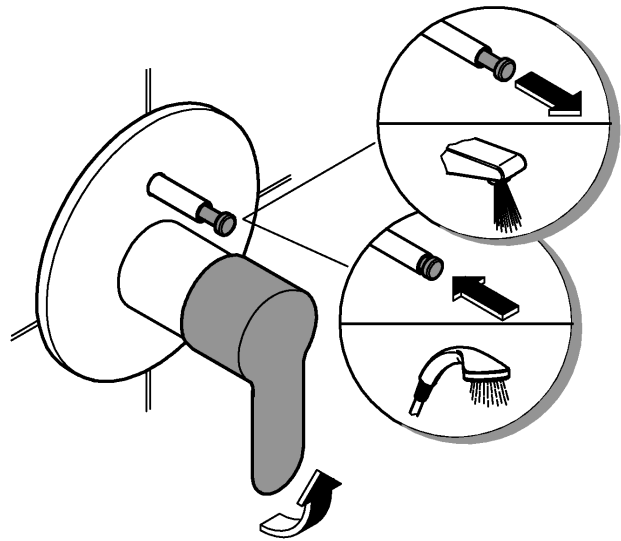

LINEARE NEW  
SINGLE LEVER SHOWER MIXER  
WITH DIVERTER TRIMSET  
MODEL # 29170001

Pure Freude  
an Wasser

Product Specifications

**Product Description:**  
Single Lever Shower Mixer with diverter Trimset

**Standard Specification:**  
Concealed Inwall Body for final installation - 32963001.  
Trimset only, not supplied with concealed body.

GROHE StarLight® chrome finish

5

6

LINEARE NEW  
SINGLE LEVER SHOWER MIXER  
WITH DIVERTER TRIMSET  
MODEL # 29170001

Pure Freude  
an Wasser

Spare Parts

Pos.-nr.	Product Description	Order-nr.	Units per package
1	Lever	46988000	1
2	Diverter assembly	46737000	1

48166000

SpeedClean

Pure Freude  
an Wasser

**GROHE**  

**D**