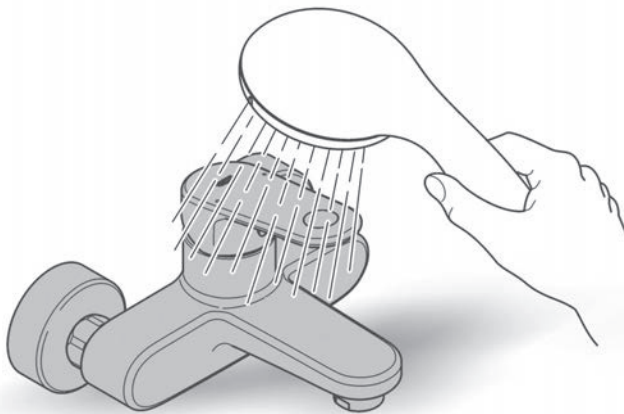

**Standard Specification:**  
Concealed Inwall Body for final installation - 32963001.  
Trimset only, not supplied with concealed body.

GROHE StarLight® chrome finish

5

6

LINEARE NEW  
SINGLE LEVER SHOWER MIXER  
WITH DIVERTER TRIMSET  
MODEL # 29170001

Pure Freude  
an Wasser

Spare Parts

Pos.-nr.	Product Description	Order-nr.	Units per package
1	Lever	46988000	1
2	Diverter assembly	46737000	1

48166000

SpeedClean

Pure Freude  
an Wasser

**GROHE**  

**D**