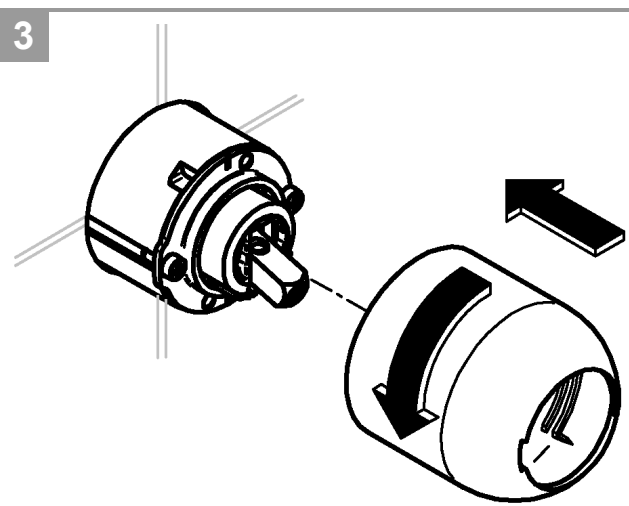

LINEARE NEW  
SINGLE LEVER SHOWER MIXER  
WITH DIVERTER TRIMSET  
MODEL # 29170001

Pure Freude  
an Wasser

Product Specifications

**Product Description:**  
Single Lever Shower Mixer with diverter Trimset

**Standard Specification:**  
Concealed Inwall Body for final installation - 32963001.  
Trimset only, not supplied with concealed body.

GROHE StarLight® chrome finish

5

6

LINEARE NEW  
SINGLE LEVER SHOWER MIXER  
WITH DIVERTER TRIMSET  
MODEL # 29170001