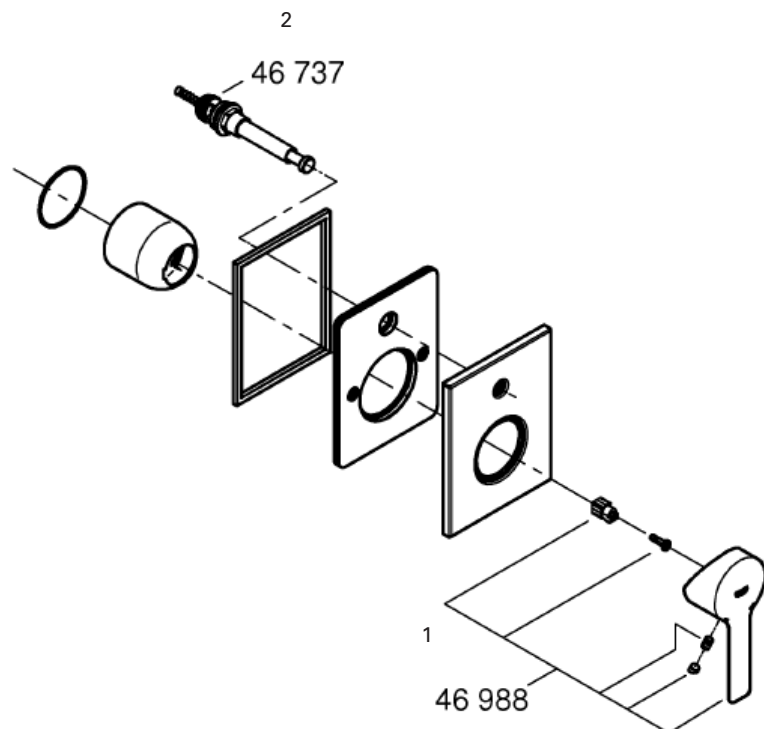

LINEARE NEW  
SINGLE LEVER SHOWER MIXER  
WITH DIVERTER TRIMSET  
MODEL # 29170001

Pure Freude  
an Wasser

Product Specifications

**Product Description:**  
Single Lever Shower Mixer with diverter Trimset

**Standard Specification:**  
Concealed Inwall Body for final installation - 32963001.  
Trimset only, not supplied with concealed body.

GROHE StarLight® chrome finish

5

6

LINEARE NEW  
SINGLE LEVER SHOWER MIXER  
WITH DIVERTER TRIMSET  
MODEL # 29170001

Pure Freude  
an Wasser

Spare Parts

Pos.-nr.	Product Description	Order-nr.	Units per package
1	Lever	46988000	1
2	Diverter assembly	46737000	1

48166000

SpeedClean

Pure Freude  
an Wasser

**GROHE**  

**D**