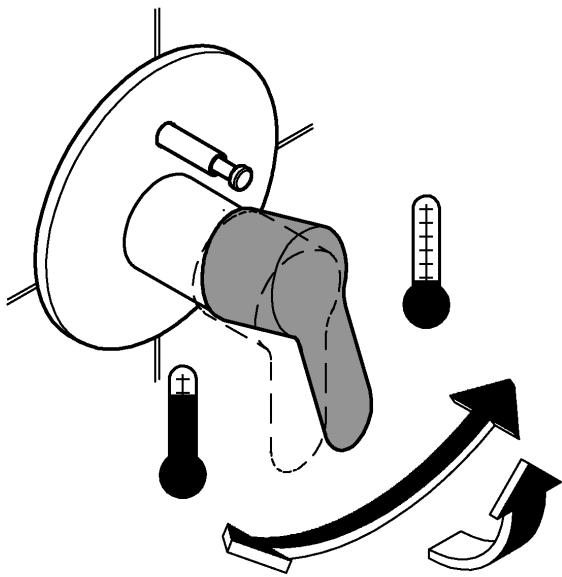

LINEARE NEW  
SINGLE LEVER SHOWER MIXER  
WITH DIVERTER TRIMSET  
MODEL # 29170001

Pure Freude  
an Wasser

Product Specifications

**Product Description:**  
Single Lever Shower Mixer with diverter Trimset

**Standard Specification:**  
Concealed Inwall Body for final installation - 32963001.  
Trimset only, not supplied with concealed body.

GROHE StarLight® chrome finish

5

6

LINEARE NEW  
SINGLE LEVER SHOWER MIXER  
WITH DIVERTER TRIMSET  
MODEL # 29170001

Pure Freude  
an Wasser

Spare Parts

Pos.-nr.	Product Description	Order-nr.	Units per package
1	Lever	46988000	1
2	Diverter assembly	46737000	1

48166000

SpeedClean

Pure Freude  
an Wasser

**GROHE**  

**D**