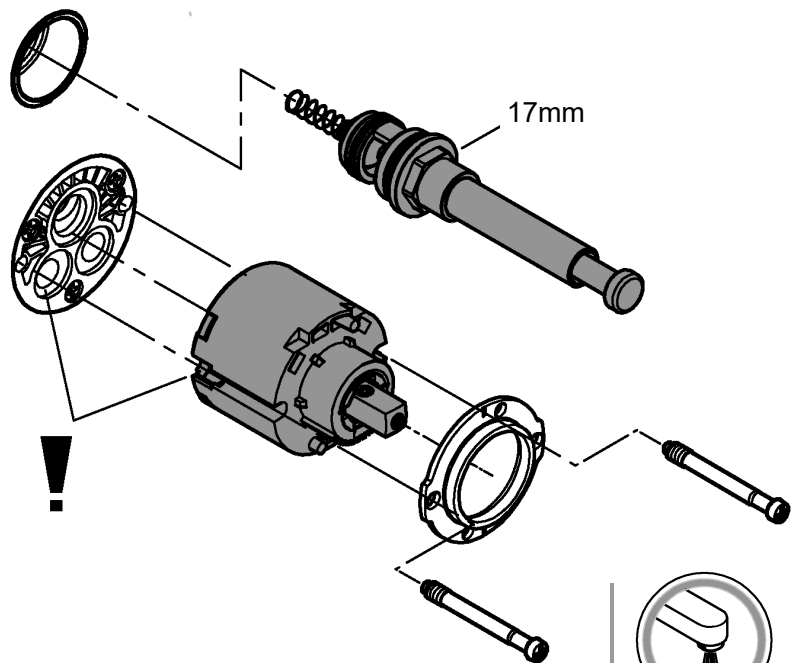

LINEARE NEW  
SINGLE LEVER SHOWER MIXER  
WITH DIVERTER TRIMSET  
MODEL # 29170001

Pure Freude  
an Wasser

Product Specifications

**Product Description:**  
Single Lever Shower Mixer with diverter Trimset

**Standard Specification:**  
Concealed Inwall Body for final installation - 32963001.  
Trimset only, not supplied with concealed body.

GROHE StarLight® chrome finish

5

6

LINEARE NEW  
SINGLE LEVER SHOWER MIXER  
WITH DIVERTER TRIMSET  
MODEL # 29170001

Pure Freude  
an Wasser

Spare Parts

Pos.-nr.	Product Description	Order-nr.	Units per package
1	Lever	46988000	1
2	Diverter assembly	46737000	1

48166000

SpeedClean

Pure Freude  
an Wasser

**GROHE**  

**D**