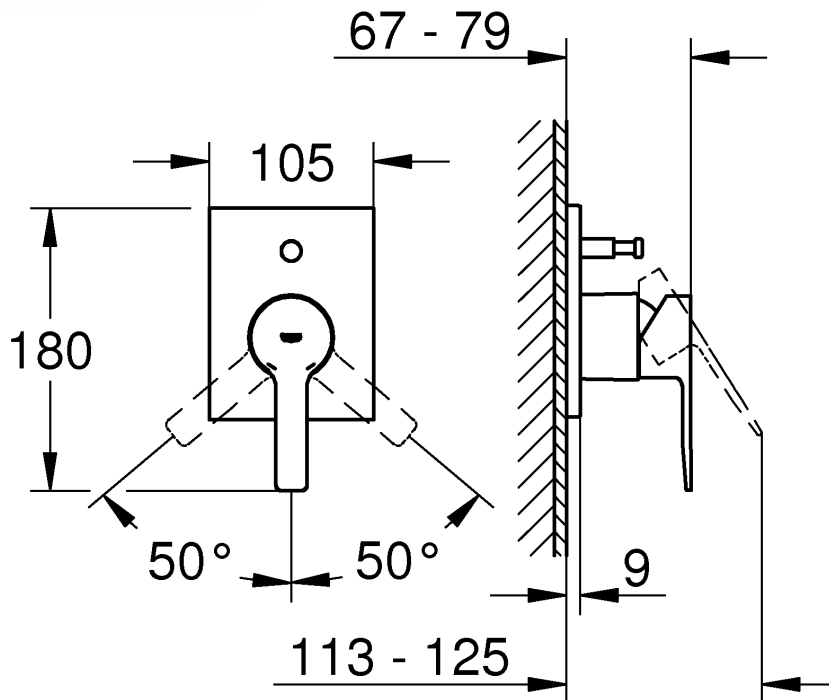

LINEARE NEW  
SINGLE LEVER SHOWER MIXER  
WITH DIVERTER TRIMSET  
MODEL # 29170001

Pure Freude  
an Wasser

Product Specifications

**Product Description:**  
Single Lever Shower Mixer with diverter Trimset

**Standard Specification:**  
Concealed Inwall Body for final installation - 32963001.  
Trimset only, not supplied with concealed body.

GROHE StarLight® chrome finish

5

6

LINEARE NEW  
SINGLE LEVER SHOWER MIXER  
WITH DIVERTER TRIMSET  
MODEL # 29170001