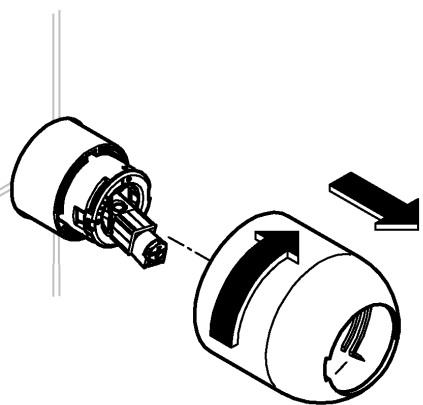

LINEARE NEW  
SINGLE LEVER SHOWER MIXER  
WITH DIVERTER TRIMSET  
MODEL # 29170001

Pure Freude  
an Wasser

Product Specifications

**Product Description:**  
Single Lever Shower Mixer with diverter Trimset

**Standard Specification:**  
Concealed Inwall Body for final installation - 32963001.  
Trimset only, not supplied with concealed body.

GROHE StarLight® chrome finish

5

6

LINEARE NEW  
SINGLE LEVER SHOWER MIXER  
WITH DIVERTER TRIMSET  
MODEL # 29170001

Pure Freude  
an Wasser

Spare Parts

Pos.-nr.	Product Description	Order-nr.	Units per package
1	Lever	46988000	1
2	Diverter assembly	46737000	1

48166000

SpeedClean

Pure Freude  
an Wasser

**GROHE**  

**D**