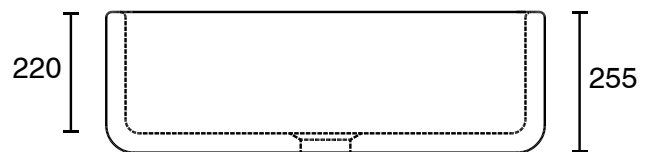

Dimensions are nominal measurements only.

CLEANING RECOMMENDATIONS:

We recommend the use of soapy water or approved cleaners. This product should not be cleaned with abrasive materials. Damage caused by any improper treatment is not covered by the product warranty. Refer to Warranty Conditions

Disclaimer: Products in this specification manual must by regulation be installed by licensed and registered trade people. The manufacturer/distributor reserves the right to vary specifications or delete models from their range without prior notification. Dimensions are nominal measurements only. Dimensions and set-outs listed are correct at time of publication however the manufacturer/distributor takes no responsibility for printing errors.

Published 21/07/2022

To see the complete Shaws range go to
www.reece.com.au