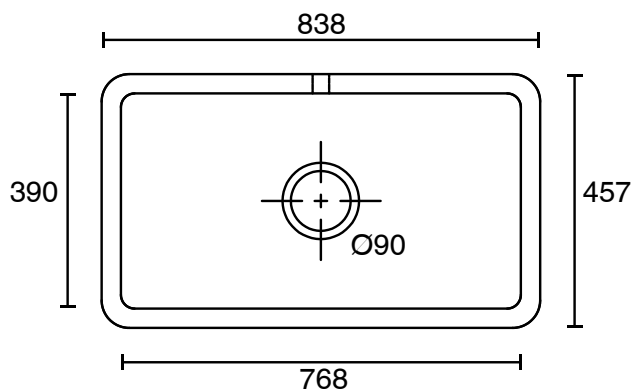

Dimensions are nominal measurements only.

CLEANING RECOMMENDATIONS:

We recommend the use of soapy water or approved cleaners. This product should not be cleaned with abrasive materials. Damage caused by any improper treatment is not covered by the product warranty. Refer to Warranty Conditions

Disclaimer: Products in this specification manual must by regulation be installed by licensed and registered trade people. The manufacturer/distributor reserves the right to vary specifications or delete models from their range without prior notification. Dimensions are nominal measurements only. Dimensions and set-outs listed are correct at time of publication however the manufacturer/distributor takes no responsibility for printing errors.

Published 21/07/2022

To see the complete Shaws range go to
www.reece.com.au