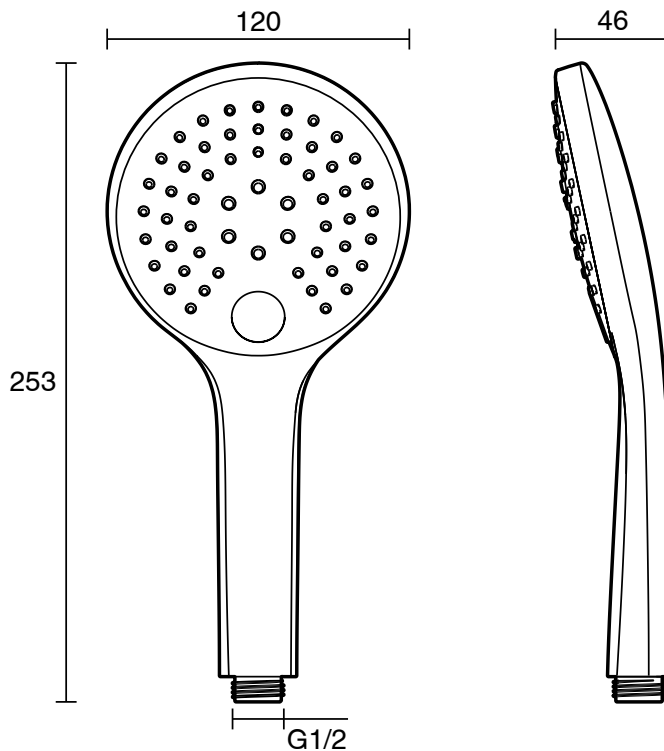

mizu

Mizu Drift Shower Handpiece Only Matte Black (5 Star)

4205582

SPECIFICATIONS

Recommended Use	Commercial, Domestic & Hotel
Colour	Matte Black
Primary Material	ABS
Maximum Continuous Working Pressure	500 kPa
Maximum Continuous Working Temperature	60 deg C
Suitable for Storage Tank Hot Water	Yes
Suitable for Continuous Flow Hot Water	Yes
Suitable for Gravity Feed Hot Water	No

WARRANTY

Warranty - Domestic Use	10 Years
Spare Parts & Labour	1 Years

Please refer to Warranty Page for full Terms and Conditions

Dimensions are nominal measurements only.

CLEANING RECOMMENDATIONS:

We recommend the use of soapy water or approved cleaners. This product should not be cleaned with abrasive materials. Damage caused by any improper treatment is not covered by the product warranty. Refer to Warranty Conditions

Disclaimer: Products in this specification manual must by regulation be installed by licensed and registered trade people. The manufacturer/distributor reserves the right to vary specifications or delete models from their range without prior notification. Dimensions are nominal measurements only. Dimensions and set-outs listed are correct at time of publication however the manufacturer/distributor takes no responsibility for printing errors.

Published 05/07/2024

To see the complete Mizu range go to www.reece.com.au