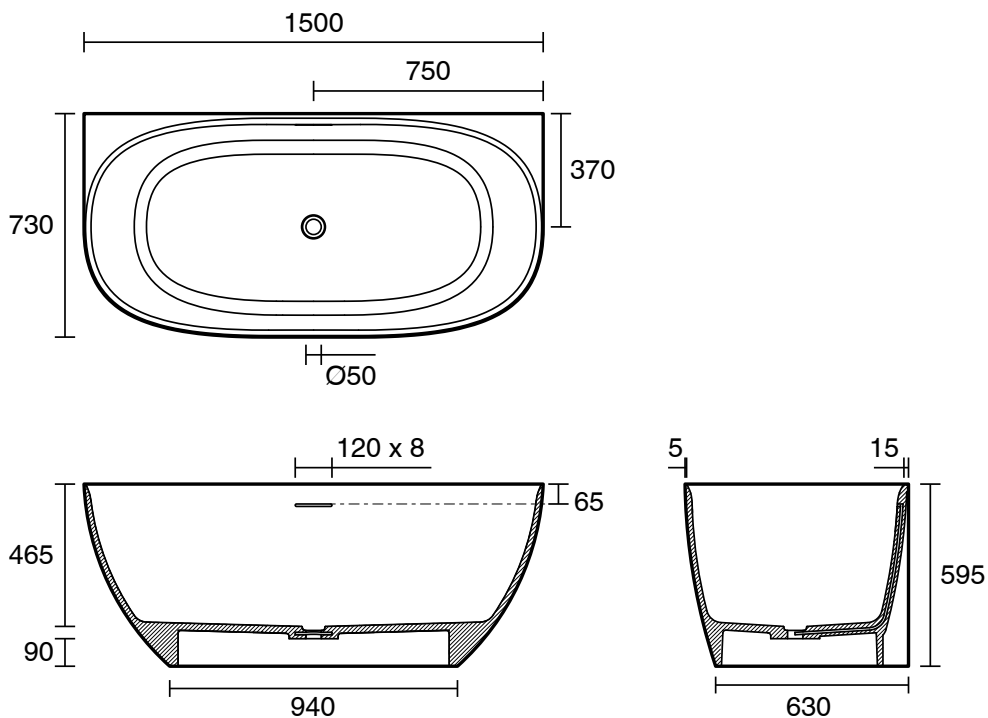

KADO

Kado Lussi Cast Solid Surface Freestanding Thin Edge Back to Wall Bath with Plug & Waste 1500mm White

9512448

SPECIFICATIONS

Recommended Use	Domestic, Hotel & Commercial
Material	Solid Surface
Colour	White
Capacity	281 ltr
Weight	120 kg
Overflow Configuration	Overflow
Mounting	Freestanding
Plug & Waste Size	40mm
Plug & Waste	Included

WARRANTY

Warranty - Domestic Use	10 Years
Spare Parts & Labour	12 Months

Please refer to Warranty Page for full Terms and Conditions

Dimensions are nominal measurements only.

CLEANING RECOMMENDATIONS:

We recommend the use of soapy water or approved cleaners. This product should not be cleaned with abrasive materials. Damage caused by any improper treatment is not covered by the product warranty. Refer to Warranty Conditions

Disclaimer: Products in this specification manual must by regulation be installed by licensed and registered trade people. The manufacturer/distributor reserves the right to vary specifications or delete models from their range without prior notification. Dimensions are nominal measurements only. Dimensions and set-outs listed are correct at time of publication however the manufacturer/distributor takes no responsibility for printing errors.

Published 22/03/2024

To see the complete Kado range go to www.reece.com.au