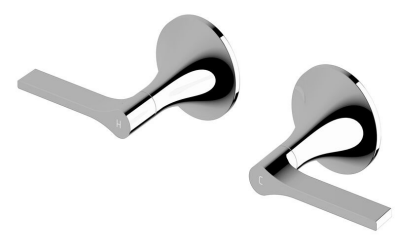

SUSSEX

Sussex Oria Wall Top Assembly Chrome

2265586

SPECIFICATIONS

Recommended Use	Residential;Commercial
Colour Finish	Polished Chrome
Primary Material	DR Brass
Recommended Pressure Range	150 - 500 kPa as per AS3500
Max Continuous Working Temperature (deg C)	65
Min Continuous Working Temperature (deg C)	1

WARRANTY

Residential Use (Years)	40
Commercial Use (Years)	10

Please refer to Sussex Warranty page for full Terms and Conditions

Dimensions are nominal measurements only.

CLEANING RECOMMENDATIONS:

We recommend the use of soapy water or approved cleaners. This product should not be cleaned with abrasive materials. Damage caused by any improper treatment is not covered by the product warranty. Refer to Warranty Conditions

Disclaimer: Products in this specification manual must by regulation be installed by licensed and registered trade people. The manufacturer/distributor reserves the right to vary specifications or delete models from their range without prior notification. Dimensions are nominal measurements only. Dimensions and set-outs listed are correct at time of publication however the manufacturer/distributor takes no responsibility for printing errors.

Published 30/03/2026

To see the complete Sussex range go to www.reece.com.au