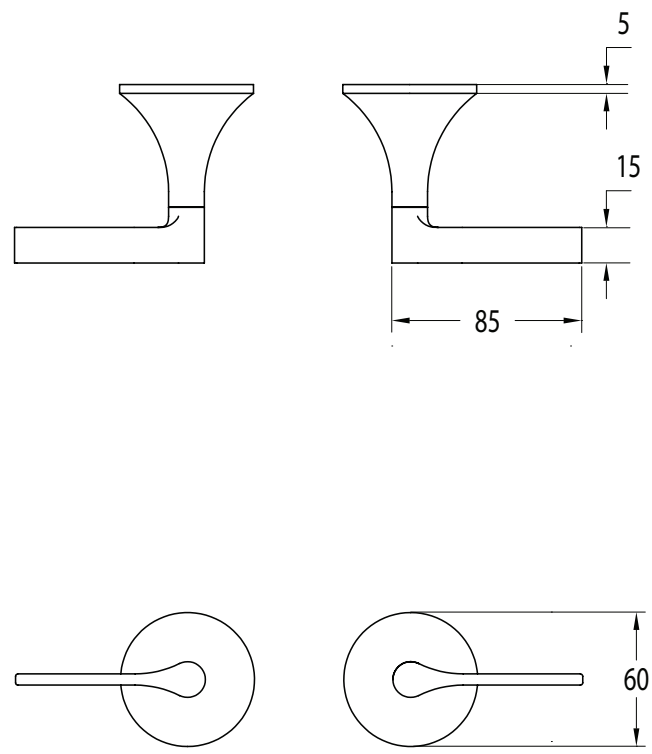

SUSSEX

Sussex Oria Wall Top Assembly Chrome

2265586

SPECIFICATIONS

Recommended Use	Residential;Commercial
Colour Finish	Polished Chrome
Primary Material	DR Brass
Recommended Pressure Range	150 - 500 kPa as per AS3500
Max Continuous Working Temperature (deg C)	65
Min Continuous Working Temperature (deg C)	1

WARRANTY

Residential Use (Years)	40
Commercial Use (Years)	10

Please refer to Sussex Warranty page for full Terms and Conditions

Dimensions are nominal measurements only.

CLEANING RECOMMENDATIONS:

We recommend the use of soapy water or approved cleaners. This product should not be cleaned with abrasive materials. Damage caused by any improper treatment is not covered by the product warranty. Refer to Warranty Conditions

Disclaimer: Products in this specification manual must by regulation be installed by licensed and registered trade people. The manufacturer/distributor reserves the right to vary specifications or delete models from their range without prior notification. Dimensions are nominal measurements only. Dimensions and set-outs listed are correct at time of publication however the manufacturer/distributor takes no responsibility for printing errors.

Published 30/03/2026

To see the complete Sussex range go to www.reece.com.au