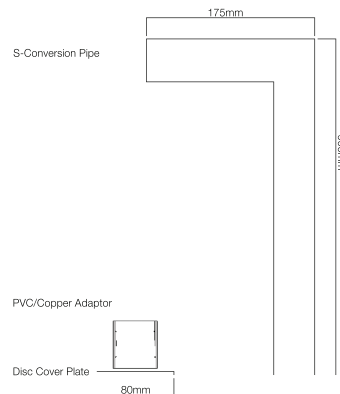

mizu

Mizu S-Trap Bottle Conversion Kit Chrome

2261993

SPECIFICATIONS

Recommended Use	Domestic, Hotel & Commercial
Colour	Chrome
Material	Brass

WARRANTY

Replacement Only - Domestic Use	12 Months

Please refer to Warranty Page for full Terms and Conditions

Dimensions are nominal measurements only.

CLEANING RECOMMENDATIONS:

We recommend the use of soapy water or approved cleaners. This product should not be cleaned with abrasive materials. Damage caused by any improper treatment is not covered by the product warranty - Refer to Warranty Conditions.

Disclaimer: Products in this specification manual must by regulation be installed by licensed and registered trade people. The manufacturer/distributor reserves the right to vary specifications or delete models from their range without prior notification. Dimensions are nominal measurements only. Dimensions and set-outs listed are correct at time of publication however the manufacturer/distributor takes no responsibility for printing errors.

Published 14/12/2021

To see the complete Mizu range go to
www.reece.com.au

WaterMark
AS 1589
WMKT21011