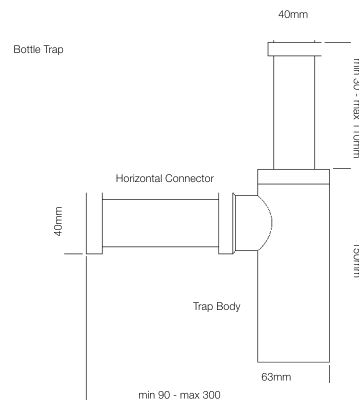

mizu

Mizu S-Trap Bottle Conversion Kit Chrome

2261993

SPECIFICATIONS

Recommended Use	Domestic, Hotel & Commercial
Colour	Chrome
Material	Brass

WARRANTY

Replacement Only - Domestic Use	12 Months

Please refer to Warranty Page for full Terms and Conditions

Dimensions are nominal measurements only.

CLEANING RECOMMENDATIONS:

We recommend the use of soapy water or approved cleaners. This product should not be cleaned with abrasive materials. Damage caused by any improper treatment is not covered by the product warranty - Refer to Warranty Conditions.

Disclaimer: Products in this specification manual must by regulation be installed by licensed and registered trade people. The manufacturer/distributor reserves the right to vary specifications or delete models from their range without prior notification. Dimensions are nominal measurements only. Dimensions and set-outs listed are correct at time of publication however the manufacturer/distributor takes no responsibility for printing errors.

Published 14/12/2021

To see the complete Mizu range go to
www.reece.com.au

WaterMark
AS 1589
WMKT21011