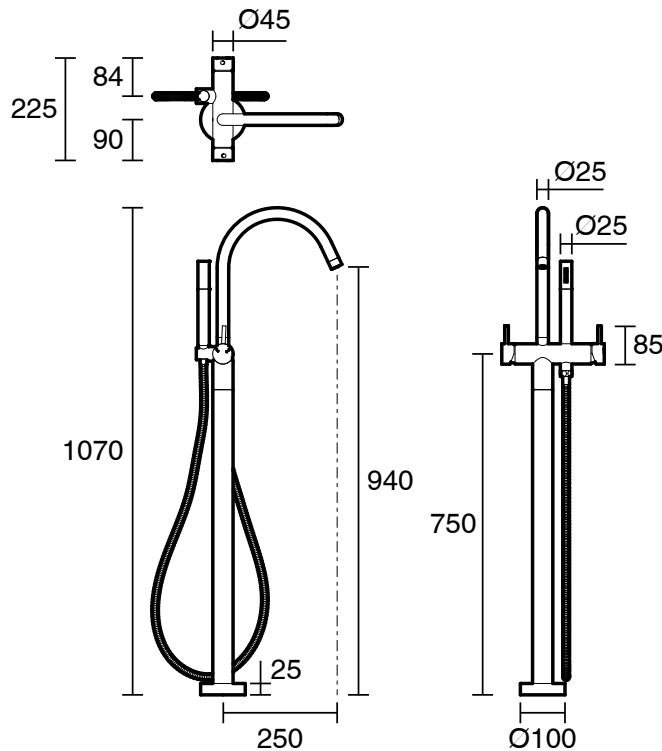

S U S S E X

**Sussex Scala Floor Mounted Bath Mixer Tap Curved Outlet with Hand Shower Trimset LUX PVD  
Brushed Pure Gold (3 Star)  
2267153**

SPECIFICATIONS	
Recommended Use	Domestic;Hotel;Commercial
Colour Finish	Brushed Pure Gold
Primary Material	Brass
Recommended Pressure Range	150 - 500 kPa as per AS3500
Max Continuous Working Temperature (deg C)	65
Min Continuous Working Temperature (deg C)	5
Hot Water Unit Suitability	Gravity Feed;Storage Tank;Continuous Flow
WARRANTY	
Warranty - Domestic Use (Years)	15
Spare Parts & Labour (Years)	15
<i>Please refer to Warranty Page for full Terms and Conditions</i>	

**Disclaimer:** Products in this specification manual must by regulation be installed by licensed and registered trade people. The manufacturer/distributor reserves the right to vary specifications or delete models from their range without prior notification. Dimensions are nominal measurements only. Dimensions and set-outs listed are correct at time of publication however the manufacturer/distributor takes no responsibility for printing errors.