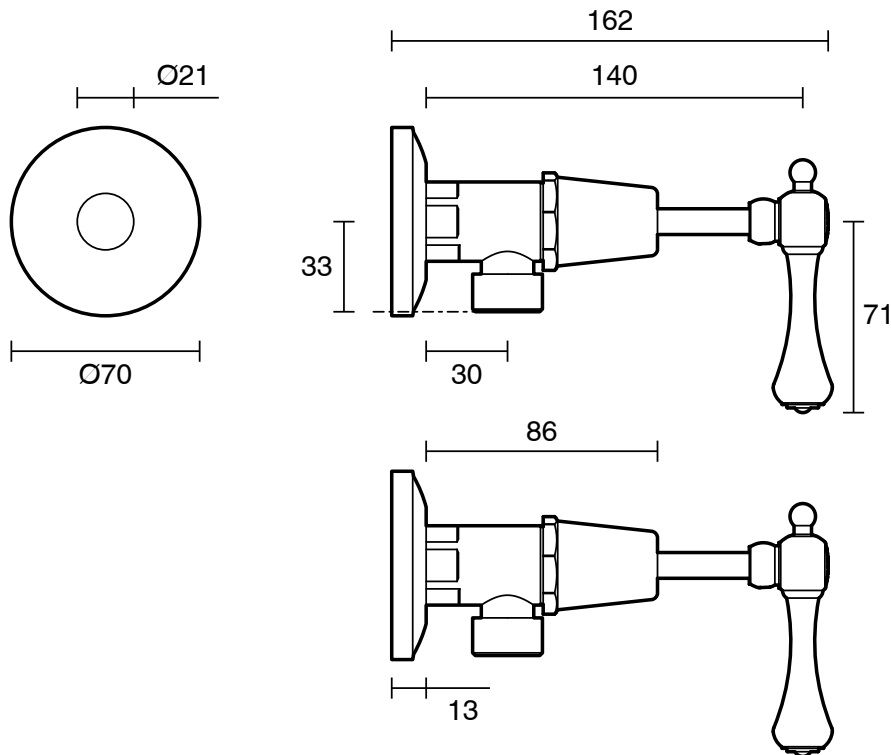

KADO

Kado Era Washing Machine Stops Lever Handle Brass Gold

9507627

SPECIFICATIONS

Recommended Use	Domestic, Hotel & Commercial
Colour	Brass Gold
Finish	Polished
Material	DR Brass
Recommended Pressure Range	150 - 500 kPa
Maximum Continuous Working Temperature	80 deg C
Suitable for Storage Tank Hot Water	Yes
Suitable for Continuous Flow Hot Water	Yes
Suitable for Gravity Feed Hot Water	No

WARRANTY

Warranty - Domestic Use	10 Years
Spare Parts & Labour	12 Months

Please refer to Warranty Page for full Terms and Conditions

Dimensions are nominal measurements only.

CLEANING RECOMMENDATIONS:

We recommend the use of soapy water or approved cleaners. This product should not be cleaned with abrasive materials. Damage caused by any improper treatment is not covered by the product warranty. Refer to Warranty Conditions

Disclaimer: Products in this specification manual must by regulation be installed by licensed and registered trade people. The manufacturer/distributor reserves the right to vary specifications or delete models from their range without prior notification. Dimensions are nominal measurements only. Dimensions and set-outs listed are correct at time of publication however the manufacturer/distributor takes no responsibility for printing errors.

Published 12/10/2023

To see the complete Kado range go to www.reece.com.au