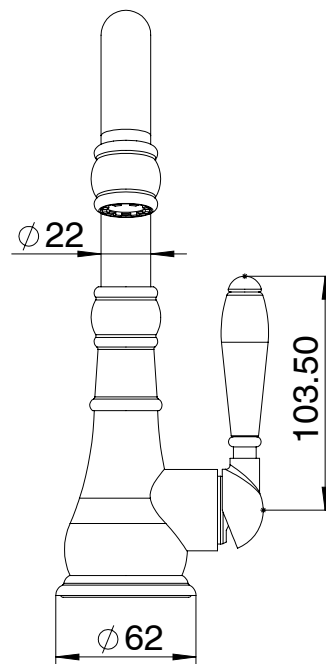

Milli

Milli Voir Basin Mixer with Porcelain Handle Matte Black (5 Star)

2265388

SPECIFICATIONS

Recommended Use	Domestic, hotel and commercial
Colour	Matte Black
Material	DR Brass
Recommended Pressure Range	150 - 500 kPa
Max Continuous Working Pressure	500 kPa
Max Continuous Working Temperature	80 deg C
Suitable for Storage Tank Hot Water	Yes
Suitable for Continuous Flow Hot Water	Yes
Suitable for Gravity Feed Hot Water	No

WARRANTY

Warranty - Domestic Use	15 Years
Spare Parts & Labour	12 Months

Please refer to Warranty Page for full Terms and Conditions

Dimensions are nominal measurements only.

CLEANING RECOMMENDATIONS:

We recommend the use of soapy water or approved cleaners. This product should not be cleaned with abrasive materials. Damage caused by any improper treatment is not covered by the product warranty. Refer to Warranty Conditions

Disclaimer: Products in this specification manual must by regulation be installed by licensed and registered trade people. The manufacturer/distributor reserves the right to vary specifications or delete models from their range without prior notification. Dimensions are nominal measurements only. Dimensions and set-outs listed are correct at time of publication however the manufacturer/distributor takes no responsibility for printing errors.

Published 01/06/2020

To see the complete Milli range go to www.reece.com.au