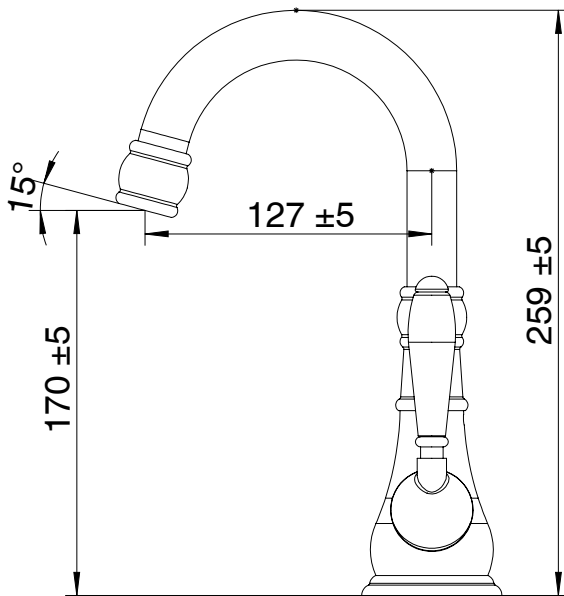

Milli

Milli Voir Basin Mixer with Porcelain Handle Matte Black (5 Star)

2265388

SPECIFICATIONS

Recommended Use	Domestic, hotel and commercial
Colour	Matte Black
Material	DR Brass
Recommended Pressure Range	150 - 500 kPa
Max Continuous Working Pressure	500 kPa
Max Continuous Working Temperature	80 deg C
Suitable for Storage Tank Hot Water	Yes
Suitable for Continuous Flow Hot Water	Yes
Suitable for Gravity Feed Hot Water	No

WARRANTY

Warranty - Domestic Use	15 Years
Spare Parts & Labour	12 Months

Please refer to Warranty Page for full Terms and Conditions

Dimensions are nominal measurements only.

CLEANING RECOMMENDATIONS:

We recommend the use of soapy water or approved cleaners. This product should not be cleaned with abrasive materials. Damage caused by any improper treatment is not covered by the product warranty. Refer to Warranty Conditions

Disclaimer: Products in this specification manual must by regulation be installed by licensed and registered trade people. The manufacturer/distributor reserves the right to vary specifications or delete models from their range without prior notification. Dimensions are nominal measurements only. Dimensions and set-outs listed are correct at time of publication however the manufacturer/distributor takes no responsibility for printing errors.

Published 01/06/2020

To see the complete Milli range go to www.reece.com.au