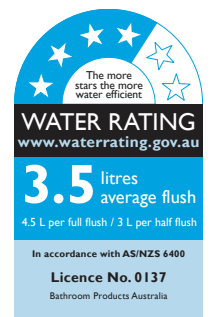

Roca Inspira In-Wash In-Tank Back To Wall Toilet Suite White (4 Star)

9510096

SPECIFICATIONS

Recommended Use	Domestic, Hotel & Commercial
Pan Material	Vitreous China
Toilet Seat Material	Polypropylene (Seat) & Melamine (Lid)
Weight	37.5 kg
Water Inlet Position	Bottom Inlet
Toilet Seat Type	Soft Close Quick Release
Rim Configuration	Rimless
Outlet Type	Universal S & P

WARRANTY

Warranty - Domestic Use	15 Years
Spare Parts & Labour	12 Months

Please refer to Warranty Page for full Terms and Conditions

Dimensions are nominal measurements only.

CLEANING RECOMMENDATIONS:

We recommend the use of soapy water or approved cleaners. This product should not be cleaned with abrasive materials. Damage caused by any improper treatment is not covered by the product warranty. Refer to Warranty Conditions

Disclaimer: Products in this specification manual must by regulation be installed by licensed and registered trade people. The manufacturer/distributor reserves the right to vary specifications or delete models from their range without prior notification. Dimensions are nominal measurements only. Dimensions and set-outs listed are correct at time of publication however the manufacturer/distributor takes no responsibility for printing errors.

Published 19/07/2024

To see the complete Roca range go to www.reece.com.au/bathrooms