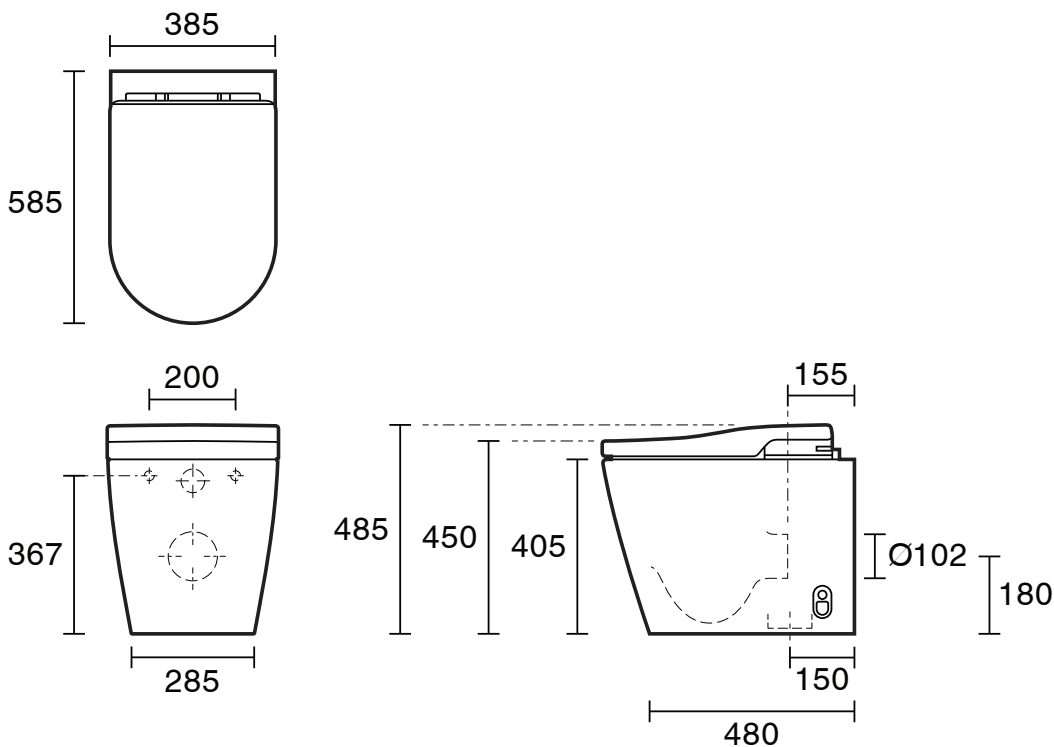

Roca Inspira In-Wash In-Tank Back To Wall Toilet Suite White (4 Star)

9510096

SPECIFICATIONS

Recommended Use	Domestic, Hotel & Commercial
Pan Material	Vitreous China
Toilet Seat Material	Polypropylene (Seat) & Melamine (Lid)
Weight	37.5 kg
Water Inlet Position	Bottom Inlet
Toilet Seat Type	Soft Close Quick Release
Rim Configuration	Rimless
Outlet Type	Universal S & P

WARRANTY

Warranty - Domestic Use	15 Years
Spare Parts & Labour	12 Months

Please refer to Warranty Page for full Terms and Conditions

Dimensions are nominal measurements only.

CLEANING RECOMMENDATIONS:

We recommend the use of soapy water or approved cleaners. This product should not be cleaned with abrasive materials. Damage caused by any improper treatment is not covered by the product warranty. Refer to Warranty Conditions

Disclaimer: Products in this specification manual must by regulation be installed by licensed and registered trade people. The manufacturer/distributor reserves the right to vary specifications or delete models from their range without prior notification. Dimensions are nominal measurements only. Dimensions and set-outs listed are correct at time of publication however the manufacturer/distributor takes no responsibility for printing errors.

Published 19/07/2024

To see the complete Roca range go to www.reece.com.au/bathrooms