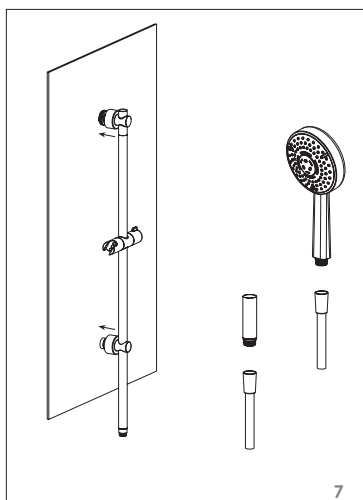

Nikles Pearl 105 Single Witerrail Shower (3*)

CLEANING RECOMMENDATIONS

We recommend the use of soapy water or approved cleaners. This product should not be cleaned with abrasive materials. Damage caused by any improper treatment is not covered by the product warranty - refer to Warranty Conditions