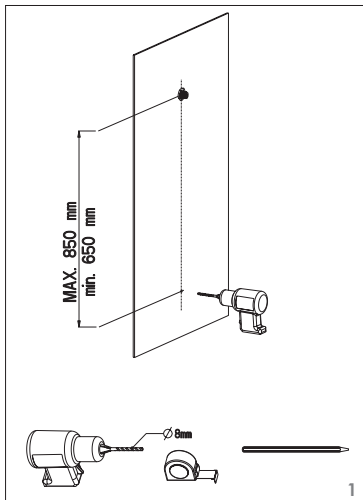

Nikles Pearl 105 Single Witerrail Shower (3*)

CLEANING RECOMMENDATIONS

We recommend the use of soapy water or approved cleaners. This product should not be cleaned with abrasive materials. Damage caused by any improper treatment is not covered by the product warranty - refer to Warranty Conditions