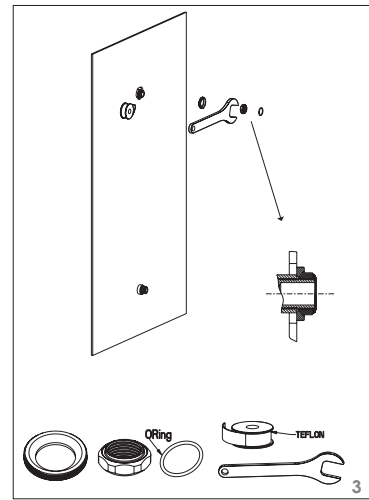

Nikles Pearl 105 Single Witerrail Shower (3*)

CLEANING RECOMMENDATIONS

We recommend the use of soapy water or approved cleaners. This product should not be cleaned with abrasive materials. Damage caused by any improper treatment is not covered by the product warranty - refer to Warranty Conditions