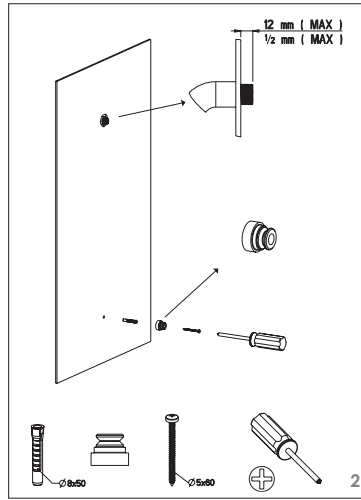

Nikles Pearl 105 Single Witerrail Shower (3*)

CLEANING RECOMMENDATIONS

We recommend the use of soapy water or approved cleaners. This product should not be cleaned with abrasive materials. Damage caused by any improper treatment is not covered by the product warranty - refer to Warranty Conditions