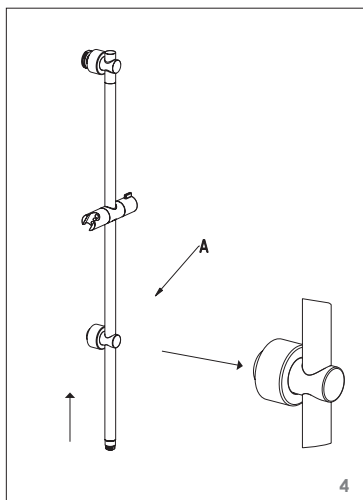

Nikles Pearl 105 Single Witerrail Shower (3*)

CLEANING RECOMMENDATIONS

We recommend the use of soapy water or approved cleaners. This product should not be cleaned with abrasive materials. Damage caused by any improper treatment is not covered by the product warranty - refer to Warranty Conditions