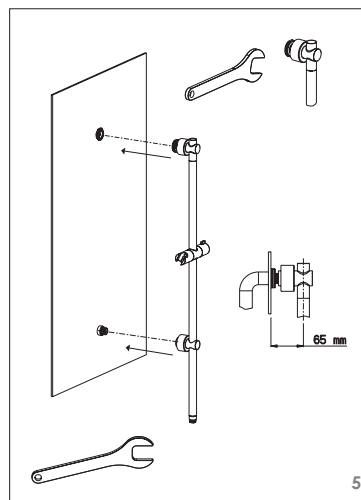

Nikles Pearl 105 Single Witerrail Shower (3*)

CLEANING RECOMMENDATIONS

We recommend the use of soapy water or approved cleaners. This product should not be cleaned with abrasive materials. Damage caused by any improper treatment is not covered by the product warranty - refer to Warranty Conditions