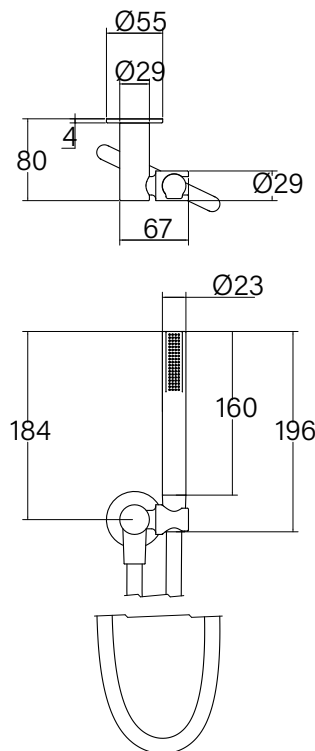

**Faucet Strommen Vara Handshower on Bracket Chrome (3 Star)**

40465

| SPECIFICATIONS   |                               |
|--|-------------------------------|
| Recommended Use  | Domestic; Commercial; Hotel   |
| Colour Finish  | Chrome                        |
| Primary Material   | Brass                         |
| Recommended Pressure Range   | 300 - 500 kPa                 |
| Max Continuous Working Temperature (deg C)                         | 65                            |
| Min Continuous Working Temperature (deg C)                         | 5                             |
| Hot Water Unit Suitability   | Storage Tank, Continuous Flow |
| WARRANTY   |                               |
| Warranty - Domestic Use (Years)                                    | 40                            |
| Spare Parts & Labour (Years)                                       | 10                            |
| <i>Please refer to Warranty Page for full Terms and Conditions</i> |                               |

**Disclaimer:** Products in this specification manual must by regulation be installed by licensed and registered trade people. The manufacturer/distributor reserves the right to vary specifications or delete models from their range without prior notification. Dimensions are nominal measurements only. Dimensions and set-outs listed are correct at time of publication however the manufacturer/distributor takes no responsibility for printing errors.