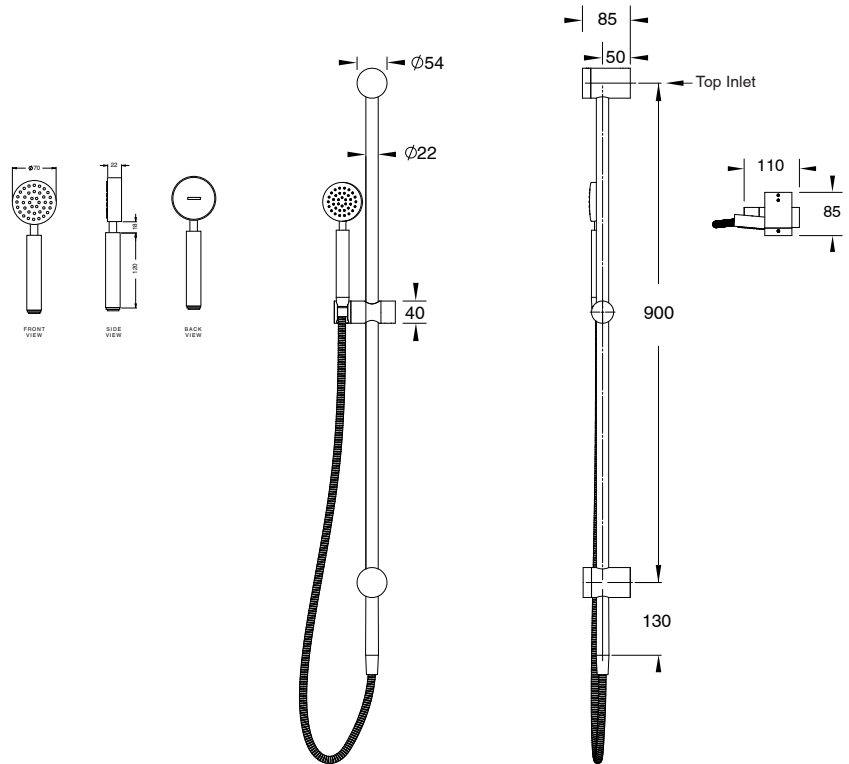

Milli Mood Edit Single Rail Shower with Wall Water Inlet PVD Matte Black (3 Star)

9511465

SPECIFICATIONS	
Recommended Use	Domestic, Hotel & Commercial
Colour	PVD Matte Black
Recommended Pressure Range	300 - 500 kPa
Maximum Continuous Working Temperature	65 deg C
Suitable for Storage Tank Hot Water	Yes
Suitable for Continuous Flow Hot Water	Yes
Suitable for Gravity Feed Hot Water	No
WARRANTY	
Warranty - Domestic Use	15 Years
Spare Parts & Labour	12 Months
<i>Please refer to Warranty Page for full Terms and Conditions</i>	

Disclaimer: Products in this specification manual must by regulation be installed by licensed and registered trade people. The manufacturer/distributor reserves the right to vary specifications or delete models from their range without prior notification. Dimensions are nominal measurements only. Dimensions and set-outs listed are correct at time of publication however the manufacturer/distributor takes no responsibility for printing errors.