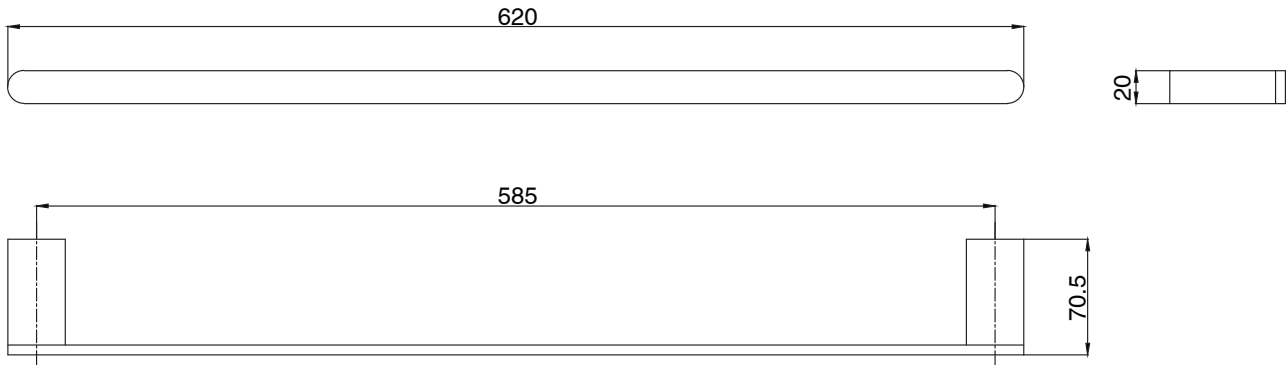

Mizu Soothe Single Towel Rail 600mm Brushed Gunmetal

2265126

SPECIFICATIONS

Recommended Use	Domestic;Hotel;Commercial
Colour Finish	Brushed Gunmetal
Primary Material	Zinc

WARRANTY

Replacement Only - Domestic Use (Years)	10
Parts Replacement Only (Years)	1

Please refer to Warranty Page for full Terms and Conditions

Dimensions are nominal measurements only.

CLEANING RECOMMENDATIONS:

We recommend the use of soapy water or approved cleaners. This product should not be cleaned with abrasive materials. Damage caused by any improper treatment is not covered by the product warranty. Refer to Warranty Conditions

Disclaimer: Products in this specification manual must by regulation be installed by licensed and registered trade people. The manufacturer/distributor reserves the right to vary specifications or delete models from their range without prior notification. Dimensions are nominal measurements only. Dimensions and set-outs listed are correct at time of publication however the manufacturer/distributor takes no responsibility for printing errors.

Published 25/11/2024

To see the complete Mizu range go to www.reece.com.au