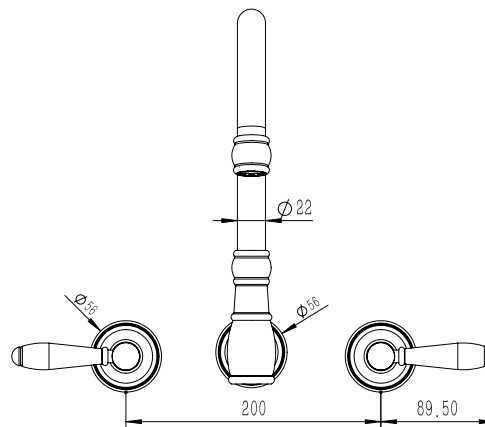

Milli Voir Wall Kitchen Set Lever Handle with Porcelain Handles Matte Black (4 Star)

2265433

SPECIFICATIONS

Recommended Use	Domestic, hotel and commercial
Colour	Matte Black
Material	DR Brass
Recommended Pressure Range	150 - 500 kPa
Max Continuous Working Pressure	500 kPa
Max Continuous Working Temperature	80 deg C
Suitable for Storage Tank Hot Water	Yes
Suitable for Continuous Flow Hot Water	Yes
Suitable for Gravity Feed Hot Water	No

WARRANTY

Warranty - Domestic Use	15 Years
Spare Parts & Labour	12 Months

Please refer to Warranty Page for full Terms and Conditions

Dimensions are nominal measurements only.

CLEANING RECOMMENDATIONS:

We recommend the use of soapy water or approved cleaners. This product should not be cleaned with abrasive materials. Damage caused by any improper treatment is not covered by the product warranty. Refer to Warranty Conditions

Disclaimer: Products in this specification manual must by regulation be installed by licensed and registered trade people. The manufacturer/distributor reserves the right to vary specifications or delete models from their range without prior notification. Dimensions are nominal measurements only. Dimensions and set-outs listed are correct at time of publication however the manufacturer/distributor takes no responsibility for printing errors.

Published 01/06/2020

To see the complete Milli range go to www.reece.com.au