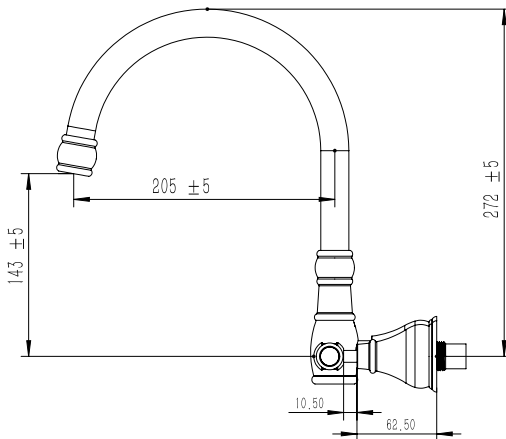

Milli Voir Wall Kitchen Set Lever Handle with Porcelain Handles Matte Black (4 Star)

2265433

SPECIFICATIONS

Recommended Use	Domestic, hotel and commercial
Colour	Matte Black
Material	DR Brass
Recommended Pressure Range	150 - 500 kPa
Max Continuous Working Pressure	500 kPa
Max Continuous Working Temperature	80 deg C
Suitable for Storage Tank Hot Water	Yes
Suitable for Continuous Flow Hot Water	Yes
Suitable for Gravity Feed Hot Water	No

WARRANTY

Warranty - Domestic Use	15 Years
Spare Parts & Labour	12 Months

Please refer to Warranty Page for full Terms and Conditions

Dimensions are nominal measurements only.

CLEANING RECOMMENDATIONS:

We recommend the use of soapy water or approved cleaners. This product should not be cleaned with abrasive materials. Damage caused by any improper treatment is not covered by the product warranty. Refer to Warranty Conditions

Disclaimer: Products in this specification manual must by regulation be installed by licensed and registered trade people. The manufacturer/distributor reserves the right to vary specifications or delete models from their range without prior notification. Dimensions are nominal measurements only. Dimensions and set-outs listed are correct at time of publication however the manufacturer/distributor takes no responsibility for printing errors.

Published 01/06/2020

To see the complete Milli range go to www.reece.com.au