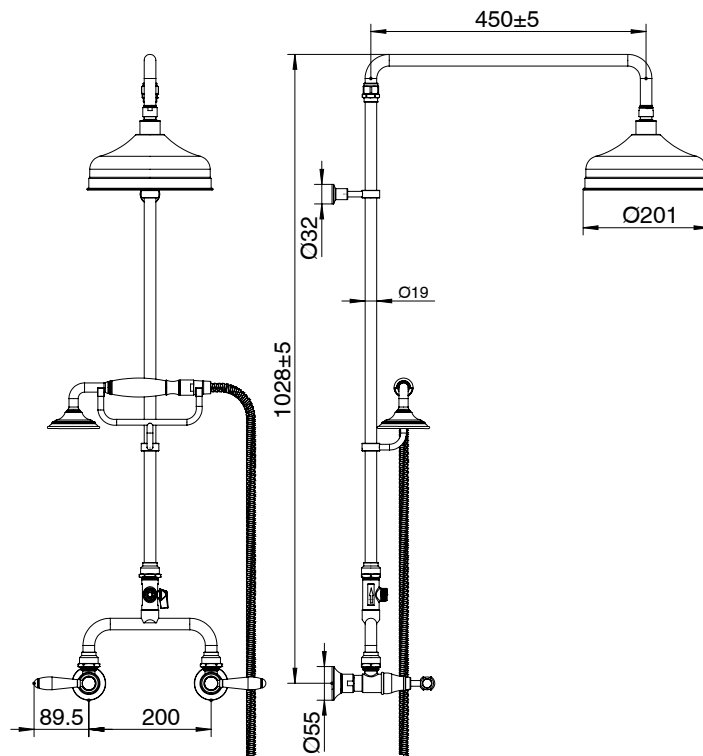

Milli Monument Edit Exposed Twin Telephone Shower Set Lever Porcelain Handles Brushed Nickel (3 Star)

4204509

SPECIFICATIONS

Recommended Use	Domestic, Hotel & Commercial
Colour	Brushed Nickel with Porcelain Handles
Finish	Brushed
Material	DR Brass
Recommended Pressure Range	150 - 500 kPa
Maximum Continuous Working Temperature	80 deg C
Suitable for Storage Tank Hot Water	Yes
Suitable for Continuous Flow Hot Water	Yes
Suitable for Gravity Feed Hot Water	No

WARRANTY

Warranty - Domestic Use	15 Years
Spare Parts & Labour	12 Months

Please refer to Warranty Page for full Terms and Conditions

Dimensions are nominal measurements only.

CLEANING RECOMMENDATIONS:

We recommend the use of soapy water or approved cleaners. This product should not be cleaned with abrasive materials. Damage caused by any improper treatment is not covered by the product warranty. Refer to Warranty Conditions

Disclaimer: Products in this specification manual must by regulation be installed by licensed and registered trade people. The manufacturer/distributor reserves the right to vary specifications or delete models from their range without prior notification. Dimensions are nominal measurements only. Dimensions and set-outs listed are correct at time of publication however the manufacturer/distributor takes no responsibility for printing errors.

Published 05/10/2022

To see the complete Milli range go to www.reece.com.au