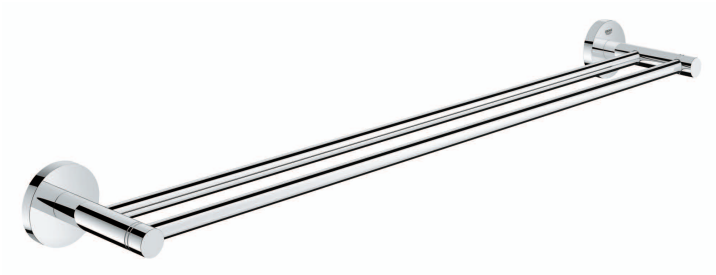

ESSENTIALS ACCESSORIES  
600MM DOUBLE TOWEL RAIL  
MODEL #40802001

Pure Freude  
an Wasser

Product Specifications

**Product Description:**

**Essentials**

Double towel rail  
material: metal  
654 mm (functional length 600 mm)  
concealed fastening  
**GROHE StarLight®** chrome finish