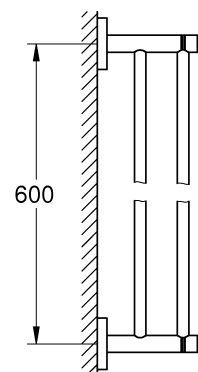

ESSENTIALS ACCESSORIES  
600MM DOUBLE TOWEL RAIL  
MODEL #40802001

Pure Freude  
an Wasser

Product Specifications

**Product Description:**

**Essentials**

Double towel rail  
material: metal  
654 mm (functional length 600 mm)  
concealed fastening  
**GROHE StarLight®** chrome finish