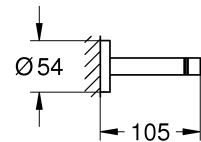

ESSENTIALS ACCESSORIES  
600MM DOUBLE TOWEL RAIL  
MODEL #40802001

Pure Freude  
an Wasser

Product Specifications

**Product Description:**

**Essentials**

Double towel rail  
material: metal  
654 mm (functional length 600 mm)  
concealed fastening  
**GROHE StarLight®** chrome finish