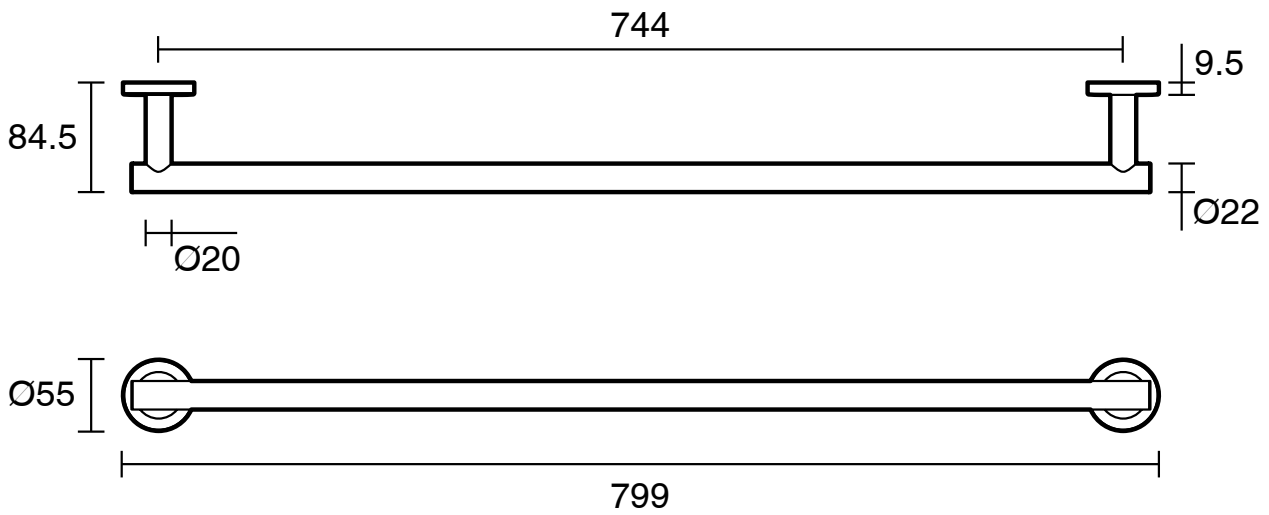

Roca Ona Single Towel Rail 800mm Matte White

15074

SPECIFICATIONS

Recommended Use	Domestic;Commercial;Hotel
Colour Category	White
Colour Finish	Matte White
Primary Material	Brass

WARRANTY

Replacement Only - Domestic Use	15
Parts Replacement Only	1
<i>Please refer to Warranty Page for full Terms and Conditions</i>	

Disclaimer: Products in this specification manual must by regulation be installed by licensed and registered trade people. The manufacturer/distributor reserves the right to vary specifications or delete models from their range without prior notification. Dimensions are nominal measurements only. Dimensions and set-outs listed are correct at time of publication however the manufacturer/distributor takes no responsibility for printing errors.