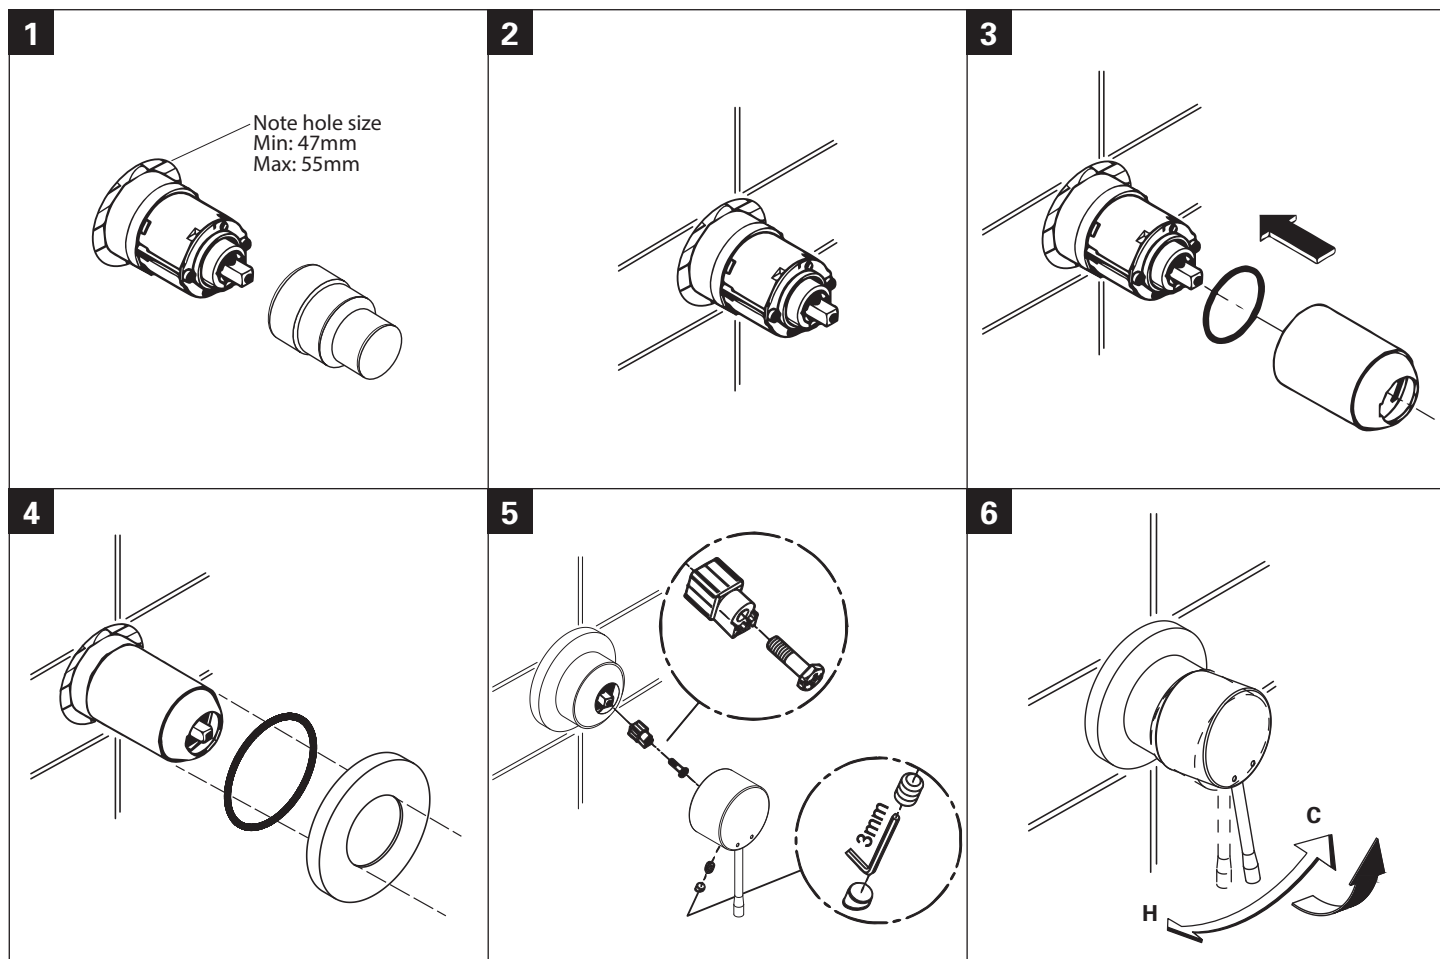

Installation instructions

Installation Instructions

Flush piping system prior and after installation of fitting thoroughly!

This product must be installed in conformance with local codes e.g. AS/NZS 3500 series of standard!

Installation and connection, see Figs [1] to [6]. Refer to the dimensional drawing above. For installation with 33962000 concealed in-wall body.
PLEASE NOTE - Face of noggins need to be positioned a minimum of 43mm & a maximum of 73mm from where the finished wall surface will end up.

Note:

When installing concealed mixer body, please note it must be mounted onto timber or solid walls using appropriate reinforcement to ensure sufficient strength.

Open cold and hot water supply and check connections for leakage!

Care

For directions on the care of this fitting, please refer to the accompanying care instructions.