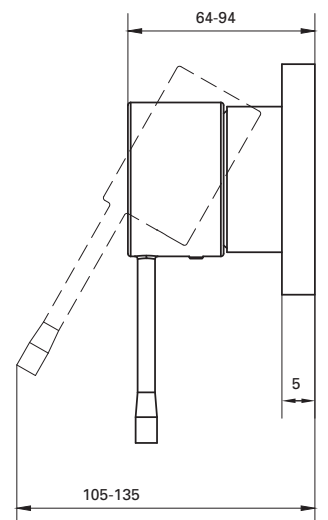

ESSENCE NEW
SINGLE LEVER SHOWER MIXER TRIMSET
MODEL #1001751

*Pure Freude
an Wasser*

Product Specifications

Product Description:
Single Lever Shower/Bath Mixer Trim-Set

Standard Specification:
Concealed Inwall Body for final installation - 32962001
Trimset only, not supplied with Concealed Body

Installation and connection, see Figs [1] to [6]. Refer to the dimensional drawing above. For installation with 33962000 concealed in-wall body.
PLEASE NOTE - Face of noggins need to be positioned a minimum of 43mm & a maximum of 73mm from where the finished wall surface will end up.