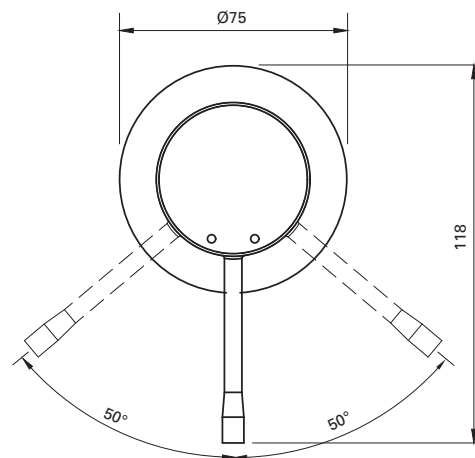

ESSENCE NEW
SINGLE LEVER SHOWER MIXER TRIMSET
MODEL #1001751

*Pure Freude
an Wasser*

Product Specifications

Product Description:
Single Lever Shower/Bath Mixer Trim-Set

Standard Specification:
Concealed Inwall Body for final installation - 32962001
Trimset only, not supplied with Concealed Body

Installation and connection, see Figs [1] to [6]. Refer to the dimensional drawing above. For installation with 33962000 concealed in-wall body.
PLEASE NOTE - Face of noggins need to be positioned a minimum of 43mm & a maximum of 73mm from where the finished wall surface will end up.