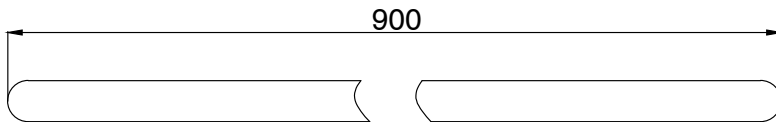

Mizu Soothe Double Towel Rail 900mm Brushed Gunmetal

2265131

SPECIFICATIONS

Recommended Use	Domestic;Hotel;Commercial
Colour Finish	Brushed Gunmetal
Primary Material	Zinc

WARRANTY

Replacement Only - Domestic Use (Years)	10
Parts Replacement Only (Years)	1

Please refer to Warranty Page for full Terms and Conditions

Dimensions are nominal measurements only.

CLEANING RECOMMENDATIONS:

We recommend the use of soapy water or approved cleaners. This product should not be cleaned with abrasive materials. Damage caused by any improper treatment is not covered by the product warranty. Refer to Warranty Conditions

Disclaimer: Products in this specification manual must by regulation be installed by licensed and registered trade people. The manufacturer/distributor reserves the right to vary specifications or delete models from their range without prior notification. Dimensions are nominal measurements only. Dimensions and set-outs listed are correct at time of publication however the manufacturer/distributor takes no responsibility for printing errors.

Published 25/11/2024

To see the complete Mizu range go to www.reece.com.au