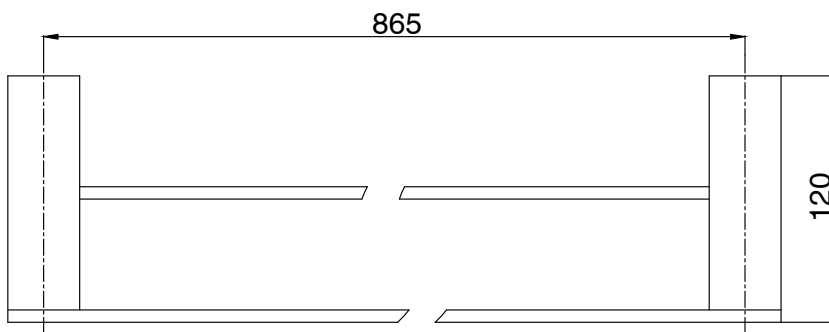

Mizu Soothe Double Towel Rail 900mm Brushed Gunmetal

2265131

SPECIFICATIONS

Recommended Use	Domestic;Hotel;Commercial
Colour Finish	Brushed Gunmetal
Primary Material	Zinc

WARRANTY

Replacement Only - Domestic Use (Years)	10
Parts Replacement Only (Years)	1

Please refer to Warranty Page for full Terms and Conditions

Dimensions are nominal measurements only.

CLEANING RECOMMENDATIONS:

We recommend the use of soapy water or approved cleaners. This product should not be cleaned with abrasive materials. Damage caused by any improper treatment is not covered by the product warranty. Refer to Warranty Conditions

Disclaimer: Products in this specification manual must by regulation be installed by licensed and registered trade people. The manufacturer/distributor reserves the right to vary specifications or delete models from their range without prior notification. Dimensions are nominal measurements only. Dimensions and set-outs listed are correct at time of publication however the manufacturer/distributor takes no responsibility for printing errors.

Published 25/11/2024

To see the complete Mizu range go to www.reece.com.au