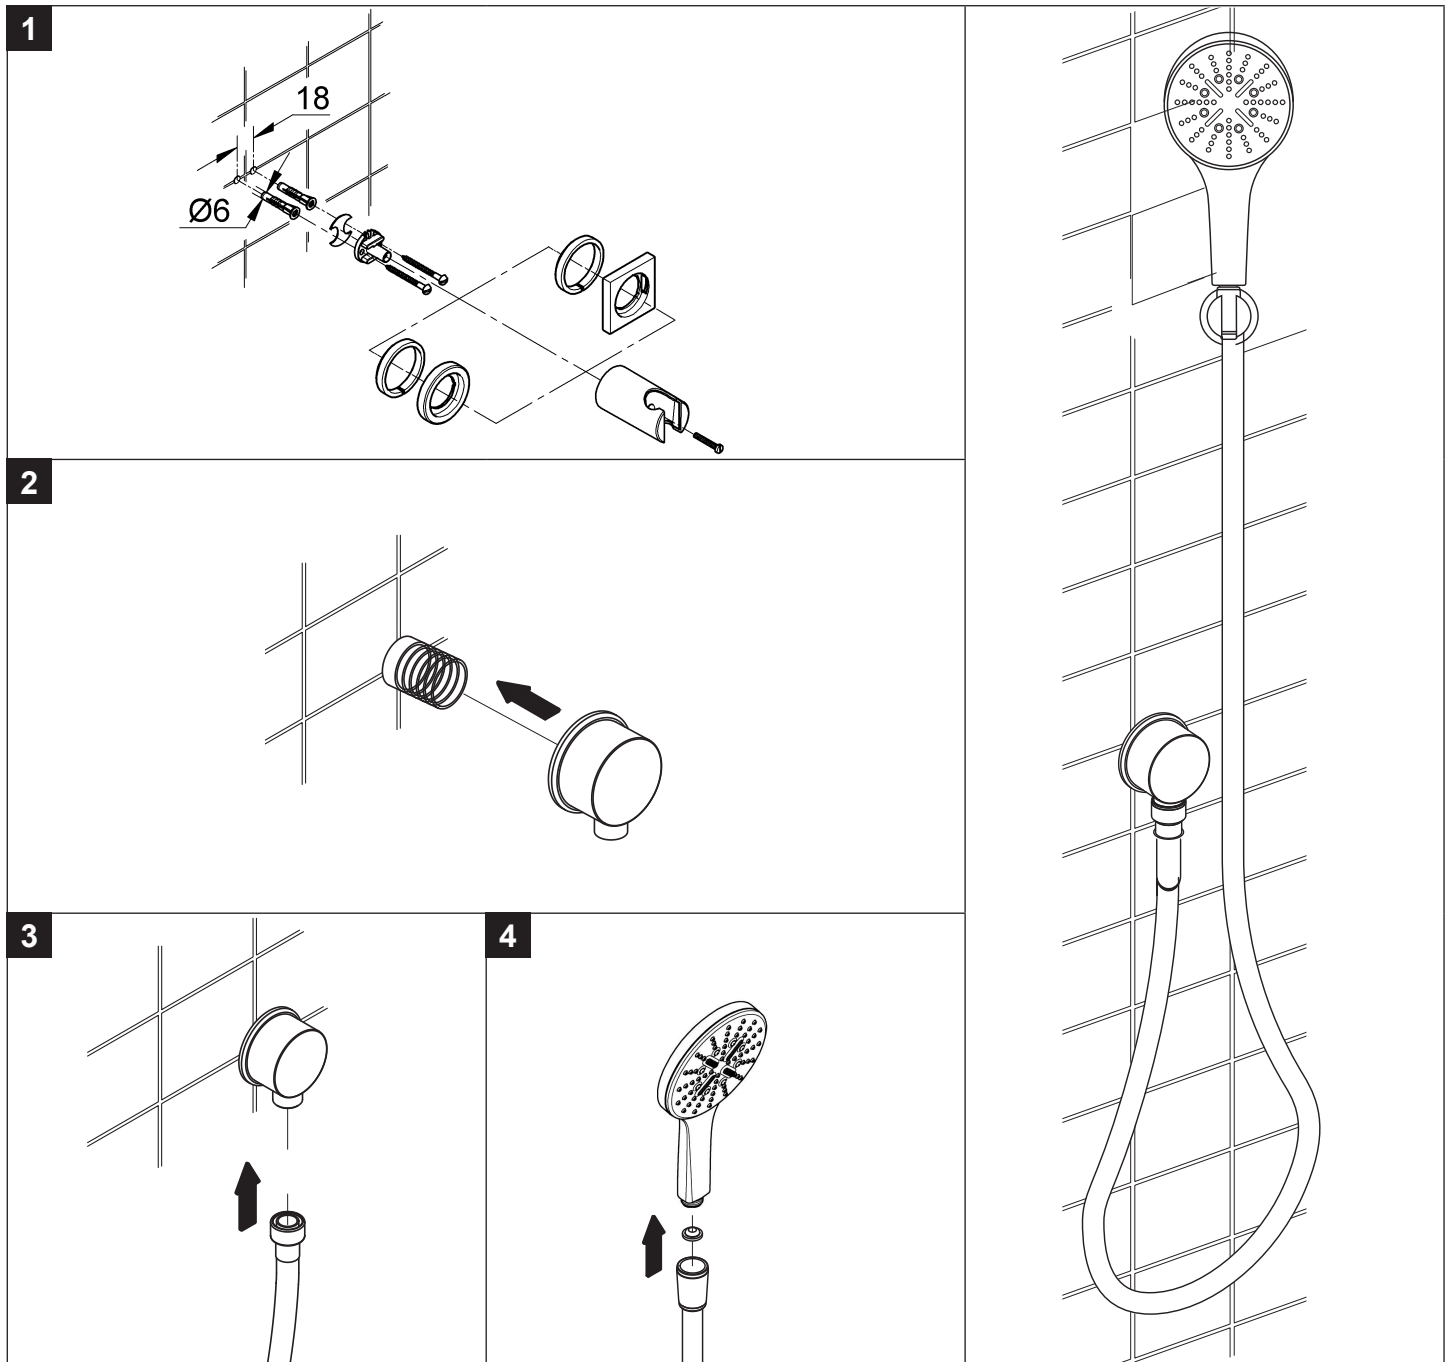

Installation

Installation Instructions

This shower is suitable for use with high pressure water applications. Using this product in conjunction with gravity-fed water heaters, low and unequal pressure supply systems, tempering valves & thermostatic mixing valves may result in unsatisfactory performance.

Suitable for High Pressure applications 150kPa – 500kPa

Care must be taken by the installing tradesperson to ensure connecting threads do not damage the flow controller when installing this product.

The installation tradesperson must ensure they install this product in accordance with AS/NZS 3500 and all other relating AS/NZS regulations that apply to the installation of this product.

Maximum static pressure of 500kPa.

For applications where 500kPa static pressure is exceeded, a suitably certified pressure limiting valve must be installed to prevent high pressure damaging this product.