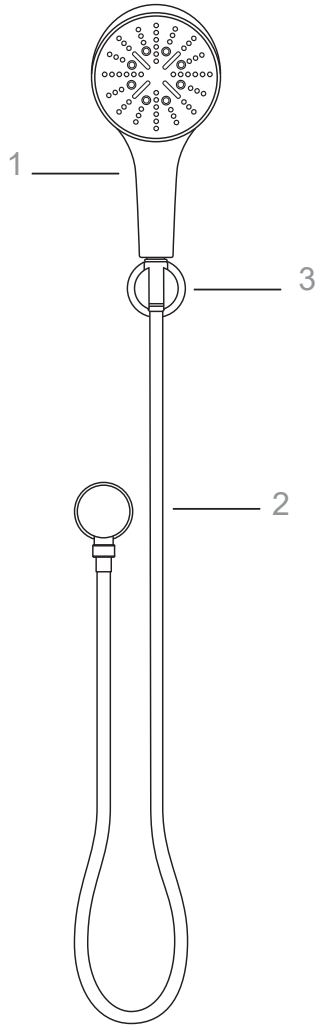

- Colour: Brushed Nickel PVD
- Spray plate: Brushed Nickel
- GROHE Rain including DripStop, Jet including DripStop, ActiveMassage
- GROHE Water Saving 9.5 l/min flow limiter
- GROHE DreamSpray perfect spray pattern
- GROHE SmartTip showering spray selection via push of a ring
- GROHE Long-Life finish
- SpeedClean anti-lime system
- Inner WaterGuide for a longer life
- Universal mounting system, fitting all standard shower hoses
- Suitable for instantaneous heater

Suitable for High Pressure applications 150kPa – 500kPa

Care must be taken by the installing tradesperson to ensure connecting threads do not damage the flow controller when installing this product.

The installation tradesperson must ensure they install this product in accordance with AS/NZS 3500 and all other relating AS/NZS regulations that apply to the installation of this product.

RAINSHOWER SMARTACTIVE
130MM 3 FUNCTION HAND SHOWER
MODEL # 4303002

Pure Freude
an Wasser

Spare Parts

| Pos.-nr. | Product Description | Order-nr. | Units per package |
|----------|---------------------|-----------|-------------------|
| 1 | Hand piece | 414837ENC | 1 |
| 2 | Hose | 28362BE1 | 1 |
| 3 | Wall Bracket | 27074EN0 | 1 |