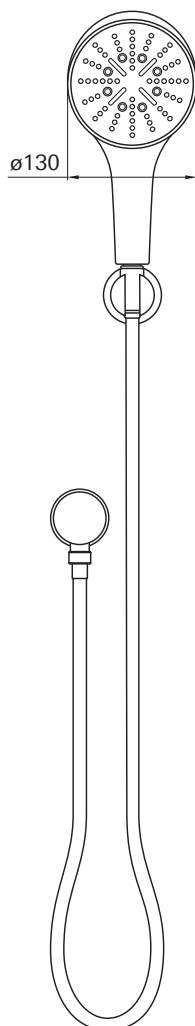

RAINSHOWER SMARTACTIVE

130MM 3 FUNCTION HAND SHOWER

MODEL #4303002

Product Specifications

Pure Freude
an Wasser

GROHE

Product Description:

Rainshower Smartactive hand shower kit

- Colour: Brushed Nickel PVD
- Spray plate: Brushed Nickel
- GROHE Rain including DripStop, Jet including DripStop, ActiveMassage
- GROHE Water Saving 9.5 l/min flow limiter
- GROHE DreamSpray perfect spray pattern
- GROHE SmartTip showering spray selection via push of a ring
- GROHE Long-Life finish
- SpeedClean anti-lime system
- Inner WaterGuide for a longer life
- Universal mounting system, fitting all standard shower hoses
- Suitable for instantaneous heater