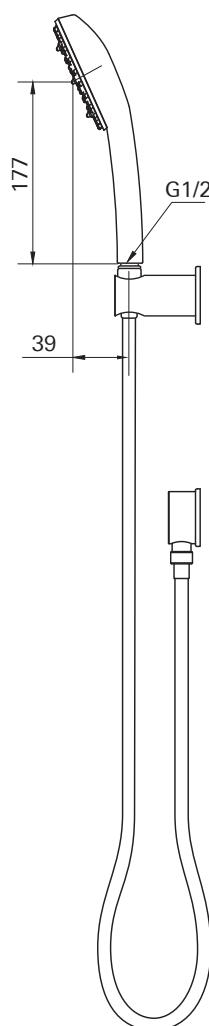

RAINSHOWER SMARTACTIVE

130MM 3 FUNCTION HAND SHOWER

MODEL #4303002

Product Specifications

Pure Freude
an Wasser

GROHE

Product Description:

Rainshower Smartactive hand shower kit

- Colour: Brushed Nickel PVD
- Spray plate: Brushed Nickel
- GROHE Rain including DripStop, Jet including DripStop, ActiveMassage
- GROHE Water Saving 9.5 l/min flow limiter
- GROHE DreamSpray perfect spray pattern
- GROHE SmartTip showering spray selection via push of a ring
- GROHE Long-Life finish
- SpeedClean anti-lime system
- Inner WaterGuide for a longer life
- Universal mounting system, fitting all standard shower hoses
- Suitable for instantaneous heater