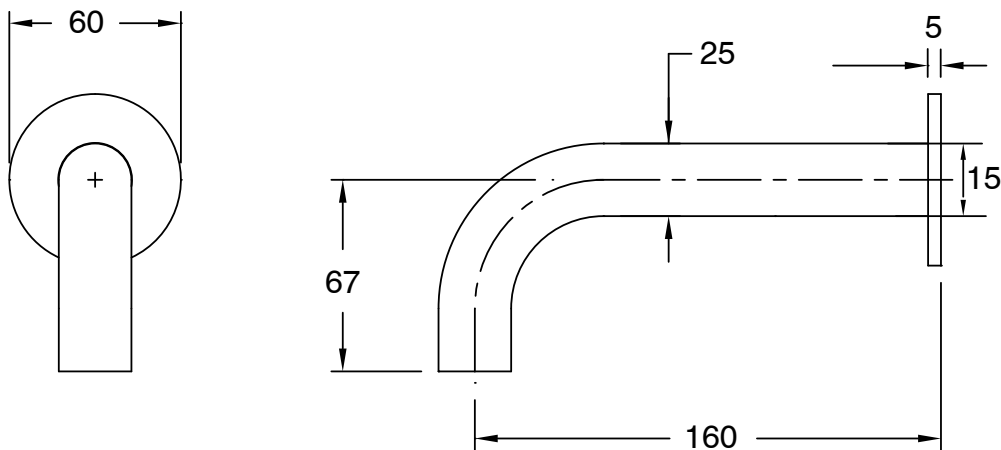

SUSSEX

Sussex Pure Wall Basin Outlet 160mm Chrome (3 Star)

2263284

SPECIFICATIONS	
Recommended Use	Residential;Commercial
Colour Finish	Polished Chrome
Primary Material	DR Brass
Recommended Pressure Range	150 - 500 kPa as per AS3500
Max Continuous Working Temperature (deg C)	65
Min Continuous Working Temperature (deg C)	1
WARRANTY	
Residential Use (Years)	40
Commercial Use (Years)	10
<i>Please refer to Sussex Warranty page for full Terms and Conditions</i>	