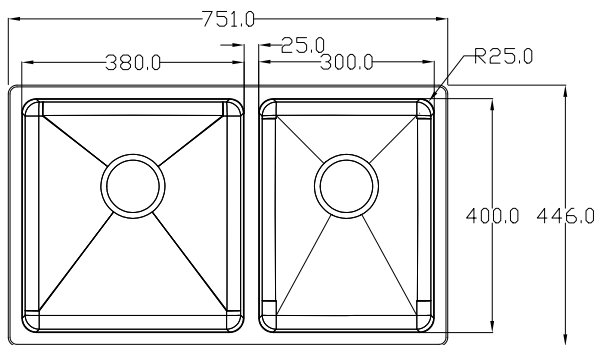

### SPECIFICATIONS

Recommended Use	Domestic, hotel and commercial
Material	Stainless Steel (304 Grade)
Gauge	1.2 mm
Finish	Satin
Bowl Type	1 & 3/4 Bowl
Bowl Configuration	No Drainer
Sink Installation	Inset / Undermount
Waste Type	Basket Waste
Overflow Configuration	No Overflow
Sink Formation	Welded
Taphole Configuration	No Taphole
Fixing	Clipping System

Due to plating process, colour may differ slightly between sinks.

Dimensions are nominal measurements only.