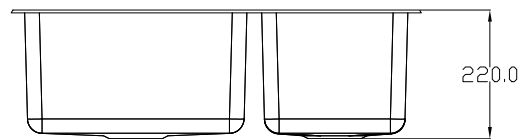

### SPECIFICATIONS

Recommended Use	Domestic, hotel and commercial
Material	Stainless Steel (304 Grade)
Gauge	1.2 mm
Finish	Satin
Bowl Type	1 & 3/4 Bowl
Bowl Configuration	No Drainer
Sink Installation	Inset / Undermount
Waste Type	Basket Waste
Overflow Configuration	No Overflow
Sink Formation	Welded
Taphole Configuration	No Taphole
Fixing	Clipping System

Due to plating process, colour may differ slightly between sinks.

Dimensions are nominal measurements only.