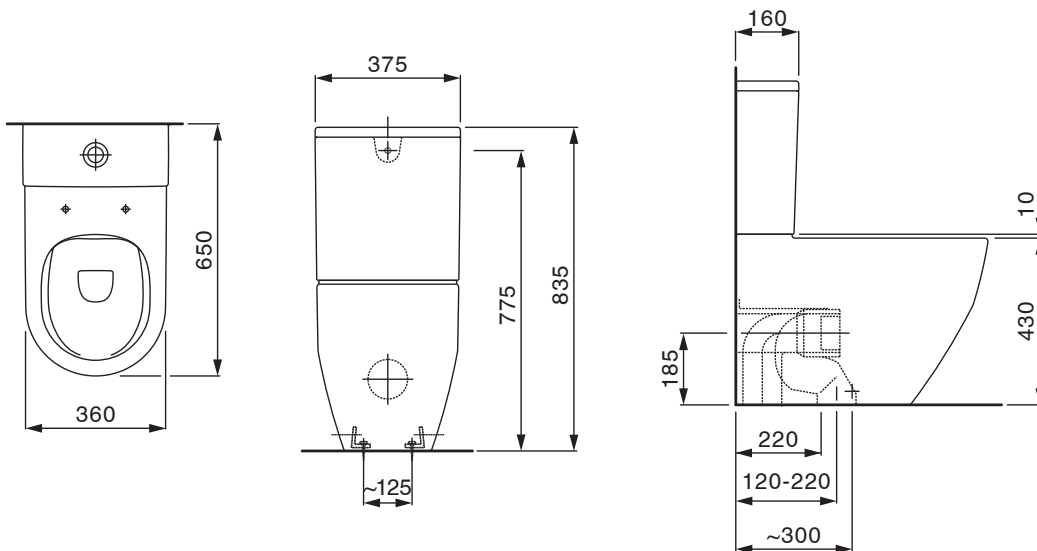

LAUFEN Pro A Rimless Close Coupled Back to Wall Pan (4 Star)

9509868

SPECIFICATIONS	
Recommended Use	Domestic;Hotel;Commercial
Pan Material	Vitreous China
Weight of Pan (kg)	38
Rim Configuration	Rimless
Toilet Configuration	Close Coupled;Back to Wall
Pan Outlet Type	S Trap with Supplied Conversion Bend
Water Inlet Position	Back
Mounting	Floor
Toilet Seat Included	No
WARRANTY	
Warranty - Domestic Use (Years)	15
Spare Parts & Labour (Years)	1
<i>Please refer to Warranty Page for full Terms and Conditions</i>	

Disclaimer: Products in this specification manual must by regulation be installed by licensed and registered trade people. The manufacturer/distributor reserves the right to vary specifications or delete models from their range without prior notification. Dimensions are nominal measurements only. Dimensions and set-outs listed are correct at time of publication however the manufacturer/distributor takes no responsibility for printing errors.