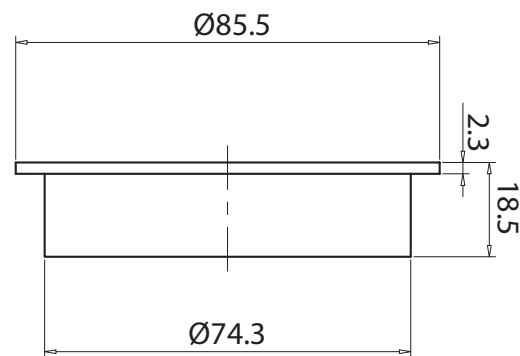

Mizu Drift Brass Trapscrew Grate Round 80mm Matte Black

246024

SPECIFICATIONS

Recommended Use	Domestic, Hotel & Commercial
Material	Brass
Colour	Matte Black
Finish	Matte

WARRANTY

Replacement Only - Domestic Use	12 Months

Please refer to Warranty Page for full Terms and Conditions

Dimensions are nominal measurements only.

CLEANING RECOMMENDATIONS:

We recommend using a soft cloth or moist sponge with soapy water or mild detergent. Rinse with clean water, towel dry after cleaning. Clean regularly to protect surface finish. Do not use chemical or abrasive cleaners, avoid using a scrubbing brush or scourer sponge to clean. A soft brush can be used for hard to reach places. Damage caused by any improper treatment is not covered by the product warranty. Refer to Warranty Conditions.

Disclaimer: Products in this specification manual must by regulation be installed by licensed and registered trade people. The manufacturer/distributor reserves the right to vary specifications or delete models from their range without prior notification. Dimensions are nominal measurements only. Dimensions and set-outs listed are correct at time of publication however the manufacturer/distributor takes no responsibility for printing errors.

Published 22/12/2021

To see the complete Mizu range go to www.reece.com.au