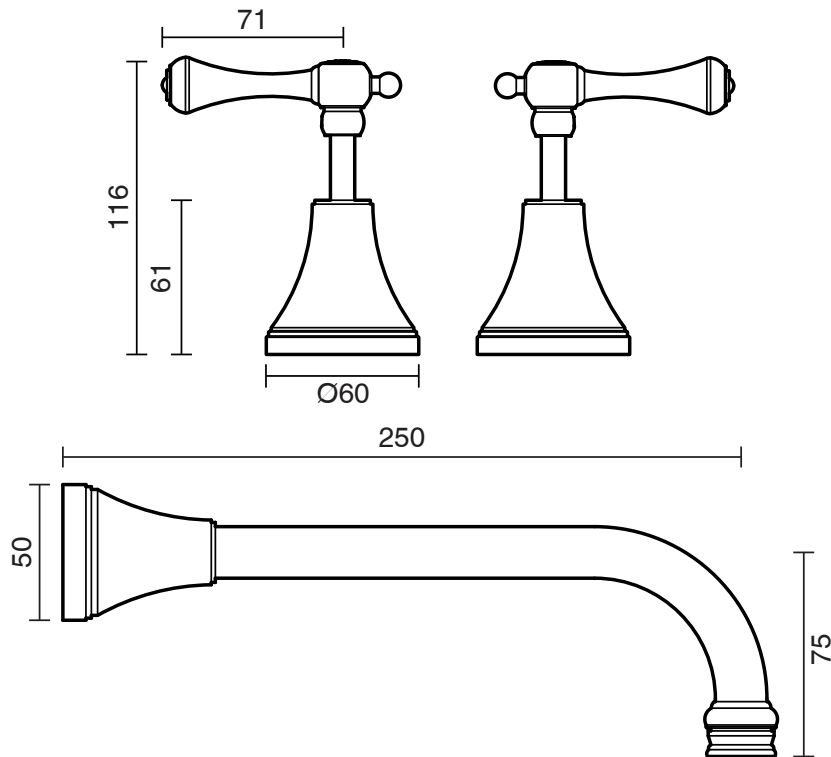

WARRANTY

Warranty - Domestic Use	10 Years
Spare Parts & Labour	12 Months

Please refer to Warranty Page for full Terms and Conditions

Dimensions are nominal measurements only.

CLEANING RECOMMENDATIONS:

We recommend the use of soapy water or approved cleaners. This product should not be cleaned with abrasive materials. Damage caused by any improper treatment is not covered by the product warranty. Refer to Warranty Conditions

Disclaimer: Products in this specification manual must by regulation be installed by licensed and registered trade people. The manufacturer/distributor reserves the right to vary specifications or delete models from their range without prior notification. Dimensions are nominal measurements only. Dimensions and set-outs listed are correct at time of publication however the manufacturer/distributor takes no responsibility for printing errors.

Published 12/10/2023

To see the complete Kado range go to www.reece.com.au