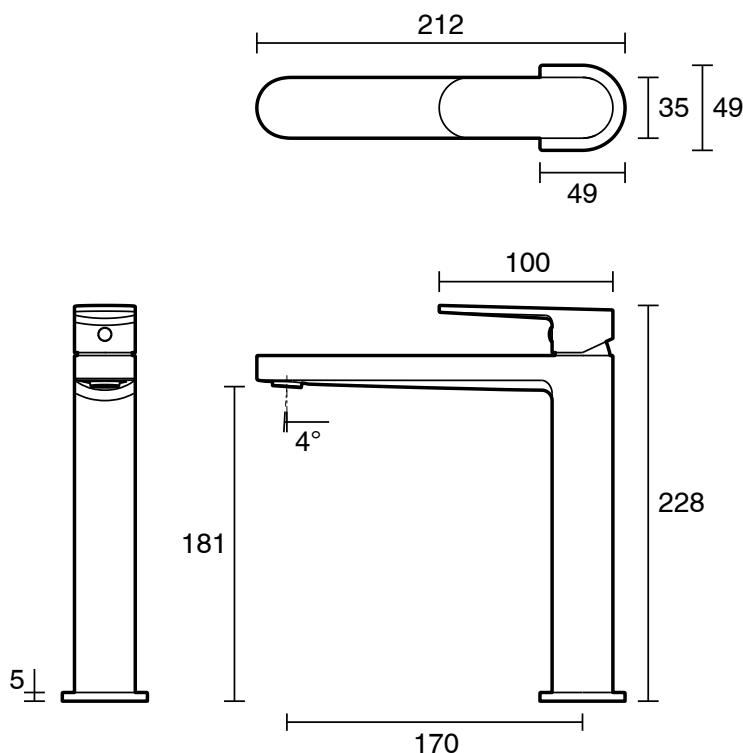

## Mizu Soothe MK2 Medium Height Basin Mixer Brushed Nickel (6 Star)

2265209

SPECIFICATIONS	
Recommended Use	Domestic;Commercial;Hotel
Colour Category	Nickel
Colour Finish	Brushed Nickel
Primary Material	Lead Free Brass
Hot Water Unit Suitability	Storage Tank;Continuous Flow
WARRANTY	
Warranty - Domestic Use (Years)	10
Spare Parts & Labour (Years)	1
<i>Please refer to Warranty Page for full Terms and Conditions</i>	

Dimensions are nominal measurements only.