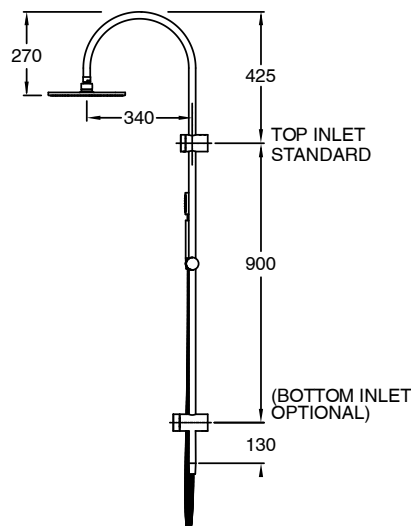

Milli

Milli Mood Edit Twin Rail Shower 250mm Curved with Top or Bottom Rail Water Inlet PVD Brushed Gold (3 Star)
9510978

SPECIFICATIONS	
Recommended Use	Domestic;Hotel;Commercial
Colour Finish	Brushed Gold
Primary Material	DR Brass
Recommended Pressure Range	150 - 500 kPa as per AS3500
Max Continuous Working Temperature (deg C)	65
Min Continuous Working Temperature (deg C)	5
Hot Water Unit Suitability	Storage Tank;Continuous Flow
WARRANTY	
Warranty - Domestic Use (Years)	15
Spare Parts & Labour (Years)	1
<i>Please refer to Warranty Page for full Terms and Conditions</i>	