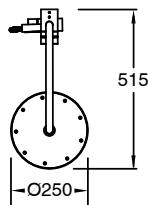

Milli

Milli Mood Edit Twin Rail Shower 250mm Curved with Top or Bottom Rail Water Inlet PVD Brushed Gold (3 Star)
9510978

SPECIFICATIONS	
Recommended Use	Domestic;Hotel;Commercial
Colour Finish	Brushed Gold
Primary Material	DR Brass
Recommended Pressure Range	150 - 500 kPa as per AS3500
Max Continuous Working Temperature (deg C)	65
Min Continuous Working Temperature (deg C)	5
Hot Water Unit Suitability	Storage Tank;Continuous Flow
WARRANTY	
Warranty - Domestic Use (Years)	15
Spare Parts & Labour (Years)	1
<i>Please refer to Warranty Page for full Terms and Conditions</i>	

Disclaimer: Products in this specification manual must by regulation be installed by licensed and registered trade people. The manufacturer/distributor reserves the right to vary specifications or delete models from their range without prior notification. Dimensions are nominal measurements only. Dimensions and set-outs listed are correct at time of publication however the manufacturer/distributor takes no responsibility for printing errors.