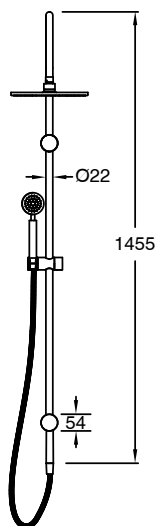

Milli

Milli Mood Edit Twin Rail Shower 250mm Curved with Top or Bottom Rail Water Inlet PVD Brushed Gold (3 Star)
9510978

SPECIFICATIONS	
Recommended Use	Domestic;Hotel;Commercial
Colour Finish	Brushed Gold
Primary Material	DR Brass
Recommended Pressure Range	150 - 500 kPa as per AS3500
Max Continuous Working Temperature (deg C)	65
Min Continuous Working Temperature (deg C)	5
Hot Water Unit Suitability	Storage Tank;Continuous Flow
WARRANTY	
Warranty - Domestic Use (Years)	15
Spare Parts & Labour (Years)	1
<i>Please refer to Warranty Page for full Terms and Conditions</i>	