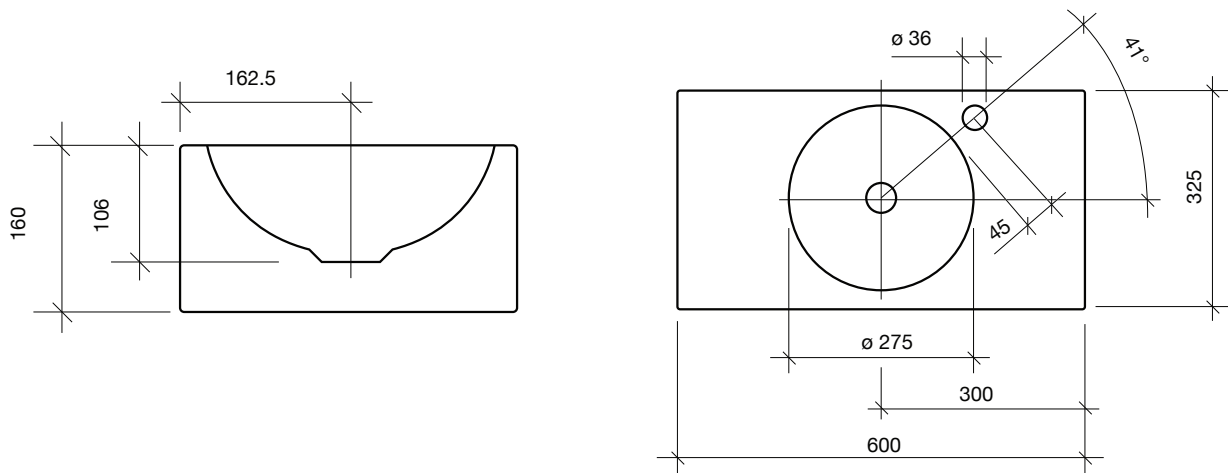

WARRANTY

Warranty - Domestic Use	15 Years
Spare Parts & Labour	12 Months

Please refer to Warranty Page for full Terms and Conditions