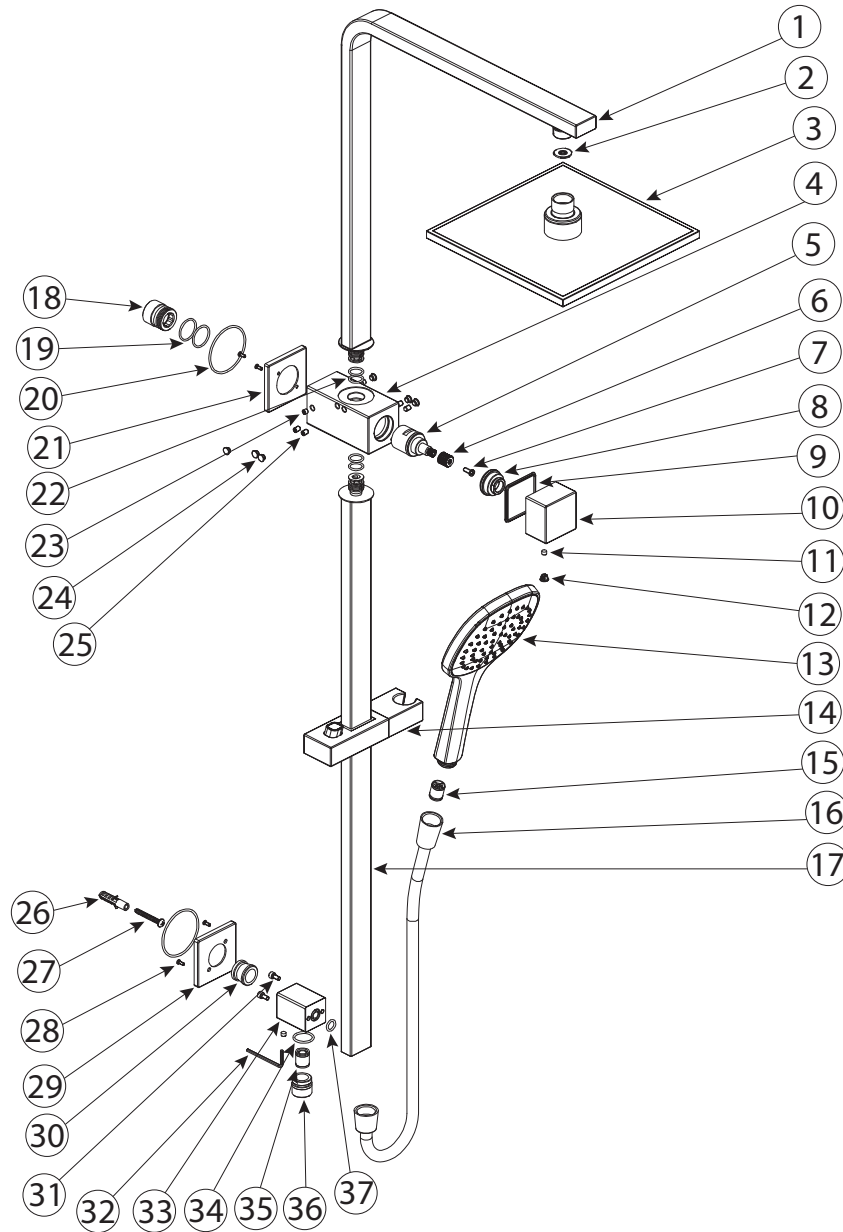

mizu

Mizu Bloc MK2 Twin Waterrail 200mm ABS Overhead Matte Black (3*)

Number	Part
1	Overhead Rail
2	Flow Regulator
3	Showerhead
4	Diverter Body
5	Headwork
6	Gear Sleeve
7	Screw
8	Bonnet
9	Friction Ring
10	Handle
11	Screw
12	Plug

13	Handshower
14	Slider Bracket
15	Check Valve with Flow Regulator
16	Shower Hose
17	Bottom Rail
18	Water Inlet Connection
19-20	O-Ring
21	Wall Flange
22	O-Ring
23	Screw
24	Silicone Plug
25	Screw

26	Expansion Screw
27	Self Tapping Screw
28	Screw
29	Wall Flange
30	Bottom Rail Fixing
31	Screw
32	Spanner
33	Wall Bracket
34	O-Ring
35	Check Valve
36	Flexible Hose Connector
37	O-Ring