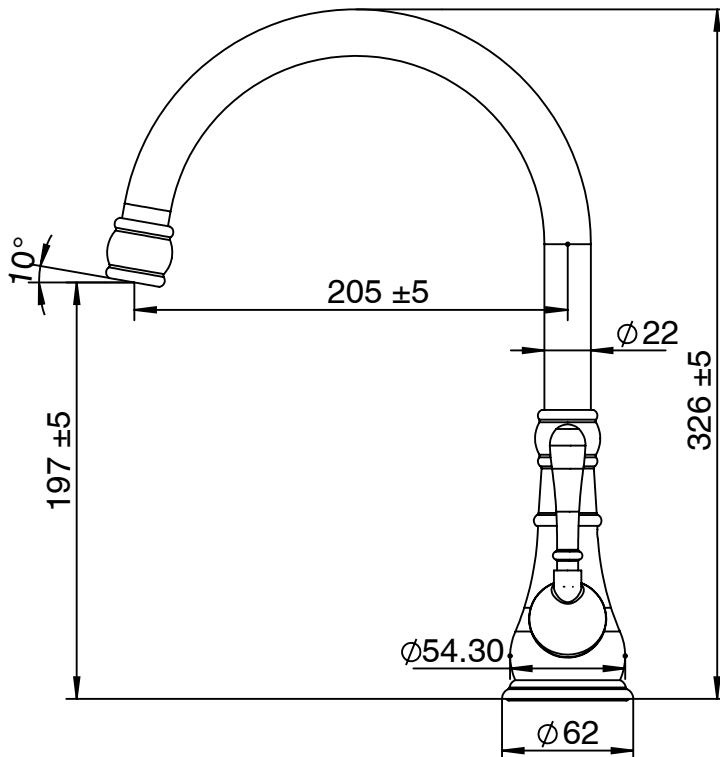

Milli

Milli Voir Sink Mixer Matte Black (4 Star)

2265419

SPECIFICATIONS

Recommended Use	Domestic, hotel and commercial
Colour	Matte Black
Material	DR Brass
Recommended Pressure Range	150 - 500 kPa
Max Continuous Working Pressure	500 kPa
Max Continuous Working Temperature	80 deg C
Suitable for Storage Tank Hot Water	Yes
Suitable for Continuous Flow Hot Water	Yes
Suitable for Gravity Feed Hot Water	No

WARRANTY

Warranty - Domestic Use	15 Years
Spare Parts & Labour	12 Months

Please refer to Warranty Page for full Terms and Conditions

Dimensions are nominal measurements only.

CLEANING RECOMMENDATIONS:

We recommend the use of soapy water or approved cleaners. This product should not be cleaned with abrasive materials. Damage caused by any improper treatment is not covered by the product warranty. Refer to Warranty Conditions

Disclaimer: Products in this specification manual must by regulation be installed by licensed and registered trade people. The manufacturer/distributor reserves the right to vary specifications or delete models from their range without prior notification. Dimensions are nominal measurements only. Dimensions and set-outs listed are correct at time of publication however the manufacturer/distributor takes no responsibility for printing errors.

Published 01/06/2020

To see the complete Milli range go to www.reece.com.au