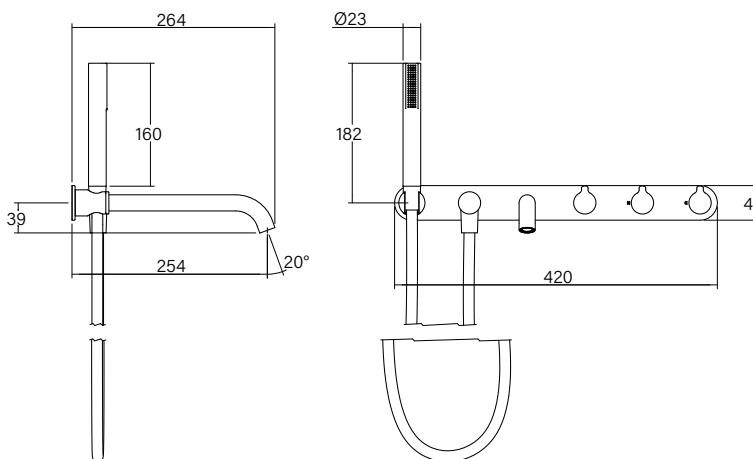

Faucet Strommen Vara Fin Wall Bath Tap Set with Hand Shower Kit Matte Black (3 Star) Lead Free

40032

SPECIFICATIONS

Recommended Use	Domestic; Commercial; Hotel
Colour Finish	Matte Black
Primary Material	DR Brass
Recommended Pressure Range	300 - 500 kPa
Max Continuous Working Temperature (deg C)	65
Min Continuous Working Temperature (deg C)	5
Hot Water Unit Suitability	Storage Tank, Continuous Flow

WARRANTY

Warranty - Domestic Use (Years)	40
Spare Parts & Labour (Years)	10

Please refer to Warranty Page for full Terms and Conditions

Dimensions are nominal measurements only.

CLEANING RECOMMENDATIONS:

We recommend the use of soapy water or approved cleaners. This product should not be cleaned with abrasive materials. Damage caused by any improper treatment is not covered by the product warranty. Refer to Warranty Conditions

Disclaimer: Products in this specification manual must by regulation be installed by licensed and registered trade people. The manufacturer/distributor reserves the right to vary specifications or delete models from their range without prior notification. Dimensions are nominal measurements only. Dimensions and set-outs listed are correct at time of publication however the manufacturer/distributor takes no responsibility for printing errors.

Published 11/02/2026