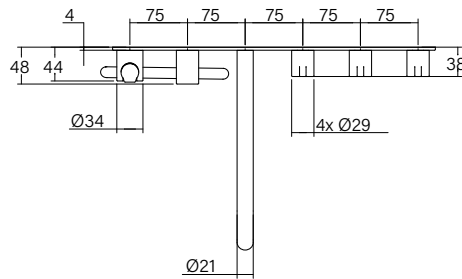

Faucet Strommen Vara Fin Wall Bath Tap Set with Hand Shower Kit Matte Black (3 Star) Lead Free

40032

SPECIFICATIONS

Recommended Use	Domestic; Commercial; Hotel
Colour Finish	Matte Black
Primary Material	DR Brass
Recommended Pressure Range	300 - 500 kPa
Max Continuous Working Temperature (deg C)	65
Min Continuous Working Temperature (deg C)	5
Hot Water Unit Suitability	Storage Tank, Continuous Flow

WARRANTY

Warranty - Domestic Use (Years)	40
Spare Parts & Labour (Years)	10

Please refer to Warranty Page for full Terms and Conditions

Dimensions are nominal measurements only.

CLEANING RECOMMENDATIONS:

We recommend the use of soapy water or approved cleaners. This product should not be cleaned with abrasive materials. Damage caused by any improper treatment is not covered by the product warranty. Refer to Warranty Conditions

Disclaimer: Products in this specification manual must by regulation be installed by licensed and registered trade people. The manufacturer/distributor reserves the right to vary specifications or delete models from their range without prior notification. Dimensions are nominal measurements only. Dimensions and set-outs listed are correct at time of publication however the manufacturer/distributor takes no responsibility for printing errors.

Published 11/02/2026