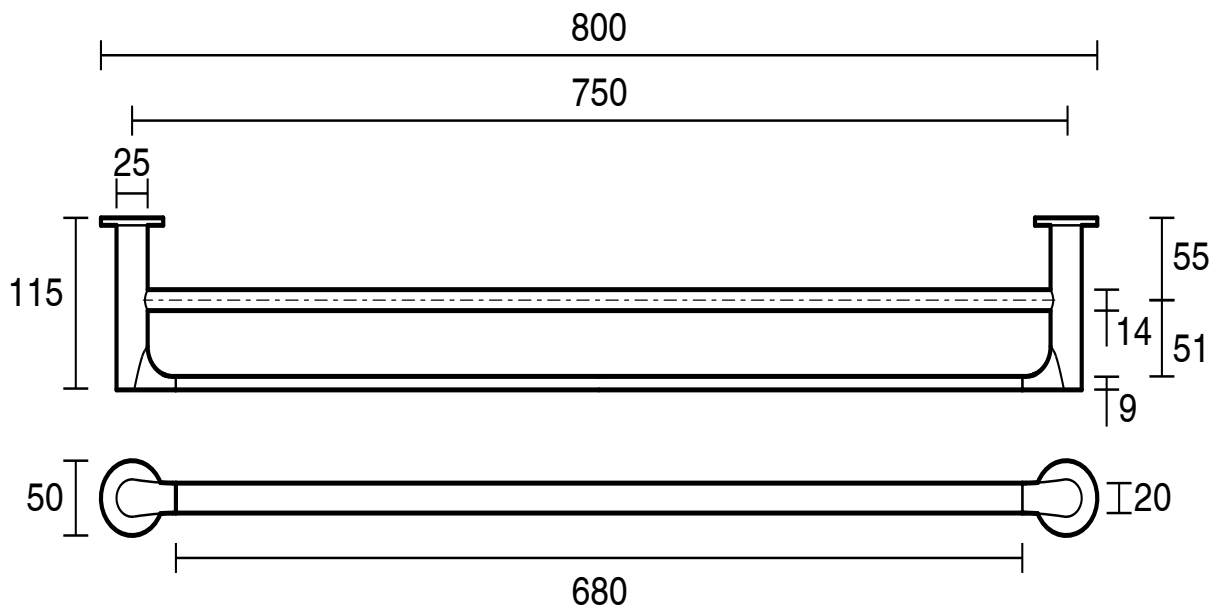

mizu

Mizu Silk Double Towel Rail 750mm Matte Black

2263986

SPECIFICATIONS

Recommended Use	Domestic, Hotel & Commercial
Colour	Matte Black
Material	Zinc

WARRANTY

Replacement Only - Domestic Use 10 Years

Please refer to Warranty Page for full Terms and Conditions