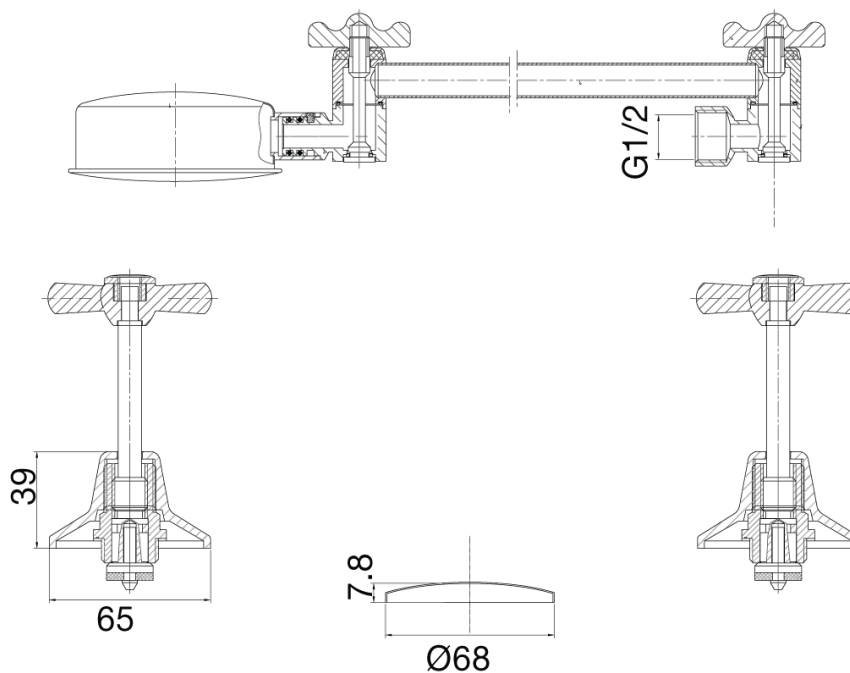

Posh Bristol Shower Set White / Chrome (3 Star)

2205923

SPECIFICATIONS	
Recommended Use	Domestic;Hotel;Commercial
Colour Finish	White;Chrome
Primary Material	DR Brass
Recommended Pressure Range	150 - 500 kPa as per AS3500
Max Continuous Working Temperature (deg C)	80
Min Continuous Working Temperature (deg C)	5
Hot Water Unit Suitability	Storage Tank;Continuous Flow
WARRANTY	
Warranty - Domestic Use (Years)	10
Spare Parts & Labour (Years)	1
<i>Please refer to Warranty Page for full Terms and Conditions</i>	