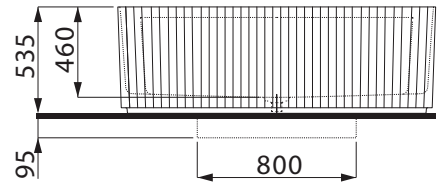

LAUFEN Sonar Freestanding Bath 1600mm with Overflow Waste with Textured Exterior Surface White

9509858

SPECIFICATIONS

Recommended Use	Domestic, Hotel & Commercial
Material	Solid Surface
Colour	White
Capacity	240 ltr
Weight	130 kg
Overflow Configuration	Integrated Overflow
Plug & Waste	Included

WARRANTY

Warranty - Domestic Use	15 Years
Spare Parts & Labour	12 Months

Please refer to Warranty Page for full Terms and Conditions

Dimensions are nominal measurements only.

CLEANING RECOMMENDATIONS:

We recommend the use of soapy water or approved cleaners. This product should not be cleaned with abrasive materials. Damage caused by any improper treatment is not covered by the product warranty. Refer to Warranty Conditions

Disclaimer: Products in this specification manual must by regulation be installed by licensed and registered trade people. The manufacturer/distributor reserves the right to vary specifications or delete models from their range without prior notification. Dimensions are nominal measurements only. Dimensions and set-outs listed are correct at time of publication however the manufacturer/distributor takes no responsibility for printing errors.

Published 08/06/2021

To see the complete LAUFEN range go to www.reece.com.au