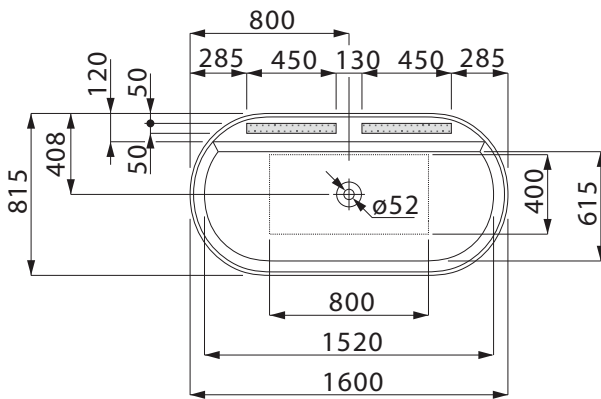

LAUFEN Sonar Freestanding Bath 1600mm with Overflow Waste with Textured Exterior Surface White

9509858

SPECIFICATIONS

Recommended Use	Domestic, Hotel & Commercial
Material	Solid Surface
Colour	White
Capacity	240 ltr
Weight	130 kg
Overflow Configuration	Integrated Overflow
Plug & Waste	Included

WARRANTY

Warranty - Domestic Use	15 Years
Spare Parts & Labour	12 Months

Please refer to Warranty Page for full Terms and Conditions

Dimensions are nominal measurements only.

CLEANING RECOMMENDATIONS:

We recommend the use of soapy water or approved cleaners. This product should not be cleaned with abrasive materials. Damage caused by any improper treatment is not covered by the product warranty. Refer to Warranty Conditions

Disclaimer: Products in this specification manual must by regulation be installed by licensed and registered trade people. The manufacturer/distributor reserves the right to vary specifications or delete models from their range without prior notification. Dimensions are nominal measurements only. Dimensions and set-outs listed are correct at time of publication however the manufacturer/distributor takes no responsibility for printing errors.

Published 08/06/2021

To see the complete LAUFEN range go to www.reece.com.au