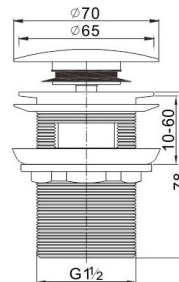

LAUFEN Sonar Freestanding Bath 1600mm with Overflow Waste with Textured Exterior Surface White

9509858

SPECIFICATIONS

Recommended Use	Domestic, Hotel & Commercial
Material	Solid Surface
Colour	White
Capacity	240 ltr
Weight	130 kg
Overflow Configuration	Integrated Overflow
Plug & Waste	Included

WARRANTY

Warranty - Domestic Use	15 Years
Spare Parts & Labour	12 Months

Please refer to Warranty Page for full Terms and Conditions

Dimensions are nominal measurements only.

CLEANING RECOMMENDATIONS:

We recommend the use of soapy water or approved cleaners. This product should not be cleaned with abrasive materials. Damage caused by any improper treatment is not covered by the product warranty. Refer to Warranty Conditions

Disclaimer: Products in this specification manual must by regulation be installed by licensed and registered trade people. The manufacturer/distributor reserves the right to vary specifications or delete models from their range without prior notification. Dimensions are nominal measurements only. Dimensions and set-outs listed are correct at time of publication however the manufacturer/distributor takes no responsibility for printing errors.

Published 08/06/2021

To see the complete LAUFEN range go to www.reece.com.au