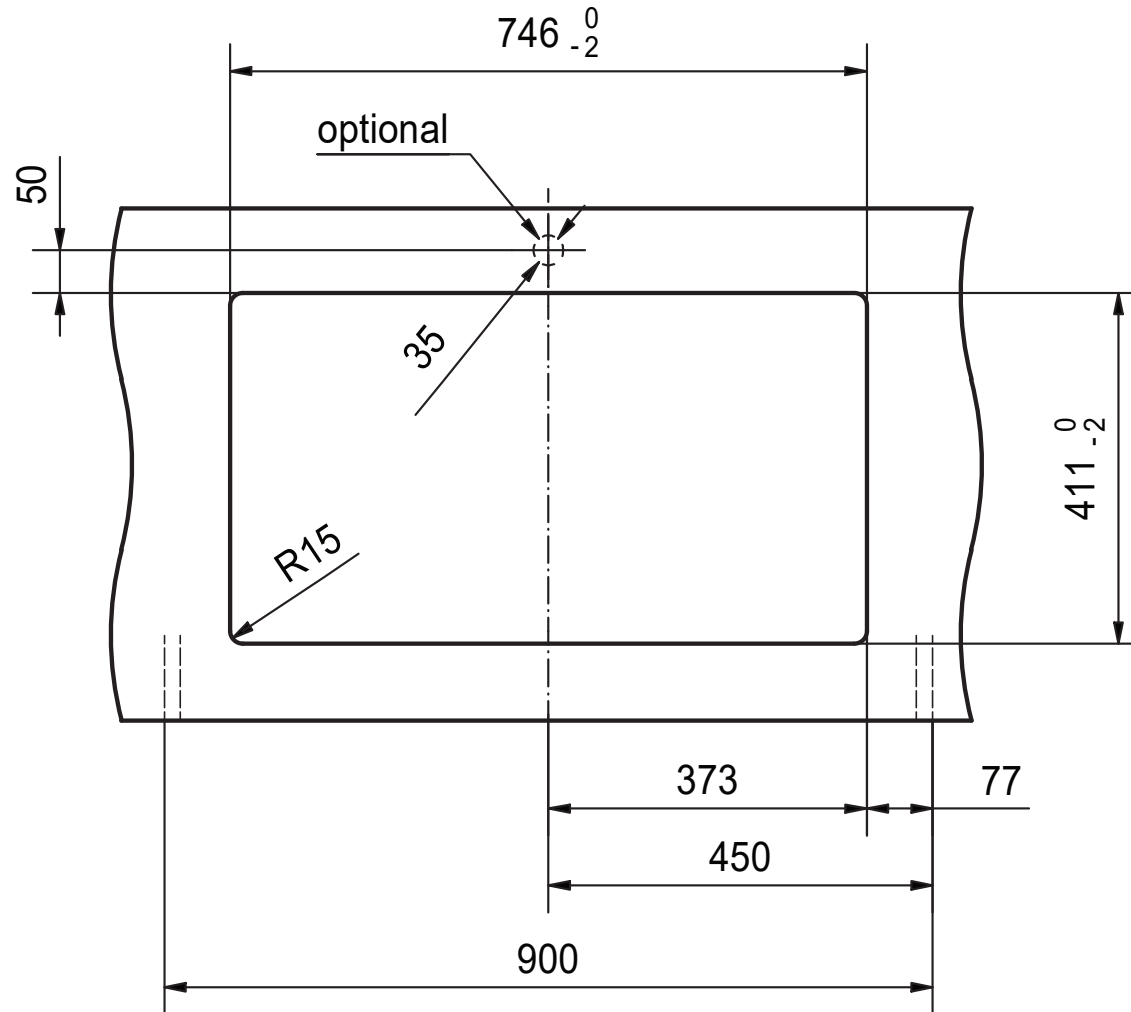

**Franke City Fragranite Double  
Bowl 360mm Bowl + 360mm Bowl  
Undermount Sink**

**Important: This cut-out template is for guideline purpose only, always use template supplied with the product.**