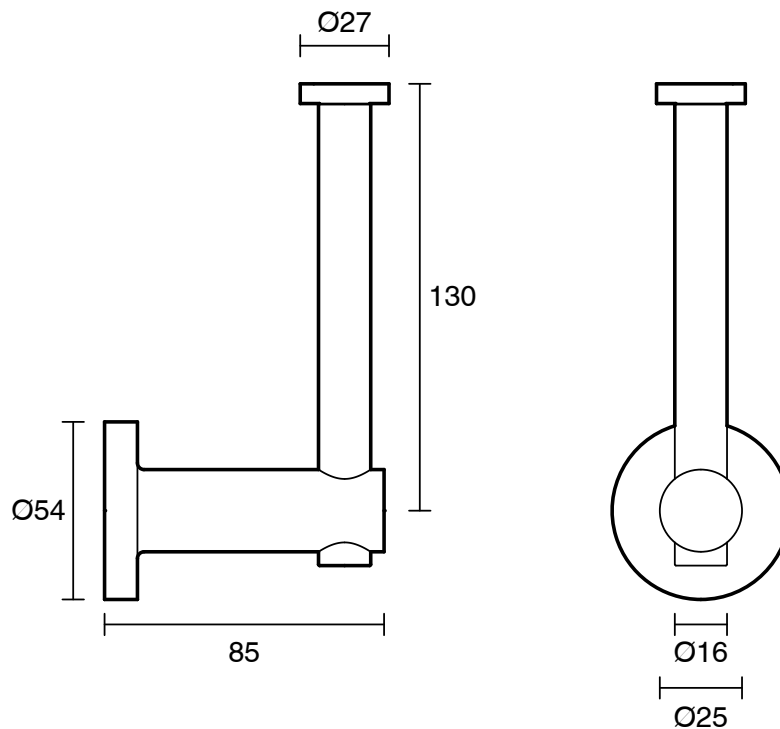

S U S S E X

Sussex Scala Spare Toilet Roll Holder Chrome

2262931

SPECIFICATIONS	
Recommended Use	Domestic;Hotel;Commercial
Colour Finish	Polished Chrome
Primary Material	Brass
WARRANTY	
Replacement Only - Domestic Use (Years)	15
Parts Replacement Only (Years)	15
<i>Please refer to Warranty Page for full Terms and Conditions</i>	

Disclaimer: Products in this specification manual must by regulation be installed by licensed and registered trade people. The manufacturer/distributor reserves the right to vary specifications or delete models from their range without prior notification. Dimensions are nominal measurements only. Dimensions and set-outs listed are correct at time of publication however the manufacturer/distributor takes no responsibility for printing errors.