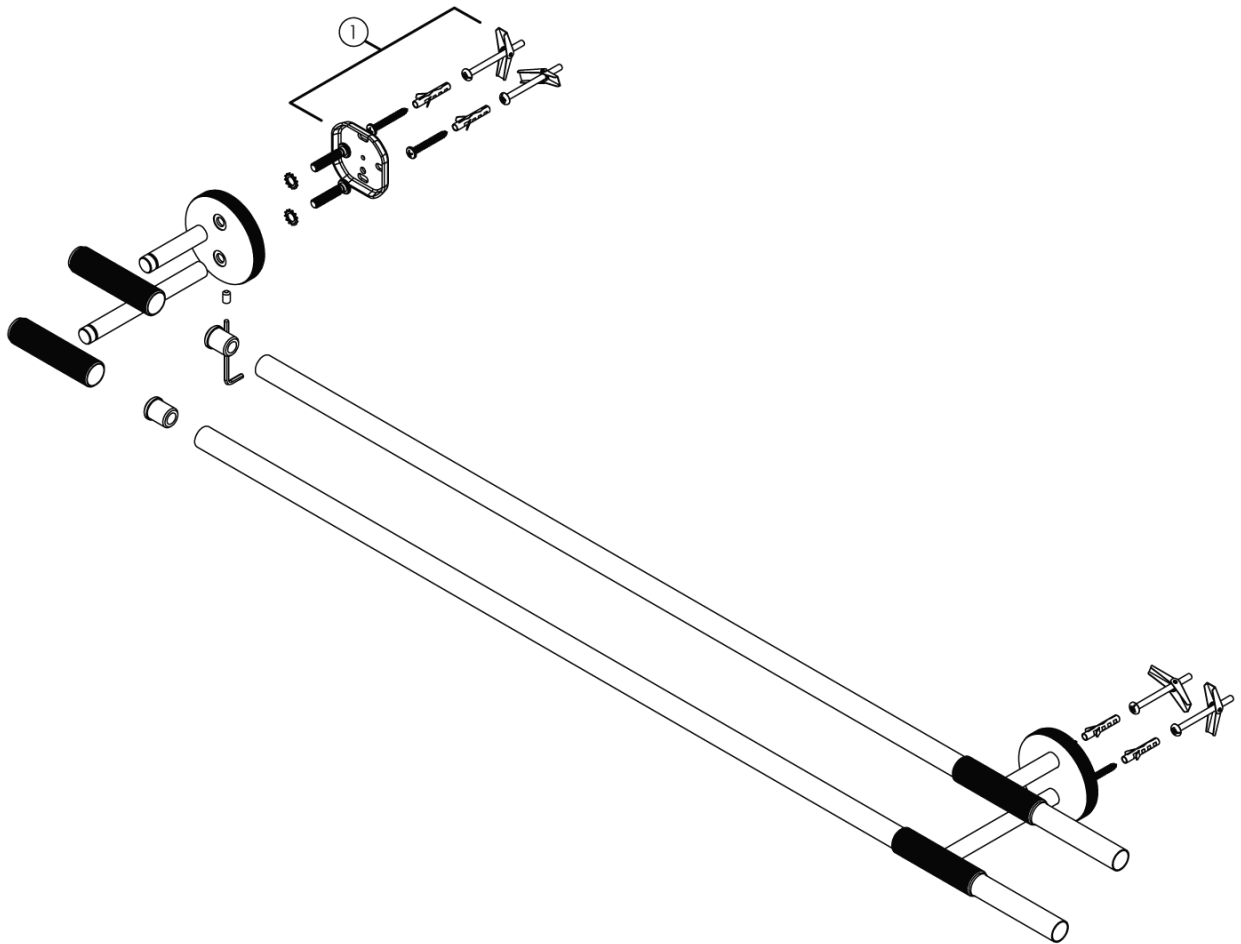

Milli Marq Edit Double Towel Rail 800mm Brushed Bronze

21947

No.	Description	Code
1	Milli Marc Edit Fixing Plate Kit	29882