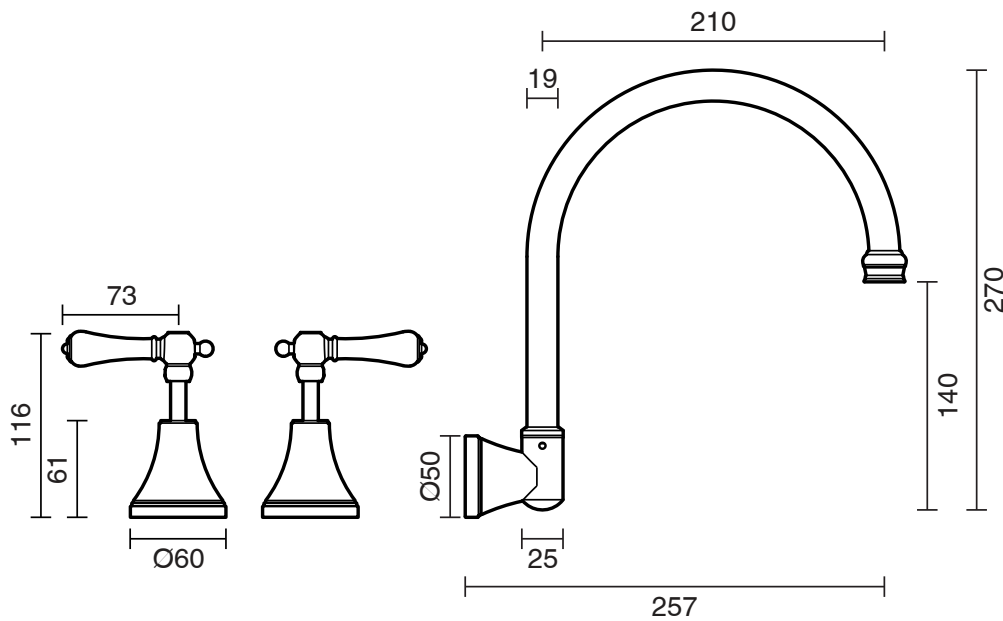

KADO

Kado Era Wall Sink Set Lever Porcelain Handle Chrome (5 Star)

9507651

SPECIFICATIONS

Recommended Use	Domestic, Hotel & Commercial
Colour	Chrome with Porcelain Handles
Finish	Polished
Material	DR Brass
Recommended Pressure Range	150 - 500 kPa
Maximum Continuous Working Temperature	80 deg C
Suitable for Storage Tank Hot Water	Yes
Suitable for Continuous Flow Hot Water	Yes
Suitable for Gravity Feed Hot Water	No

WARRANTY

Warranty - Domestic Use	10 Years
Spare Parts & Labour	12 Months

Please refer to Warranty Page for full Terms and Conditions

Dimensions are nominal measurements only.

CLEANING RECOMMENDATIONS:

We recommend the use of soapy water or approved cleaners. This product should not be cleaned with abrasive materials. Damage caused by any improper treatment is not covered by the product warranty. Refer to Warranty Conditions

Disclaimer: Products in this specification manual must by regulation be installed by licensed and registered trade people. The manufacturer/distributor reserves the right to vary specifications or delete models from their range without prior notification. Dimensions are nominal measurements only. Dimensions and set-outs listed are correct at time of publication however the manufacturer/distributor takes no responsibility for printing errors.

Published 12/10/2023

To see the complete Kado range go to www.reece.com.au