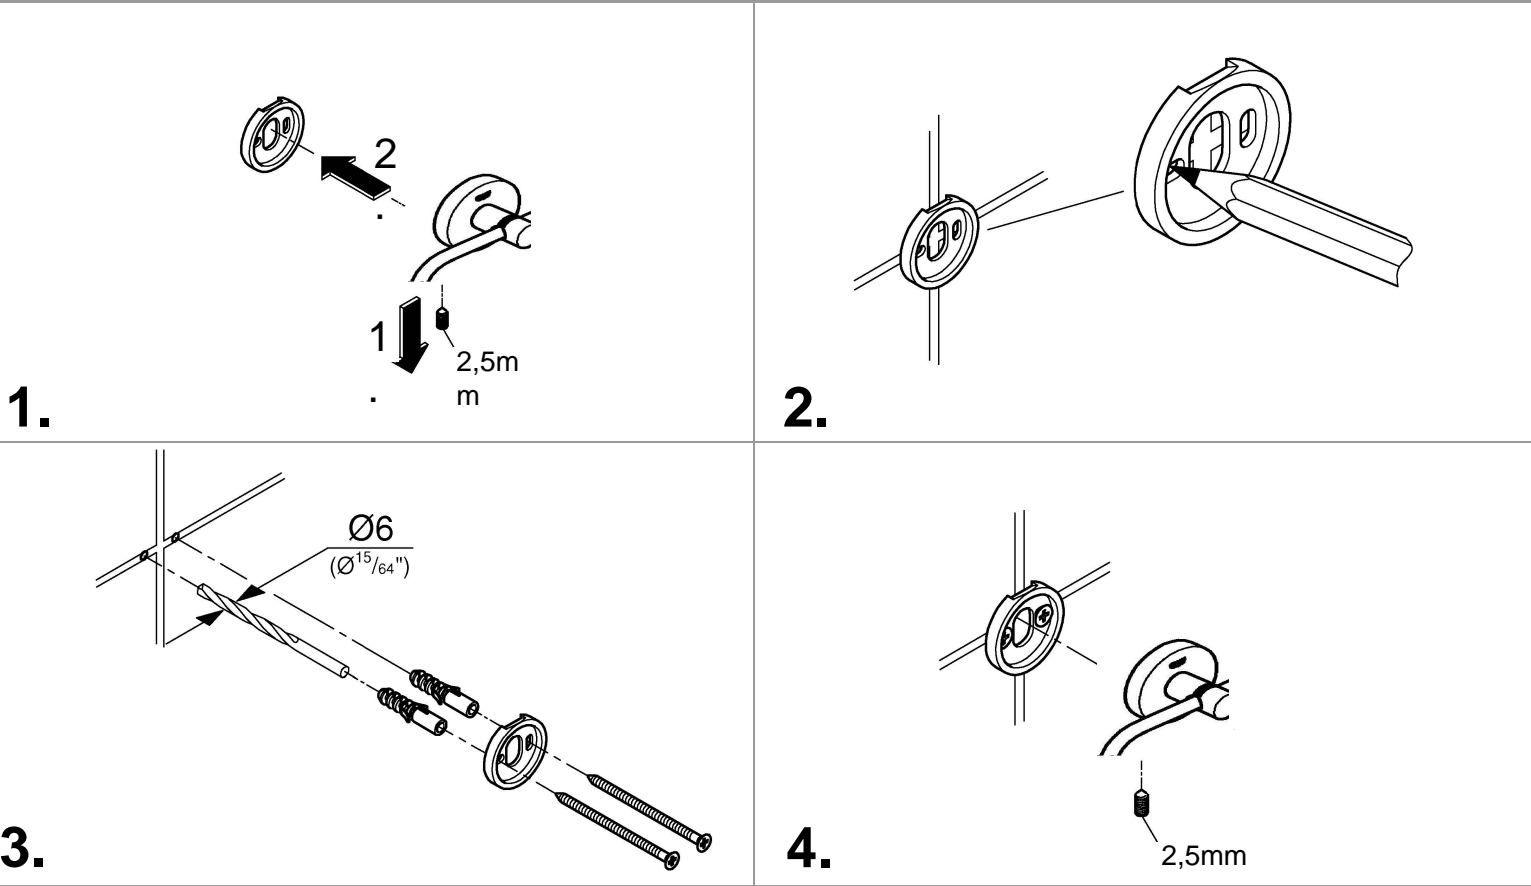

Installation instructions

Installation Instructions

When installing bathroom accessories please ensure all fixings are installed for maximum stability.

Care

For directions on the care of this fitting, please refer to the accompanying care instructions.