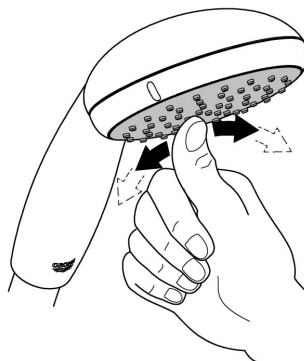

SpeedClean