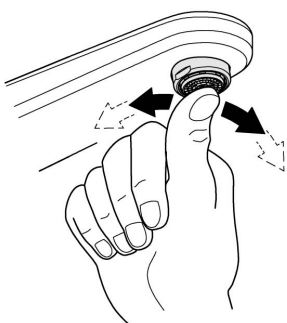

SpeedClean