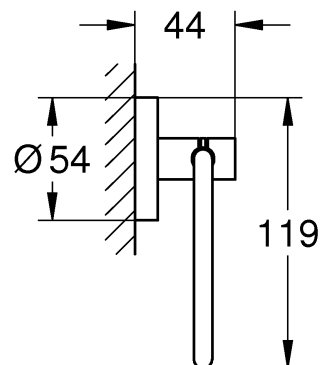

ESSENTIALS ACCESSORIES
TOILET ROLL HOLDER
MODEL #406890AO1

Pure Freude
an Wasser

Product Specifications

Product Description:

Essentials
Toilet paper holder

material: metal
without cover
concealed dual fastening
GROHE StarLight brushed cool sunrise finish