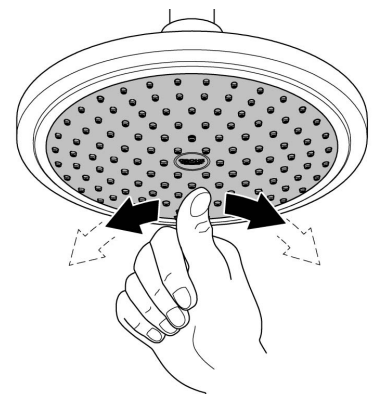

SpeedClean