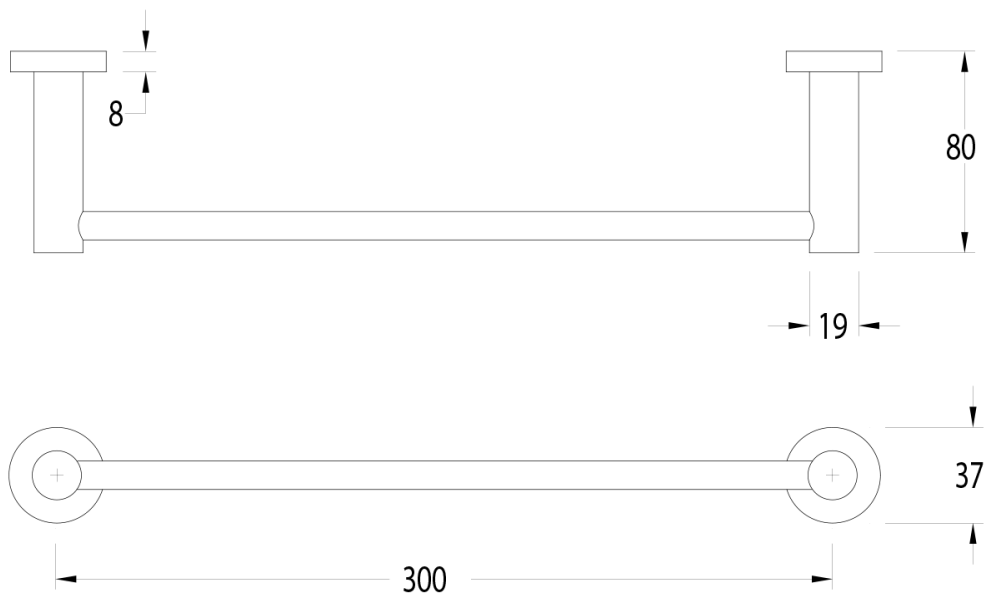

Milli Mood Edit Guest Towel Rail 300mm Chrome

2263299

SPECIFICATIONS

Recommended Use	Domestic, Hotel & Commercial
Colour	Chrome
Material	DR Brass

WARRANTY

Replacement Only - Domestic Use 15 Years

Please refer to Warranty Page for full Terms and Conditions

Dimensions are nominal measurements only.

CLEANING RECOMMENDATIONS:

We recommend the use of soapy water or approved cleaners. This product should not be cleaned with abrasive materials. Damage caused by any improper treatment is not covered by the product warranty. Refer to Warranty Conditions

Disclaimer: Products in this specification manual must by regulation be installed by licensed and registered trade people. The manufacturer/distributor reserves the right to vary specifications or delete models from their range without prior notification. Dimensions are nominal measurements only. Dimensions and set-outs listed are correct at time of publication however the manufacturer/distributor takes no responsibility for printing errors.

Published 28/03/2022

To see the complete Milli range go to www.reece.com.au