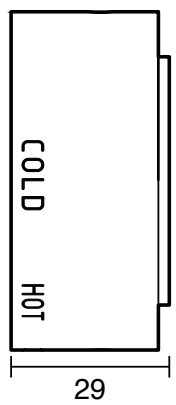

SUSSEX

Sussex Pure Elemental Progressive Shower/Bath Mixer PVD Matte Black Lead Free

43770

SPECIFICATIONS

Recommended Use	Residential;Commercial
Colour Finish	Matte Black
Primary Material	Lead Free Brass
Recommended Pressure Range	150 - 500 kPa as per AS3500
Max Continuous Working Temperature (deg C)	65
Min Continuous Working Temperature (deg C)	1

WARRANTY

Residential Use (Years)	40
Commercial Use (Years)	10

Please refer to Sussex Warranty page for full Terms and Conditions

Dimensions are nominal measurements only.

CLEANING RECOMMENDATIONS:

We recommend the use of soapy water or approved cleaners. This product should not be cleaned with abrasive materials. Damage caused by any improper treatment is not covered by the product warranty. Refer to Warranty Conditions

Disclaimer: Products in this specification manual must by regulation be installed by licensed and registered trade people. The manufacturer/distributor reserves the right to vary specifications or delete models from their range without prior notification. Dimensions are nominal measurements only. Dimensions and set-outs listed are correct at time of publication however the manufacturer/distributor takes no responsibility for printing errors.

Published 01/04/2026

To see the complete Sussex range go to www.reece.com.au