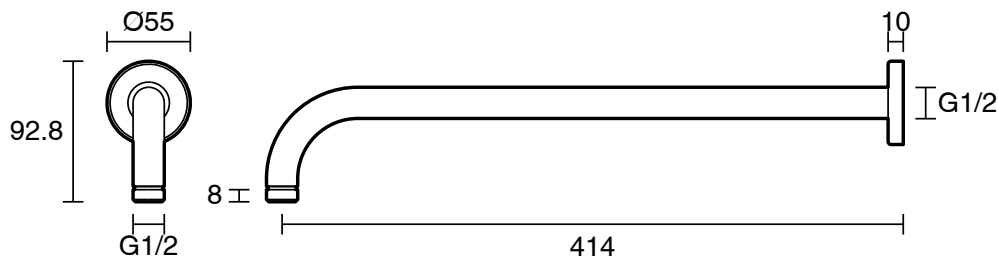

## Roca Ona Wall Straight Shower Arm 400mm Brushed Brass

14955

SPECIFICATIONS	
Recommended Use	Domestic;Commercial;Hotel
Colour Category	Brass
Colour Finish	Brushed Brass
Max Continuous Working Pressure (kPa)	500
Max Continuous Working Temperature (deg C)	60
Hot Water Unit Suitability	Storage Tank;Continuous Flow
WARRANTY	
Warranty - Domestic Use (Years)	15
Spare Parts & Labour (Years)	1
<i>Please refer to Warranty Page for full Terms and Conditions</i>	

Dimensions are nominal measurements only.