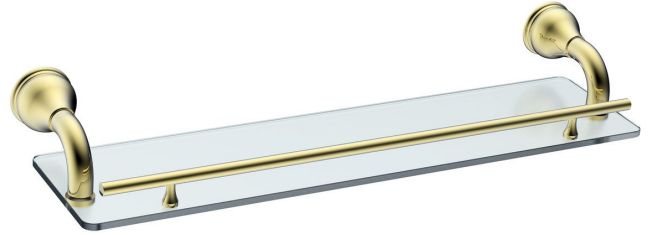

Milli Monument Edit Shower Shelf Brass Gold

2265382

SPECIFICATIONS

Recommended Use	Domestic, Hotel & Commercial
Colour	Brass Gold
Material	Brass

WARRANTY

Replacement Only - Domestic Use 15 Years

Please refer to Warranty Page for full Terms and Conditions