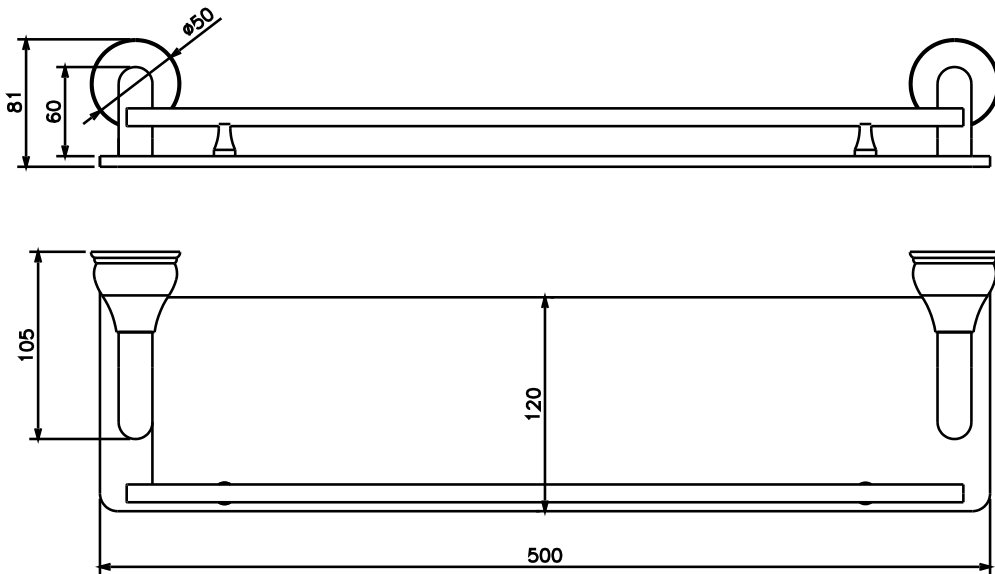

Milli Monument Edit Shower Shelf Brass Gold

2265382

SPECIFICATIONS

Recommended Use	Domestic, Hotel & Commercial
Colour	Brass Gold
Material	Brass

WARRANTY

Replacement Only - Domestic Use 15 Years

Please refer to Warranty Page for full Terms and Conditions

Disclaimer: Products in this specification manual must by regulation be installed by licensed and registered trade people. The manufacturer/distributor reserves the right to vary specifications or delete models from their range without prior notification. Dimensions are nominal measurements only. Dimensions and set-outs listed are correct at time of publication however the manufacturer/distributor takes no responsibility for printing errors.