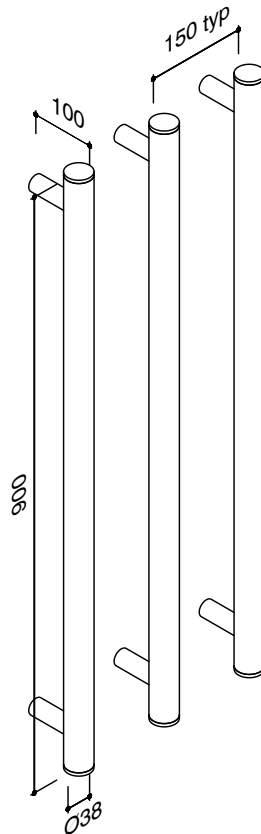

Milli Mood Edit Vertical Triple Heated Towel Rail 900 x 38mm PVD Brushed Gold

2020372

SPECIFICATIONS

Recommended Use	Domestic, Hotel & Commercial
Colour	Brushed Gold
Material	Copper Tube
Electrical Connection	Hardwired
Electrical Connection Position	Bottom Bracket
Heating Method	Water Filled
Power Wattage	20 W
Voltage	240 Volts
IP Rating	IPX5

WARRANTY

Warranty - Domestic Use	10 Years
Spare Parts & Labour	12 Months

Please refer to Warranty Page for full Terms and Conditions

Dimensions are nominal measurements only.

CLEANING RECOMMENDATIONS:

We recommend the use of a soft dry cloth. This product should not be cleaned with abrasive materials or cleaning agents. Damage caused by improper treatment is not covered by the product warranty - refer to warranty conditions.

Disclaimer: Products in this specification manual must by regulation be installed by licensed and registered trade people. The manufacturer/distributor reserves the right to vary specifications or delete models from their range without prior notification. Dimensions are nominal measurements only. Dimensions and set-outs listed are correct at time of publication however the manufacturer/distributor takes no responsibility for printing errors.

Published 24/02/2023

To see the complete Milli range go to www.reece.com.au/bathrooms