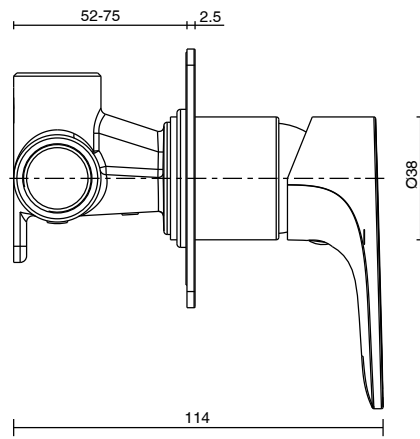

mizu

Mizu Silk Shower Mixer Kit Matte Black

9512001

SPECIFICATIONS

Recommended Use	Domestic, Hotel & Commercial
Colour	Matte Black
Finish	Matte
Body Material	Brass
Recommended Pressure Range	150 - 500 kPa
Maximum Continuous Working Temperature	65 deg C
Suitable for Storage Tank Hot Water	Yes
Suitable for Continuous Flow Hot Water	Yes
Suitable for Gravity Feed Hot Water	No

WARRANTY

Warranty - Domestic Use	10 Years
Spare Parts & Labour	12 Months

Please refer to Warranty Page for full Terms and Conditions

Dimensions are nominal measurements only.

CLEANING RECOMMENDATIONS:

We recommend the use of soapy water or approved cleaners. This product should not be cleaned with abrasive materials. Damage caused by any improper treatment is not covered by the product warranty. Refer to Warranty Conditions

Disclaimer: Products in this specification manual must by regulation be installed by licensed and registered trade people. The manufacturer/distributor reserves the right to vary specifications or delete models from their range without prior notification. Dimensions are nominal measurements only. Dimensions and set-outs listed are correct at time of publication however the manufacturer/distributor takes no responsibility for printing errors.

Published 03/08/2022

To see the complete Mizu range go to www.reece.com.au