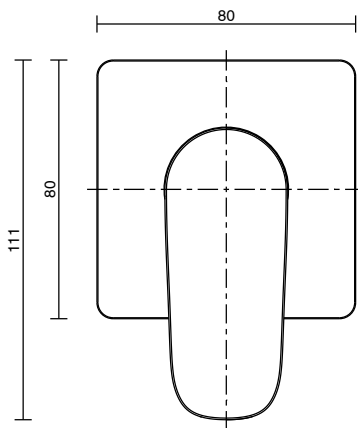

mizu

Mizu Silk Shower Mixer Kit Matte Black

9512001

SPECIFICATIONS

Recommended Use	Domestic, Hotel & Commercial
Colour	Matte Black
Finish	Matte
Body Material	Brass
Recommended Pressure Range	150 - 500 kPa
Maximum Continuous Working Temperature	65 deg C
Suitable for Storage Tank Hot Water	Yes
Suitable for Continuous Flow Hot Water	Yes
Suitable for Gravity Feed Hot Water	No

WARRANTY

Warranty - Domestic Use	10 Years
Spare Parts & Labour	12 Months

Please refer to Warranty Page for full Terms and Conditions

Dimensions are nominal measurements only.

CLEANING RECOMMENDATIONS:

We recommend the use of soapy water or approved cleaners. This product should not be cleaned with abrasive materials. Damage caused by any improper treatment is not covered by the product warranty. Refer to Warranty Conditions

Disclaimer: Products in this specification manual must by regulation be installed by licensed and registered trade people. The manufacturer/distributor reserves the right to vary specifications or delete models from their range without prior notification. Dimensions are nominal measurements only. Dimensions and set-outs listed are correct at time of publication however the manufacturer/distributor takes no responsibility for printing errors.

Published 03/08/2022

To see the complete Mizu range go to www.reece.com.au