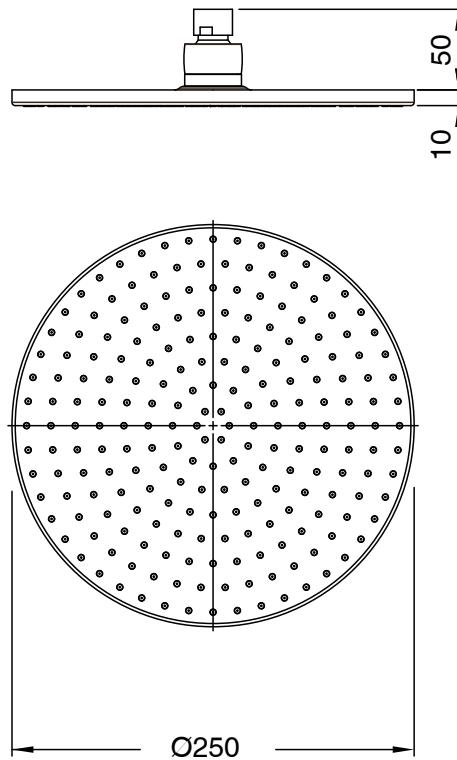

### Milli Mood Edit Shower Head 250mm PVD Brushed Nickel (3 Star)

9511649

SPECIFICATIONS	
Recommended Use	Domestic;Hotel;Commercial
Colour Finish	Brushed Nickel
Primary Material	Brass
Recommended Pressure Range	150 - 500 kPa as per AS3500
Max Continuous Working Temperature (deg C)	65
Min Continuous Working Temperature (deg C)	5
Hot Water Unit Suitability	Storage Tank;Continuous Flow
WARRANTY	
Warranty - Domestic Use (Years)	15
Spare Parts & Labour (Years)	1

*Please refer to Warranty Page for full Terms and Conditions*

Dimensions are nominal measurements only.